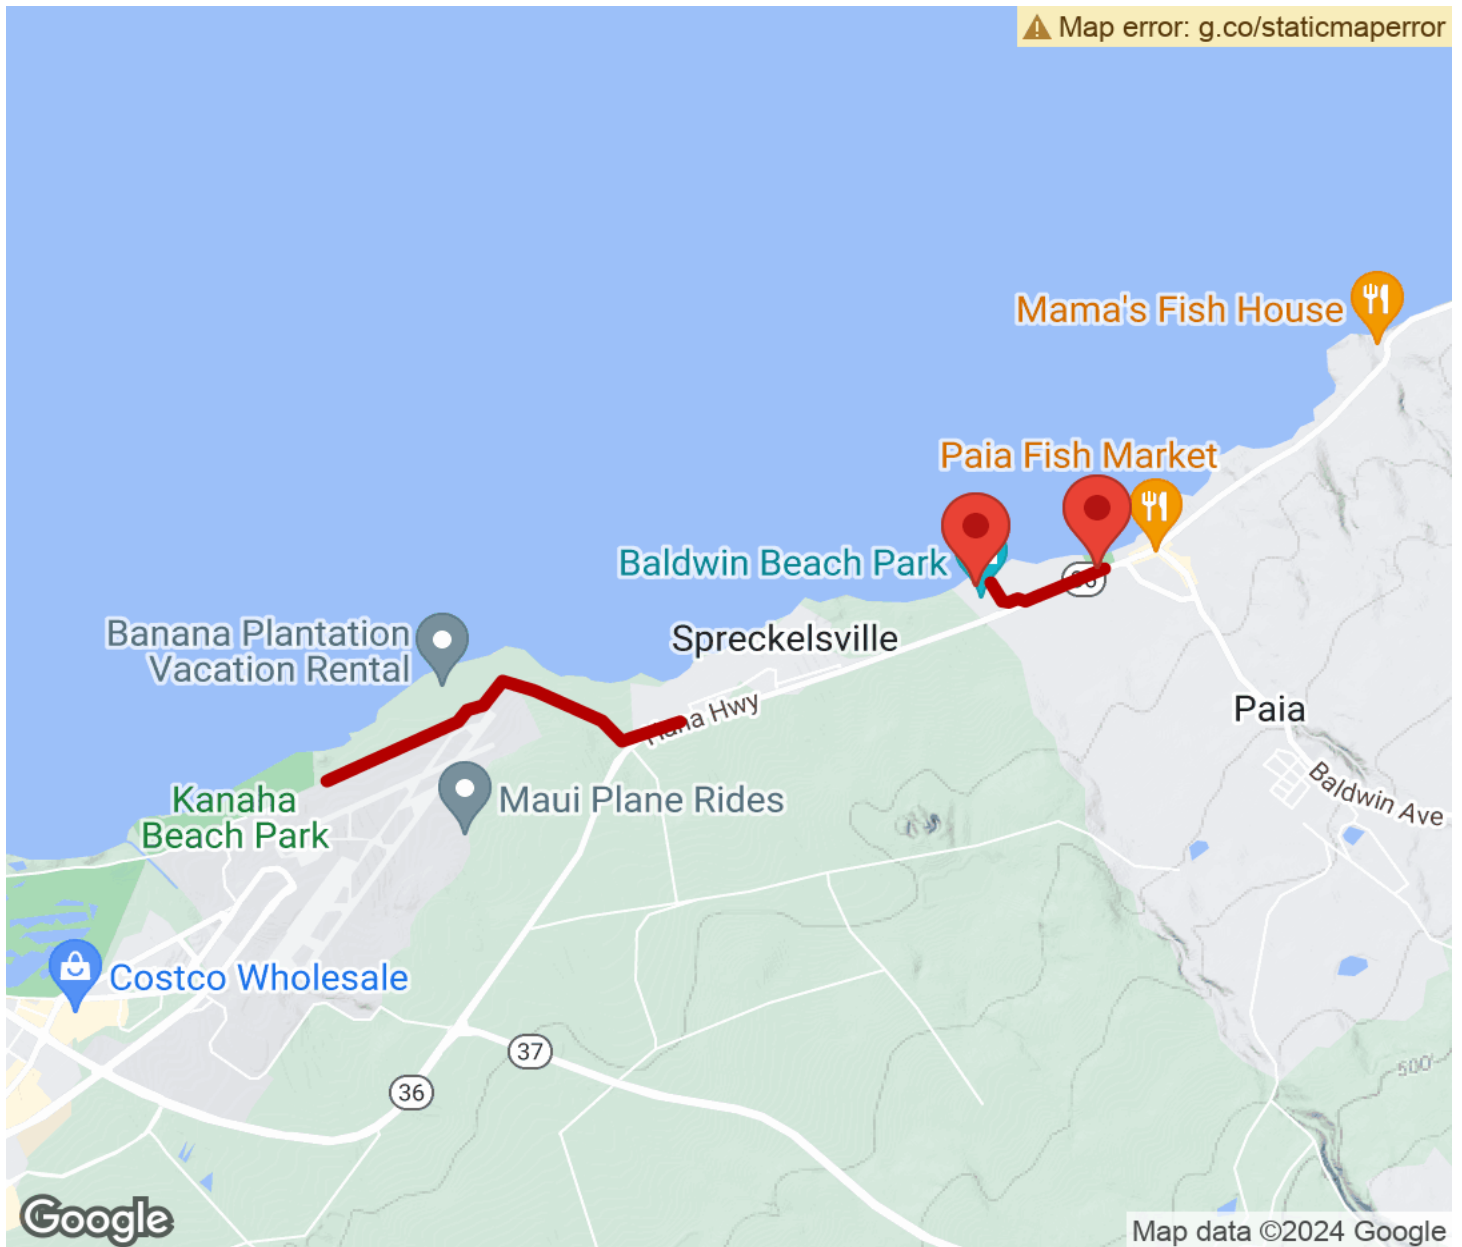

North Shore Greenway

Hawaii

Trailhead

Restroom

Parking

Water Fountain

Tunnel

TrailLink
by Rails-to-Trails Conservancy

TrailLink.com