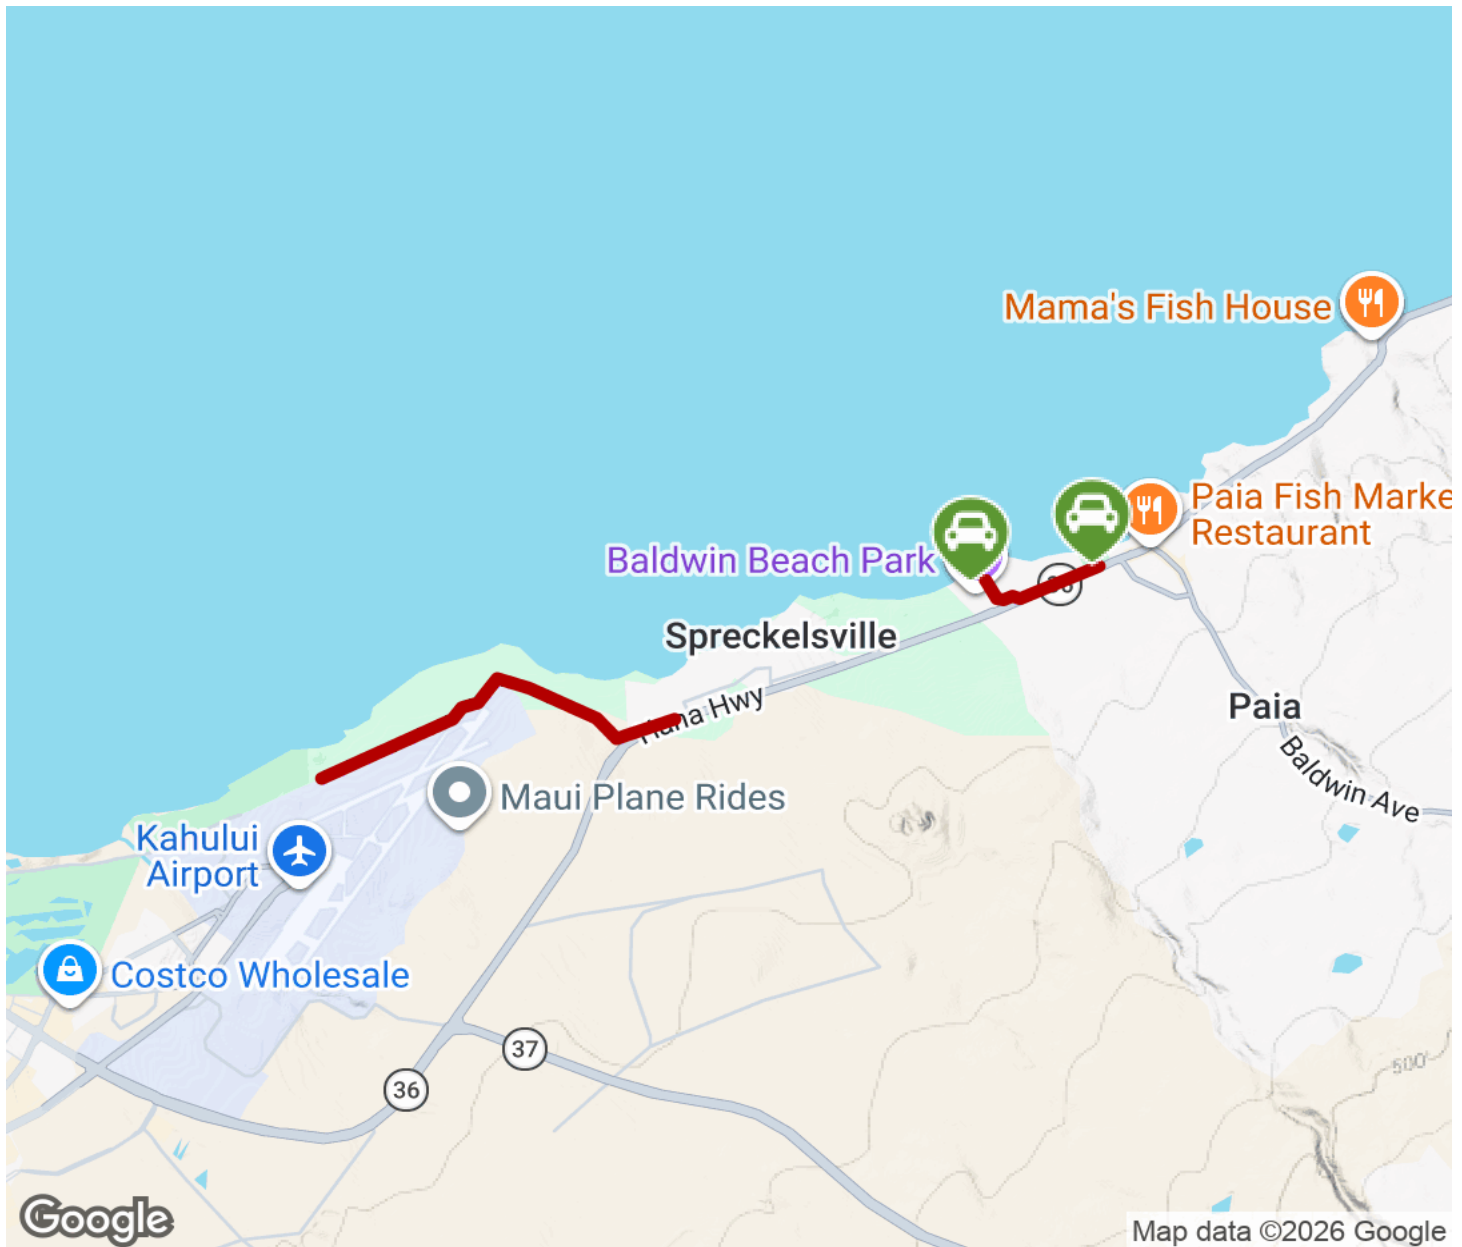

North Shore Greenway

Hawaii

Trailhead

Restroom

Parking

Water Fountain

Tunnel

TrailLink
by Rails-to-Trails Conservancy

TrailLink.com