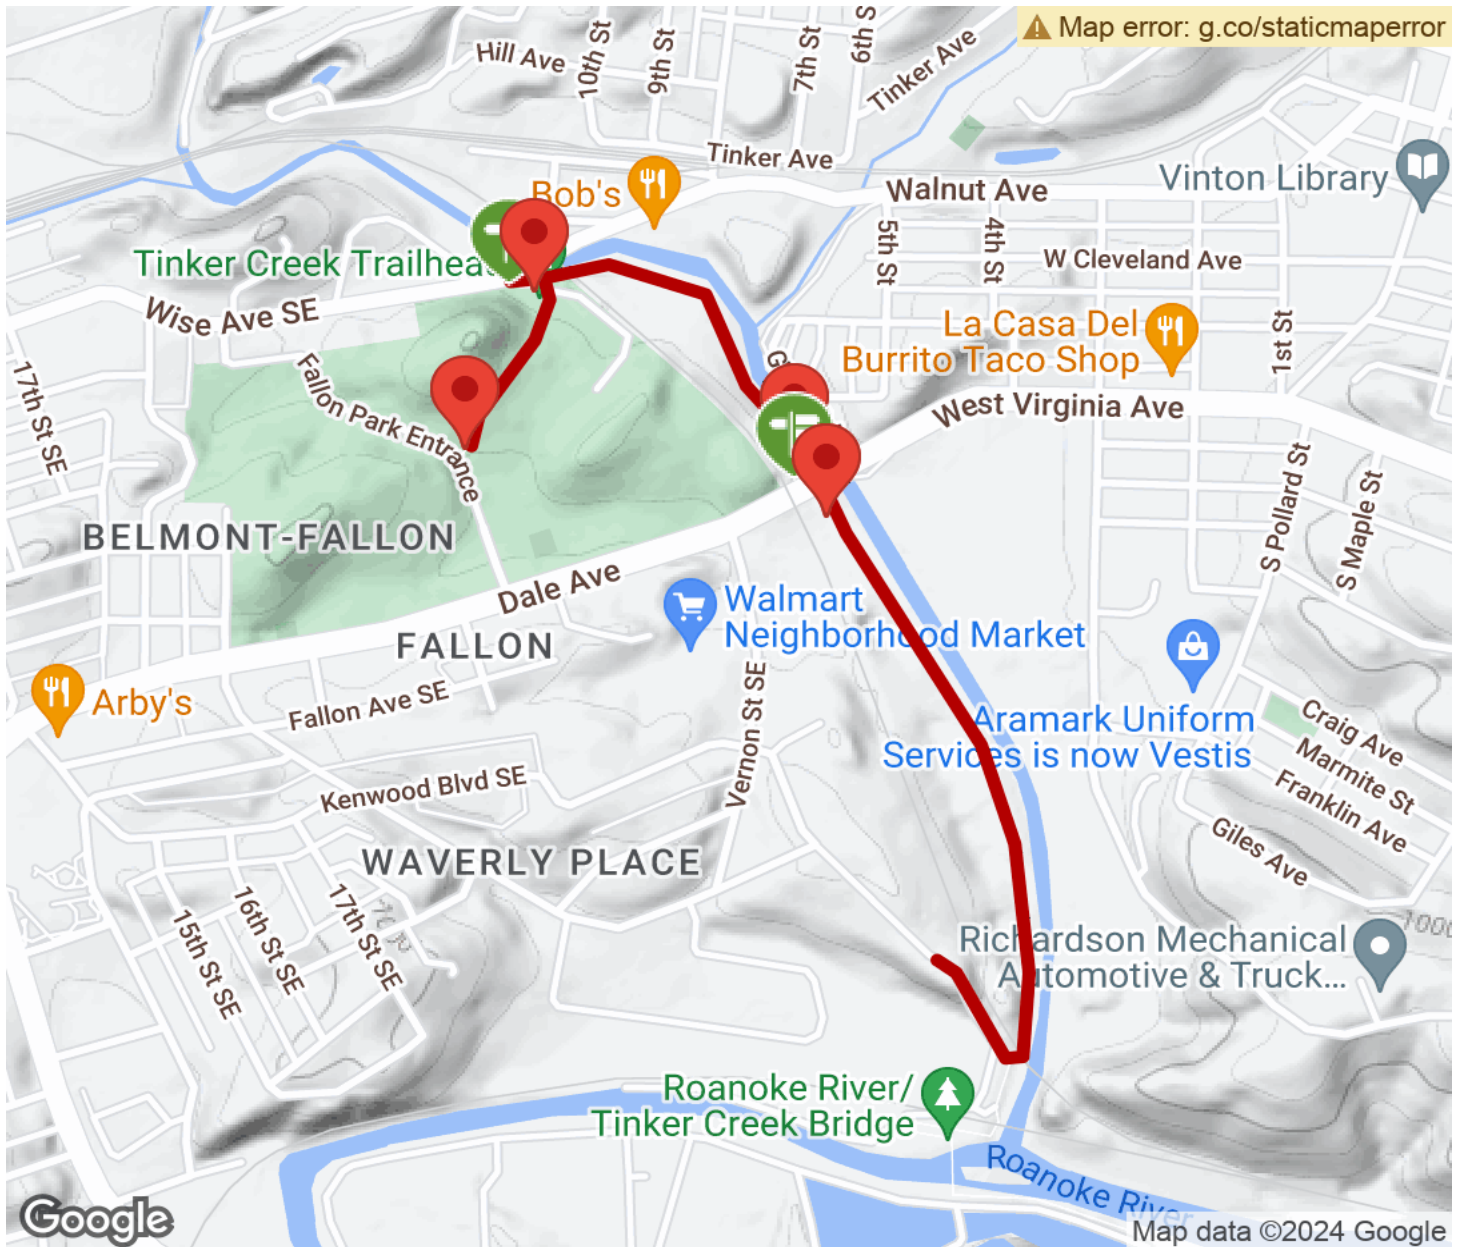

2024

TrailLink Unlimited

Guides

Tinker Creek Greenway

Virginia

Tinker Creek Greenway

Virginia

The Tinker Creek Greenway winds through Roanoke's east end from Fallon Park to just over a mile southeast. Along your journey,

The Tinker Creek Greenway winds through Roanoke's east end from Fallon Park to just over a mile southeast. Along your journey, you'll be closely paralleling the pleasantly wooded Tinker Creek.

Fallon Park is one of the city's largest parks and includes an outdoor pool, sports fields, and picnic tables. Fallon Park Elementary School is also located here.

Tinker Creek Greenway

Virginia

States: Virginia

Counties: Roanoke

Length: 1.3miles

Trail end points: Fallon Park to Underhill Avenue

Trail surfaces: Asphalt

Trail category: Greenway/Non-RT

Virginia

Trailhead

Restroom

Parking

Water Fountain

Tunnel

TrailLink
by Rails-to-Trails Conservancy

TrailLink.com