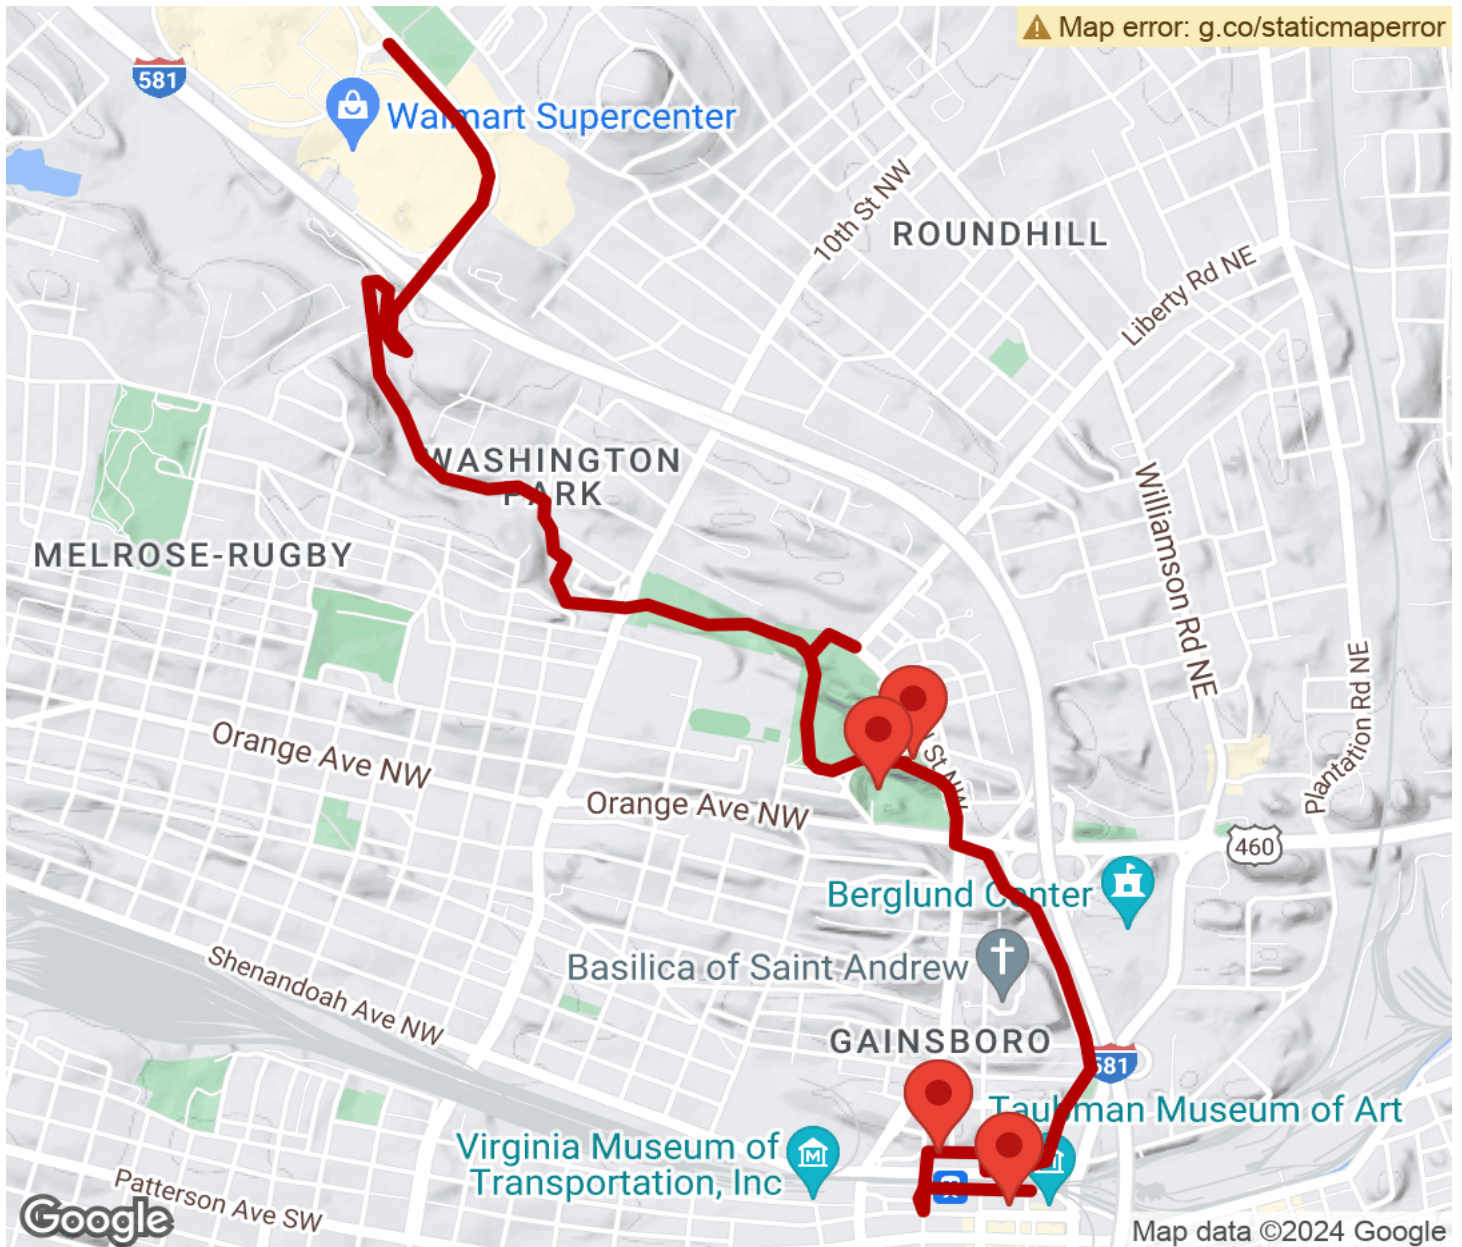

2024

TrailLink Unlimited

Guides

**Lick Run
Greenway**
Virginia

Lick Run Greenway

Virginia

Lick Run Greenway begins in downtown Roanoke and heads north just over 4 miles to end between Huff Lane Park and Valley View

Lick Run Greenway begins in downtown Roanoke and heads north just over 4 miles to end between Huff Lane Park and Valley View Mall. Along the way, the paved pathway traverses two parks: Washington Park and Brown Robertson Park. Both parks offer picnic tables, basketball courts, and playgrounds. Near its northern end, the trail passes Round Hill Elementary School on its east side and a busy shopping area to the west.

Lick Run Greenway

Virginia

States: Virginia

Counties: Roanoke

Length: 4.2miles

Trail end points: Huff Lane Park to Salem Avenue

Trail surfaces: Asphalt

Trail category: Greenway/Non-RT

Trail activities: Bike, Inline Skating, Wheelchair Accessible, Walking

Parking & Trail Access

Parking is available mid-trail in Washington Park (1610 Burrell St. NW).

Lick Run Greenway

Virginia

Trailhead

Restroom