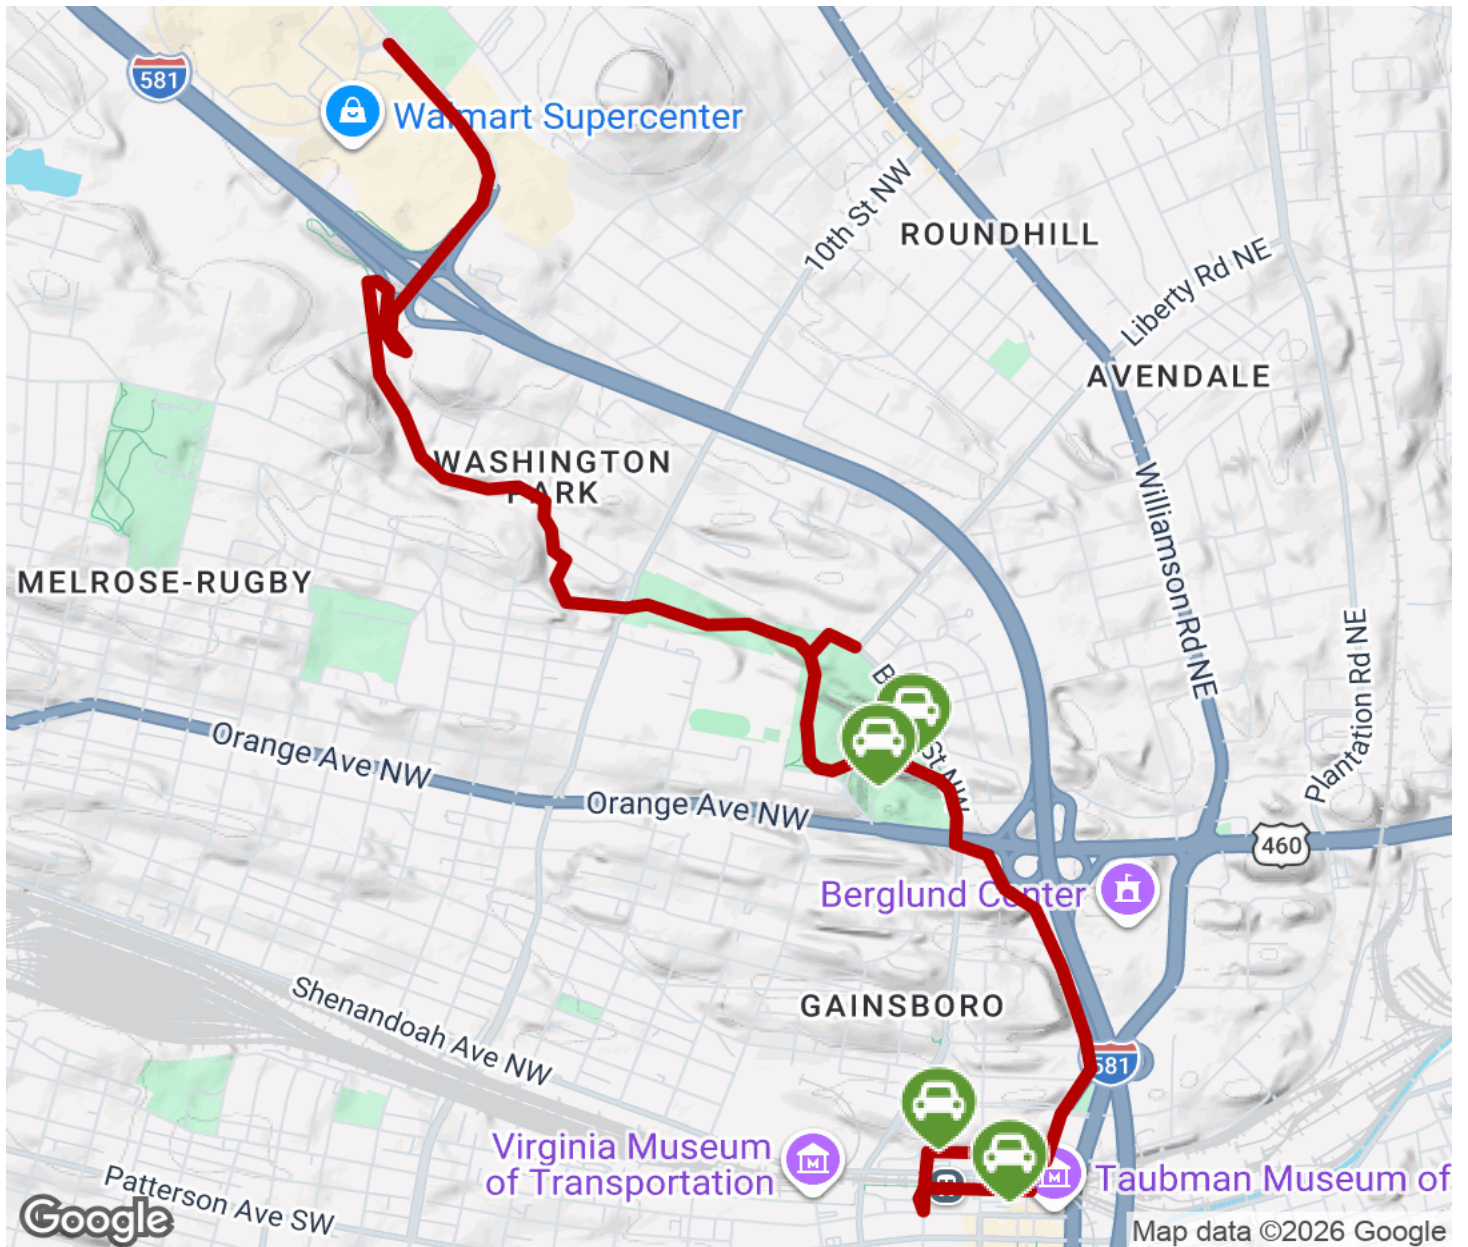

2026

TrailLink Unlimited

Guides

**Lick Run  
Greenway**  
*Virginia*

## Lick Run Greenway

Virginia

*Lick Run Greenway begins in downtown Roanoke and heads north just over 4 miles to end between Huff Lane Park and Valley View*

Lick Run Greenway begins in downtown Roanoke and heads north just over 4 miles to end between Huff Lane Park and Valley View Mall. Along the way, the paved pathway traverses two parks: Washington Park and Brown Robertson Park. Both parks offer picnic tables, basketball courts, and playgrounds. Near its northern end, the trail passes Round Hill Elementary School on its east side and a busy shopping area to the west.

# Lick Run Greenway

Virginia

**States:** Virginia

**Counties:** Roanoke

Length: 4.2miles

**Trail end points:** Huff Lane Park to Salem Avenue

**Trail surfaces:** Asphalt

**Trail category:** Greenway/Non-RT

# Lick Run Greenway

Virginia

- Trailhead
- Restroom
- Parking
- Water Fountain
- Tunnel