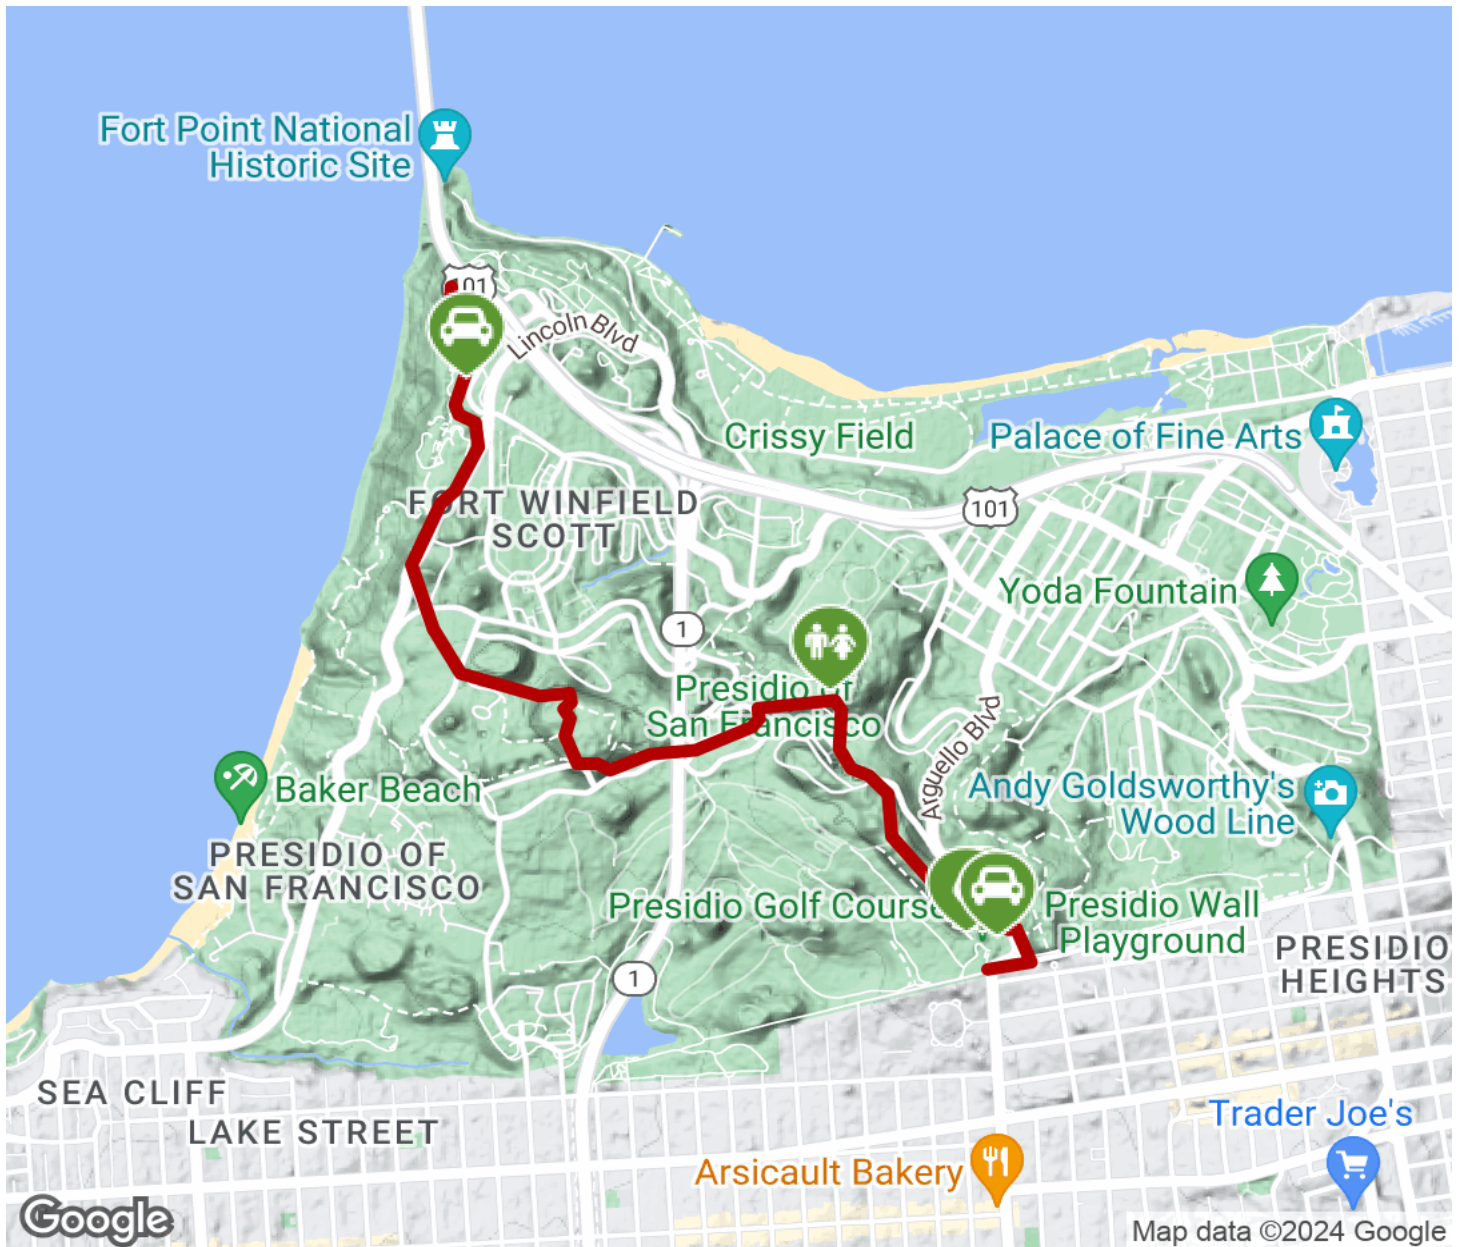

Bay Area Ridge Trail (San Francisco Presidio)

California

- Trailhead
- Restroom
- Parking
- Water Fountain
- Tunnel