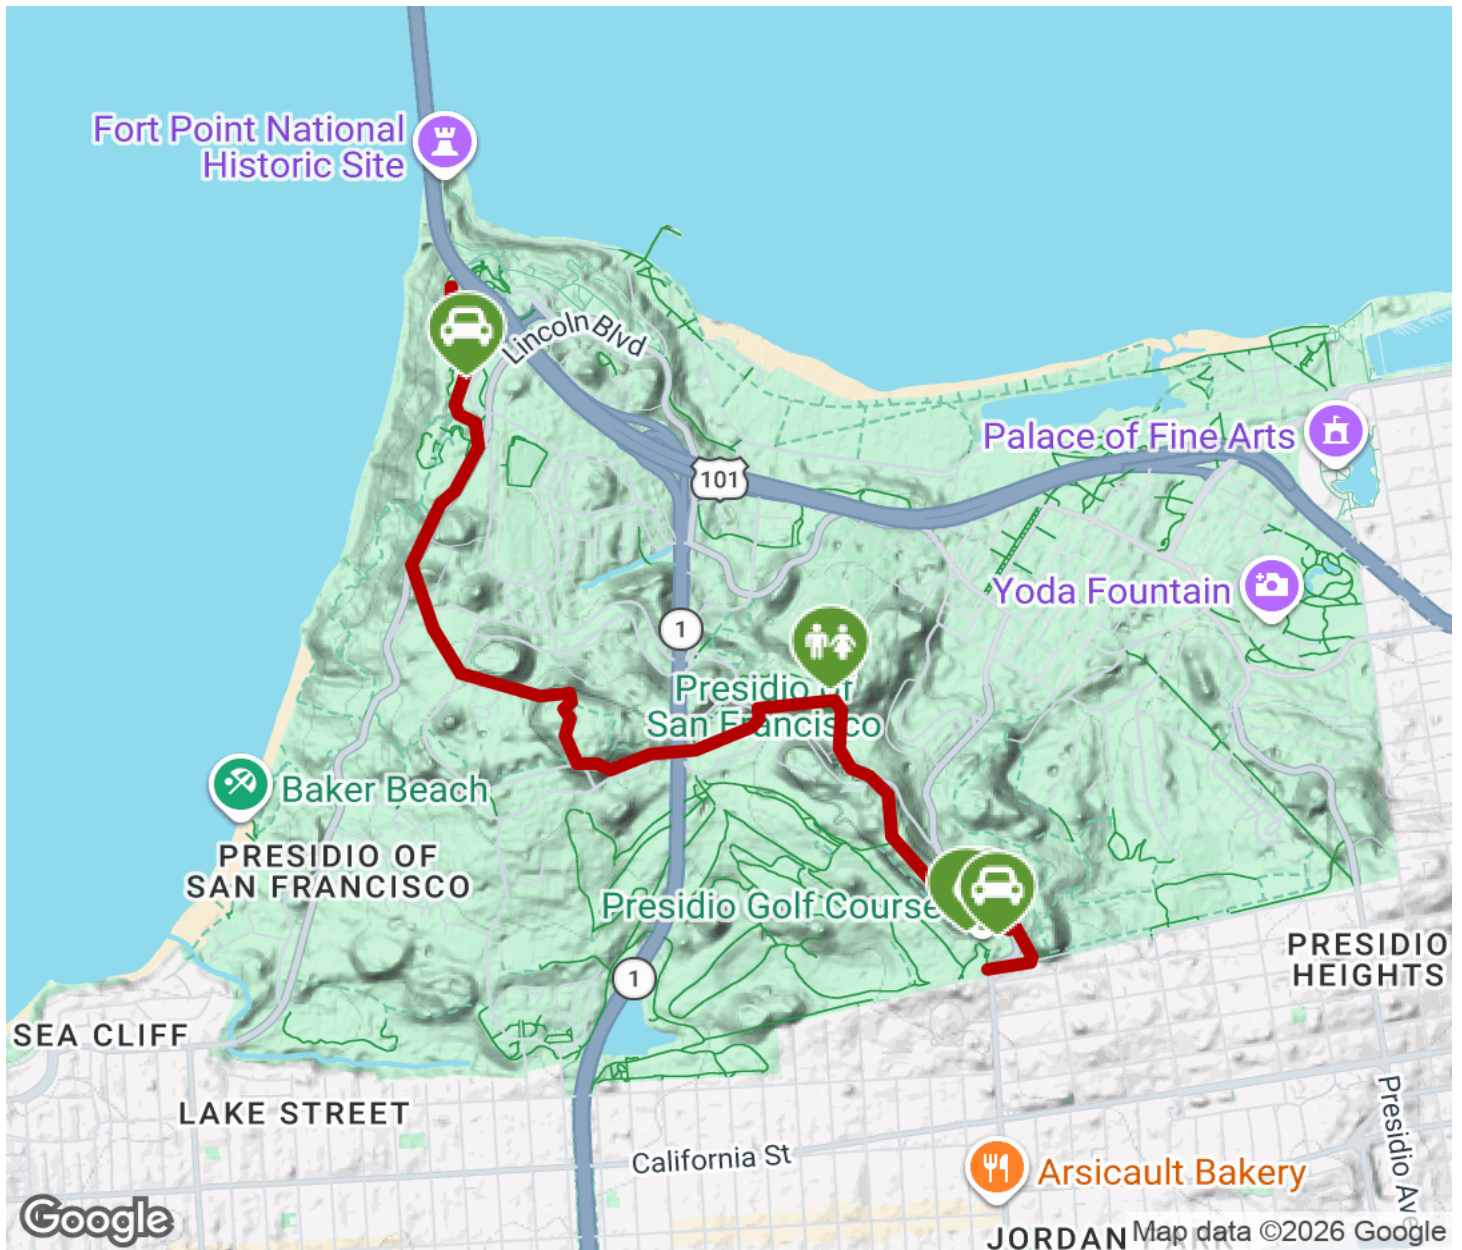

Bay Area Ridge Trail (San Francisco Presidio)

California

- Trailhead
- Restroom
- Parking
- Water Fountain
- Tunnel