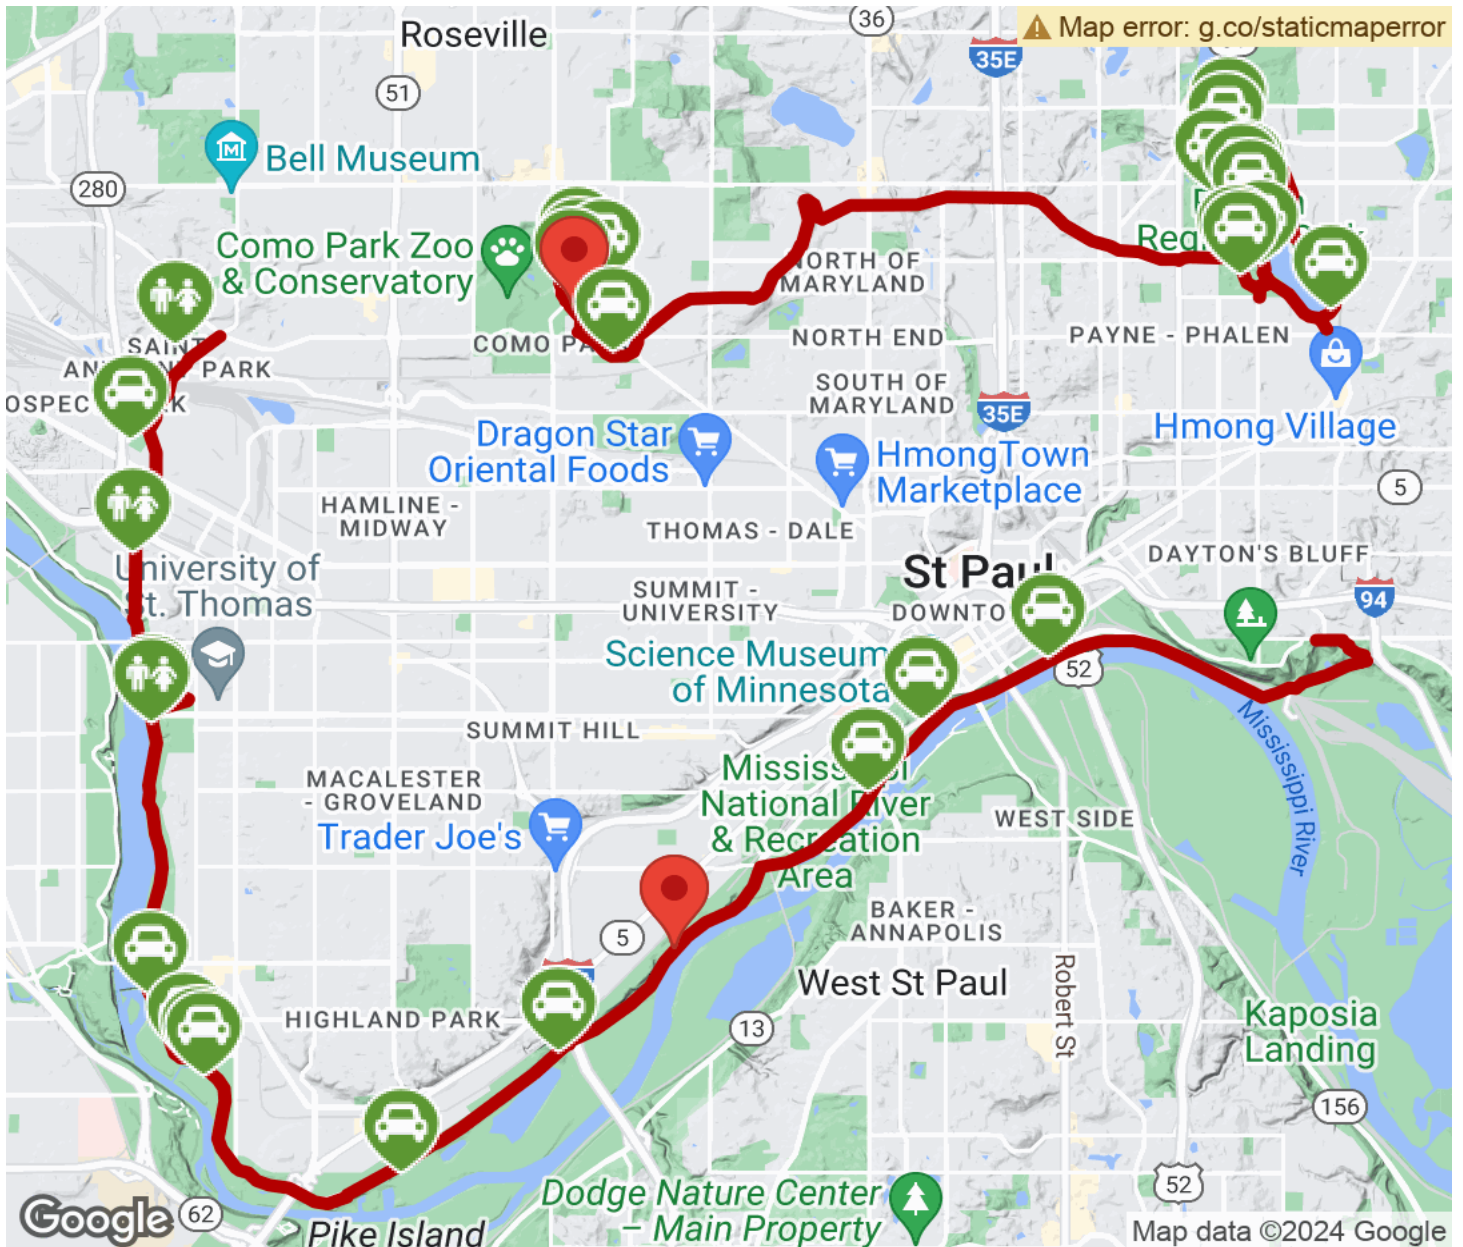

St. Paul Grand Round

Minnesota

- Trailhead
- Restroom
- Parking
- Water Fountain
- Tunnel