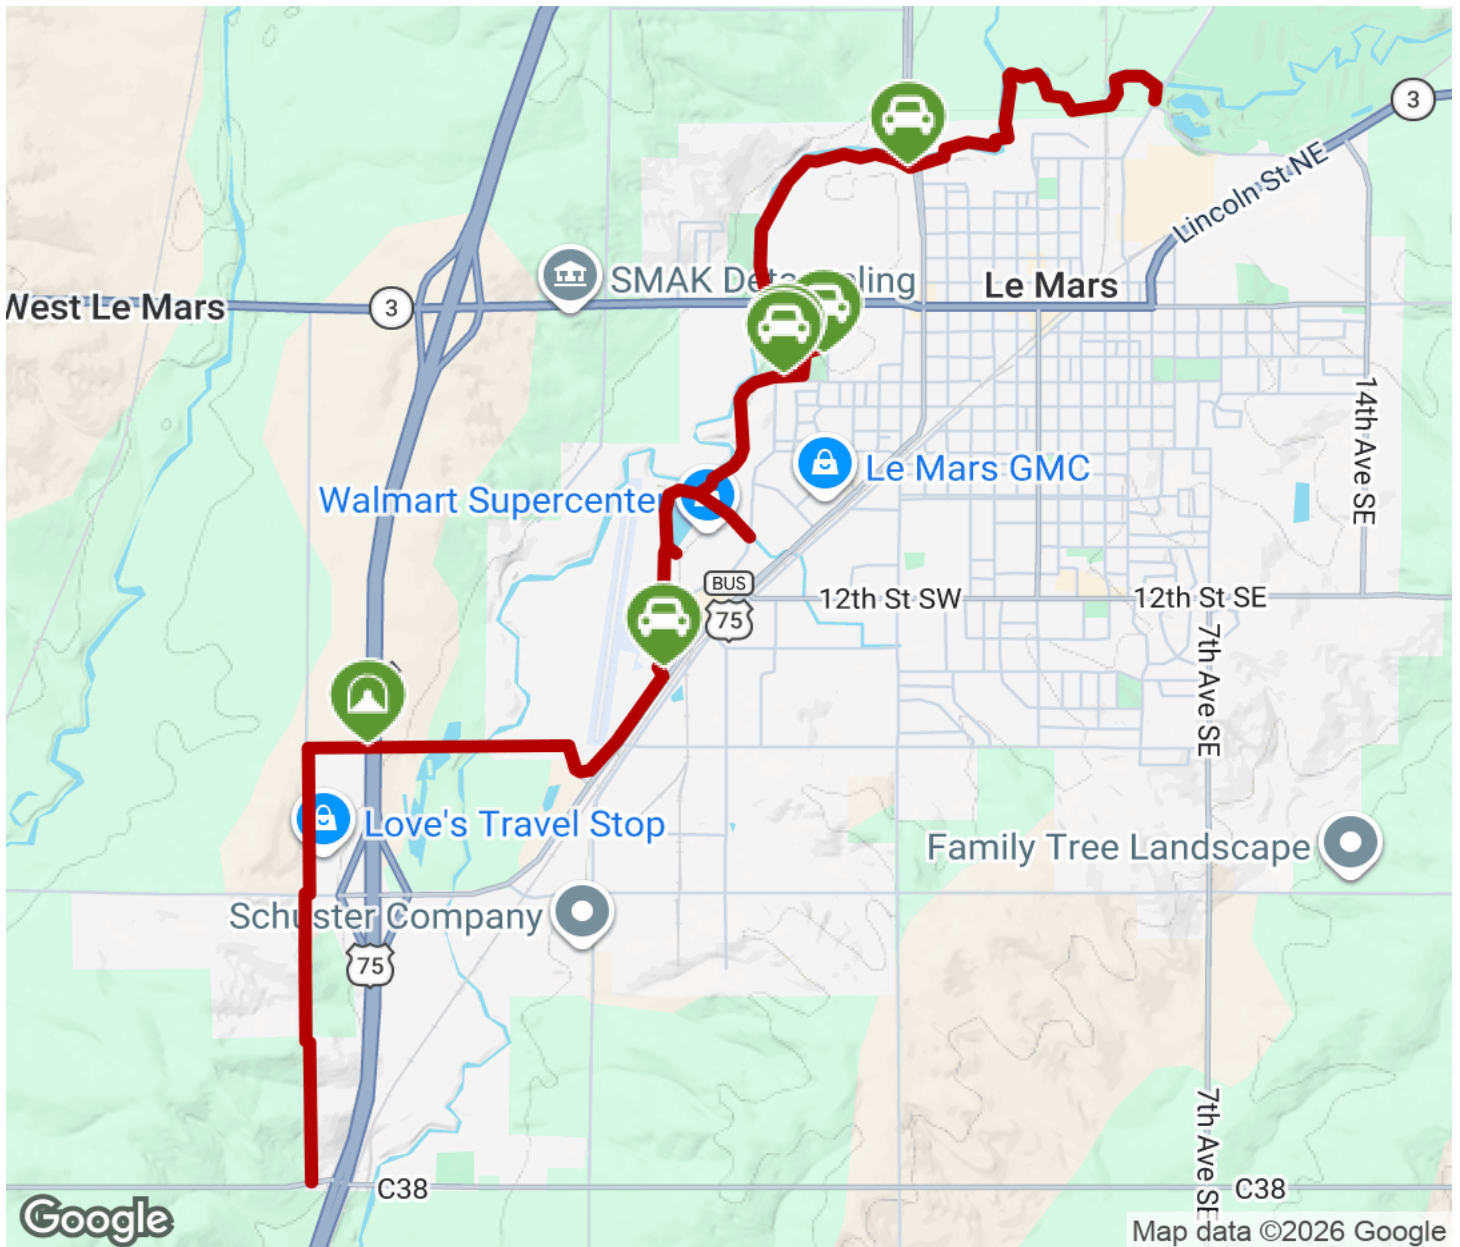

2026

TrailLink Unlimited

Guides

Le Mars Recreational Trail

Iowa

Le Mars Recreational Trail

Iowa

Le Mars Recreational Trail

Iowa

States: Iowa

Counties: Plymouth

Length: 9miles

Trail end points: 4th Ave. & Park Ln to Key Ave.
north of 200th St.

Trail surfaces:

Trail category: Greenway/Non-RT

Trail activities:

Parking & Trail Access

Le Mars Recreational Trail

Iowa

Trailhead

Restroom

Parking

Water Fountain

Tunnel

TrailLink
by Rails-to-Trails Conservancy

TrailLink.com