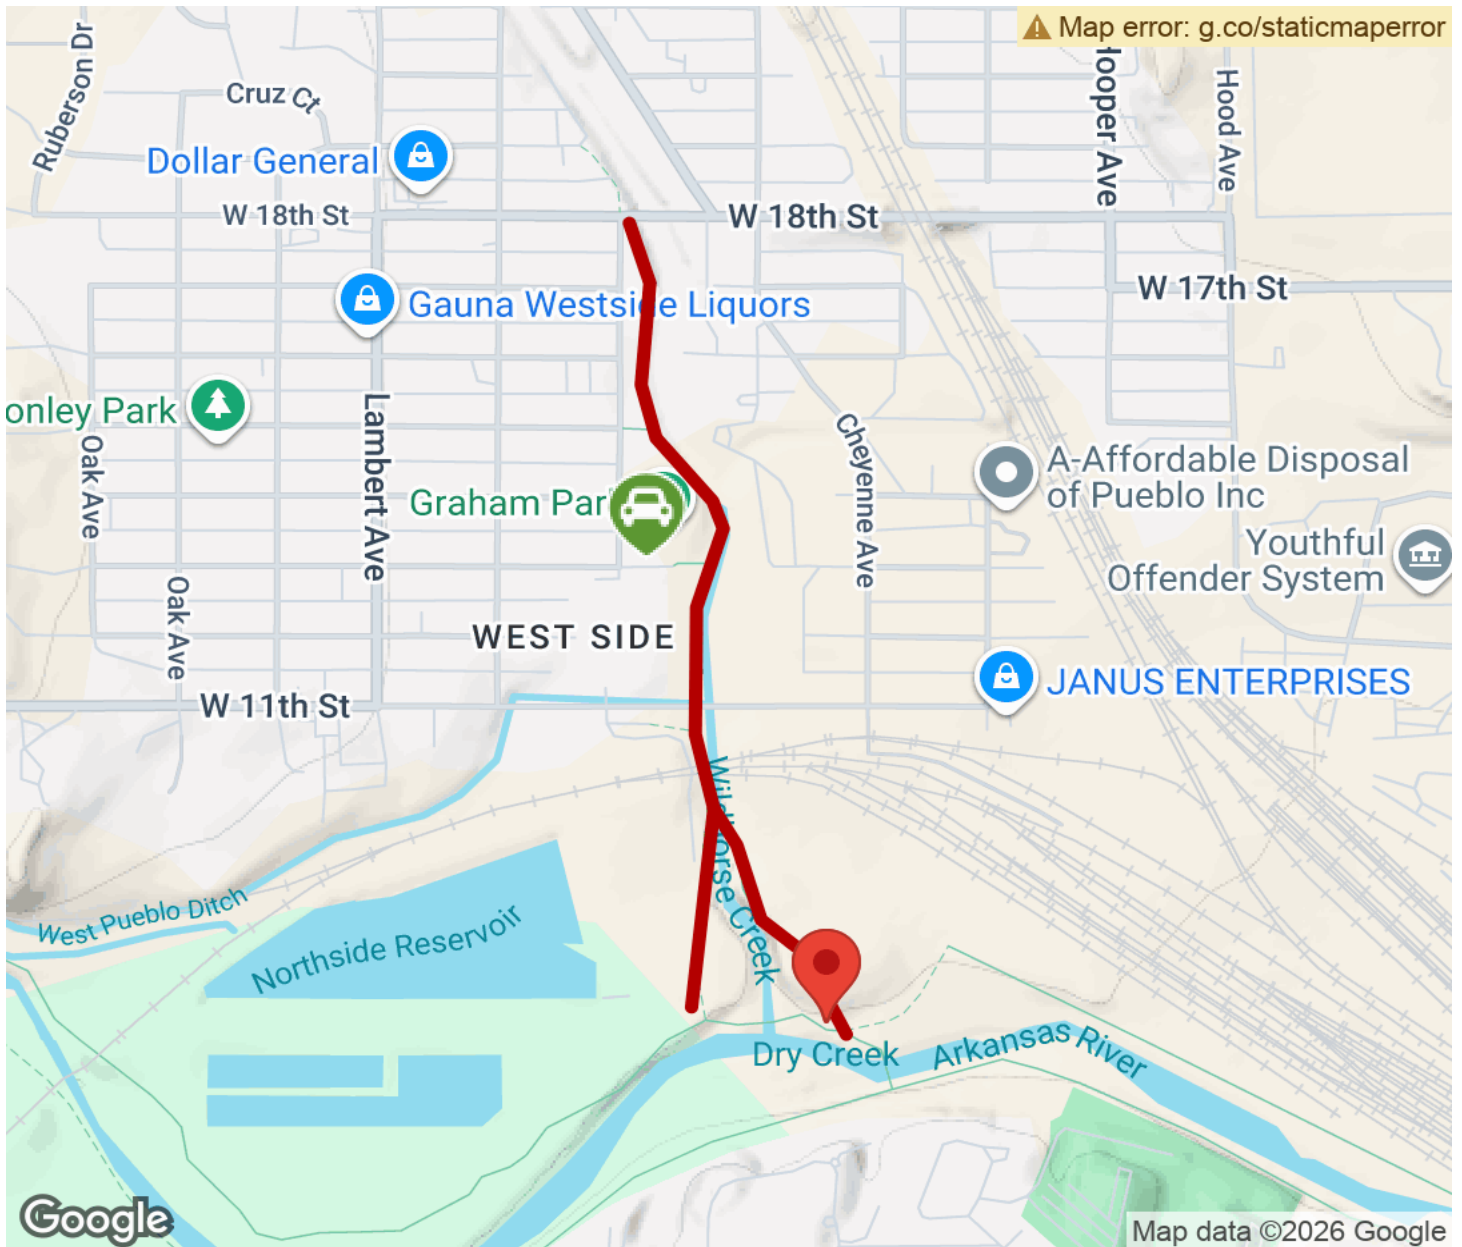

2026

TrailLink Unlimited

Guides

**Wildhorse
Creek Trail**
Colorado

Wildhorse Creek Trail

Colorado

This neighborhood trail connects W 18th to the Arkansas River Trail in Pueblo, Colorado. The trail passes through Pete Jimenez Park and

This neighborhood trail connects W 18th to the [Arkansas River Trail](#) in Pueblo, Colorado. The trail passes through Pete Jimenez Park and imitates the course of the Wildhorse Creek south to the Arkansas River.

Wildhorse Creek Trail

Colorado

States: Colorado

Counties: Pueblo

Length: 1miles

Trail end points: Arkansas River Greenway to
W 18th Street

Trail surfaces: Dirt

Trail category: Greenway/Non-RT

Trail activities: Bike, Walking

Parking & Trail Access

Park at the Pete Jimenez Park located at 100-199 W 13th St.

Wildhorse Creek Trail

Colorado

Trailhead

Restroom

Parking