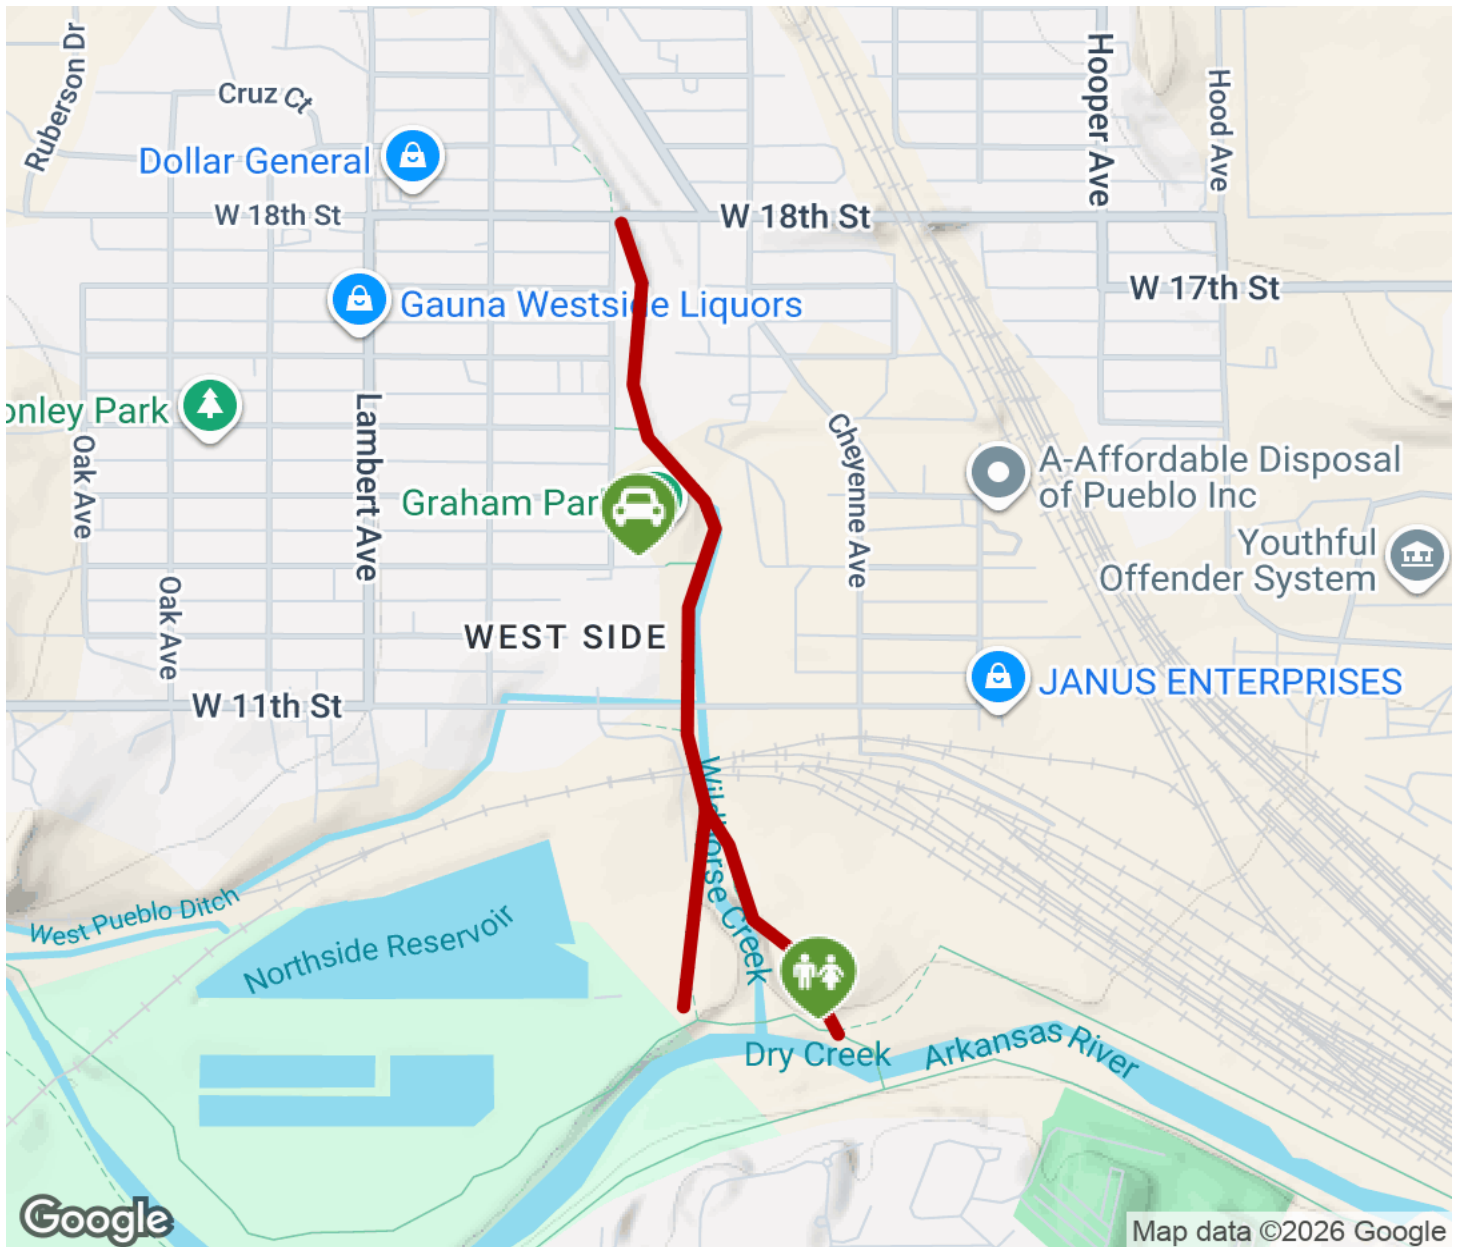

2026

TrailLink Unlimited

Guides

**Wildhorse
Creek Trail**
Colorado

Wildhorse Creek Trail

Colorado

This neighborhood trail connects W 18th to the Arkansas River Trail in Pueblo, Colorado. The trail passes through Pete Jimenez Park and

This neighborhood trail connects W 18th to the [Arkansas River Trail](#) in Pueblo, Colorado. The trail passes through Pete Jimenez Park and imitates the course of the Wildhorse Creek south to the Arkansas River.

Wildhorse Creek Trail

Colorado

States: Colorado

Counties: Pueblo

Length: 1miles

Trail end points: Arkansas River Greenway to
W 18th Street

Trail surfaces: Dirt

Trail category: Greenway/Non-RT

Trail activities: Bike, Walking

Parking & Trail Access

Park at the Pete Jimenez Park located at 100-199 W 13th St.

Wildhorse Creek Trail

Colorado

Trailhead

Restroom

Parking