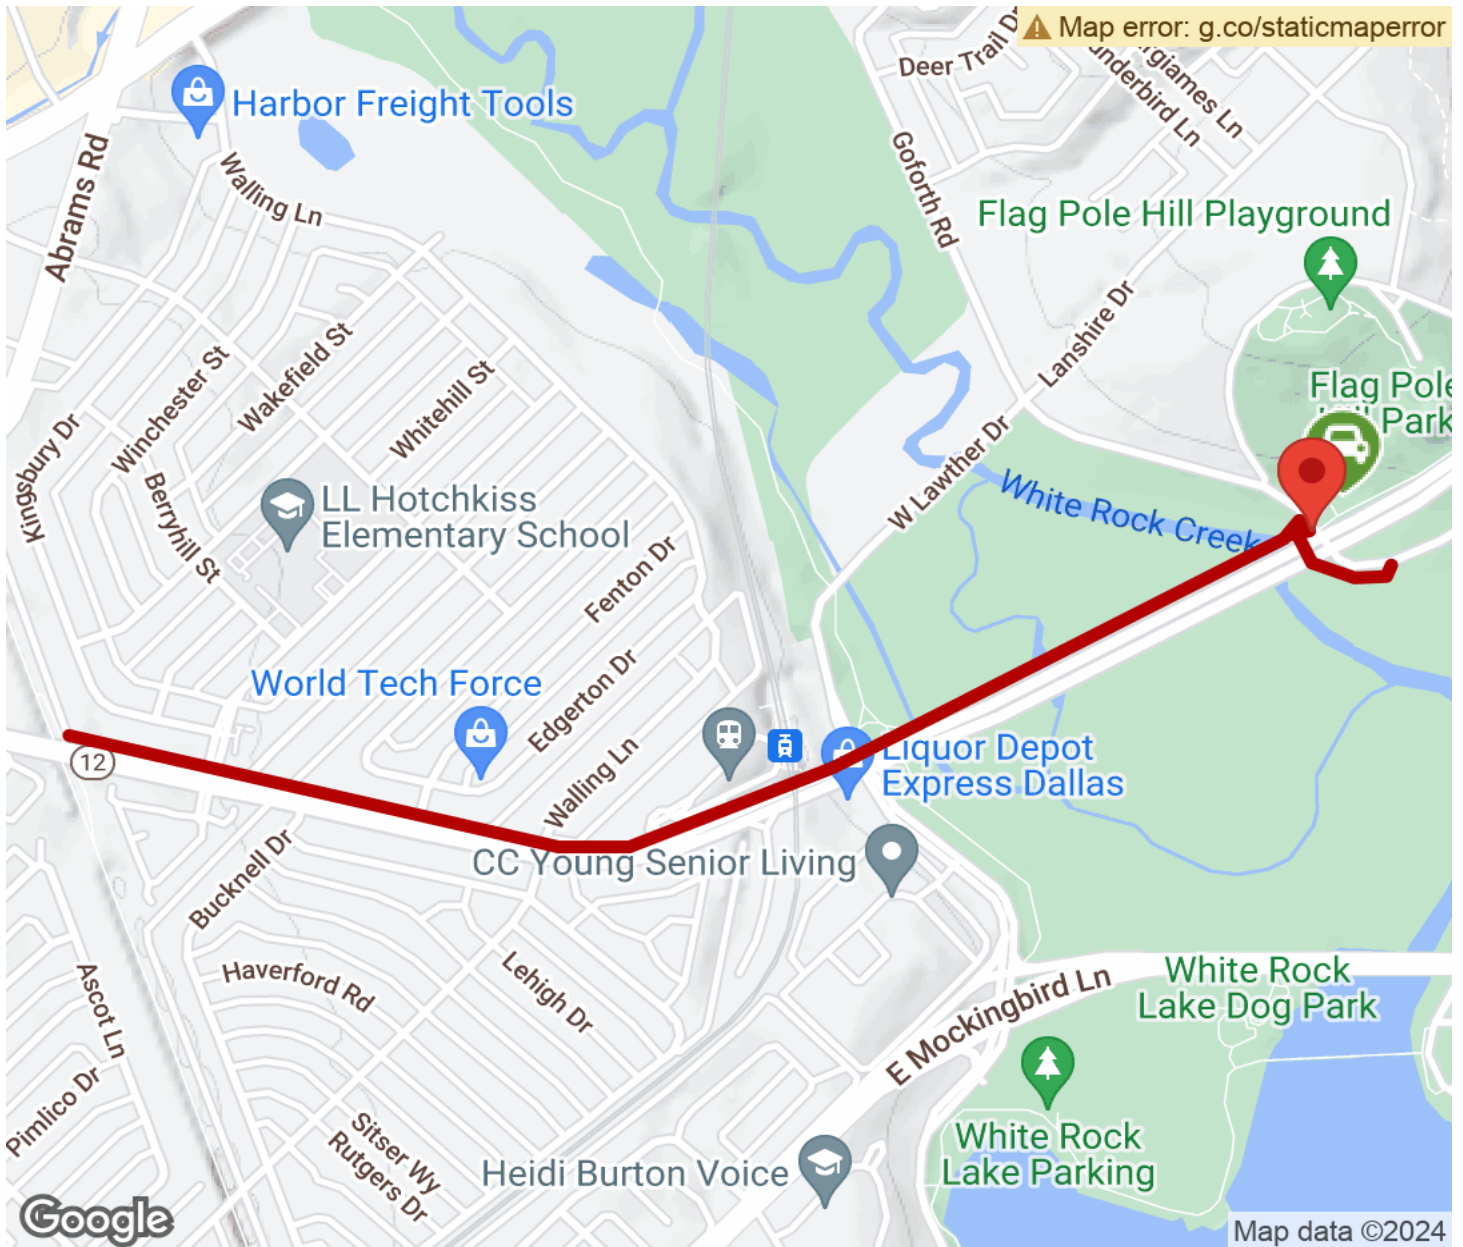

2024

TrailLink Unlimited

Guides

**Flag Pole Hill
Trail**
Texas

Flag Pole Hill Trail

Texas

This trail stretches about a mile, closing the gap between White Rock Creek Trail in the east, and the Sopac Trail in the west. It runs

This trail stretches about a mile, closing the gap between White Rock Creek Trail in the east, and the Sopac Trail in the west. It runs parallel to State Route 12, starting at Flag Pole Hill Park.

Flag Pole Hill Trail

Texas

States: Texas

Counties: Dallas

Length: 1.4miles

Trail end points: Flag Pole Hill Park to Kingsbury Drive, off SR 12

Trail surfaces: Asphalt, Concrete

Trail category: Greenway/Non-RT

Trail activities: Bike, Walking

Parking & Trail Access

Park at Flag Pole Hill Park, located at 8015 Doran Circle.

Flag Pole Hill Trail

Texas

Trailhead

Restroom

Parking

Water Fountain