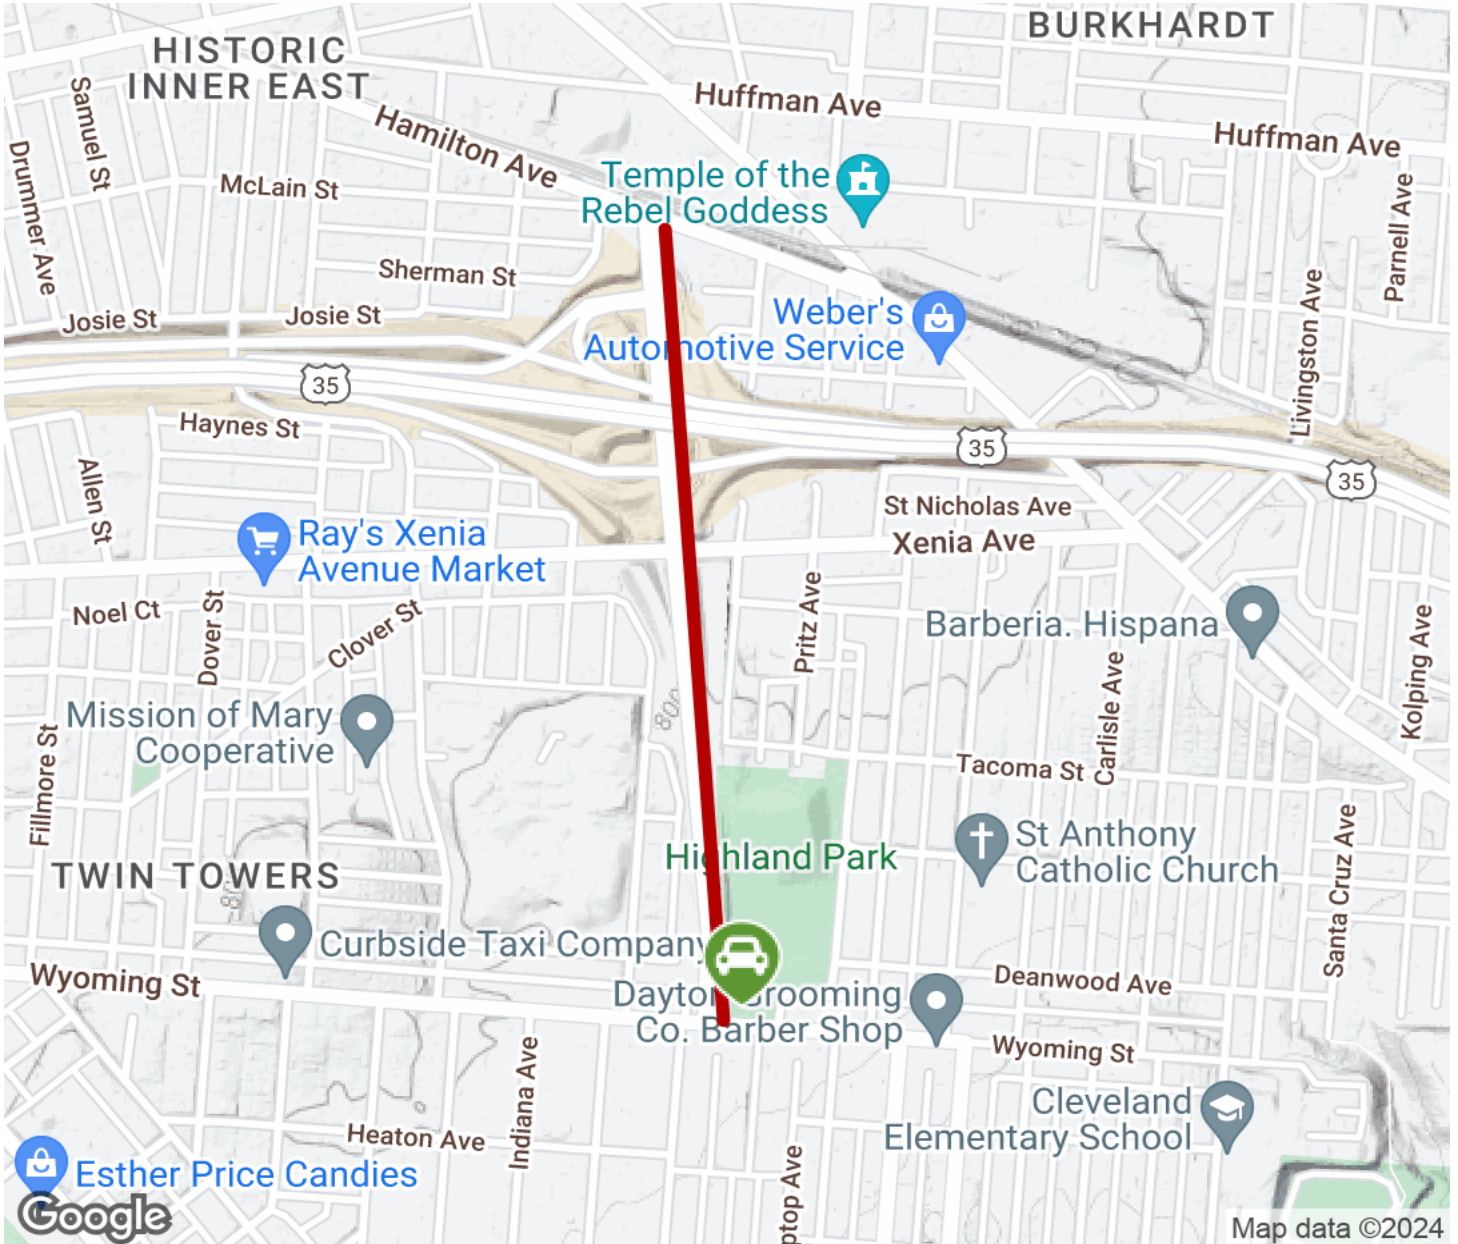

Steve Whalen Boulevard Bikeway

Ohio

Trailhead

Restroom

Parking

Water Fountain

Tunnel

TrailLink
by Rails-to-Trails Conservancy

TrailLink.com