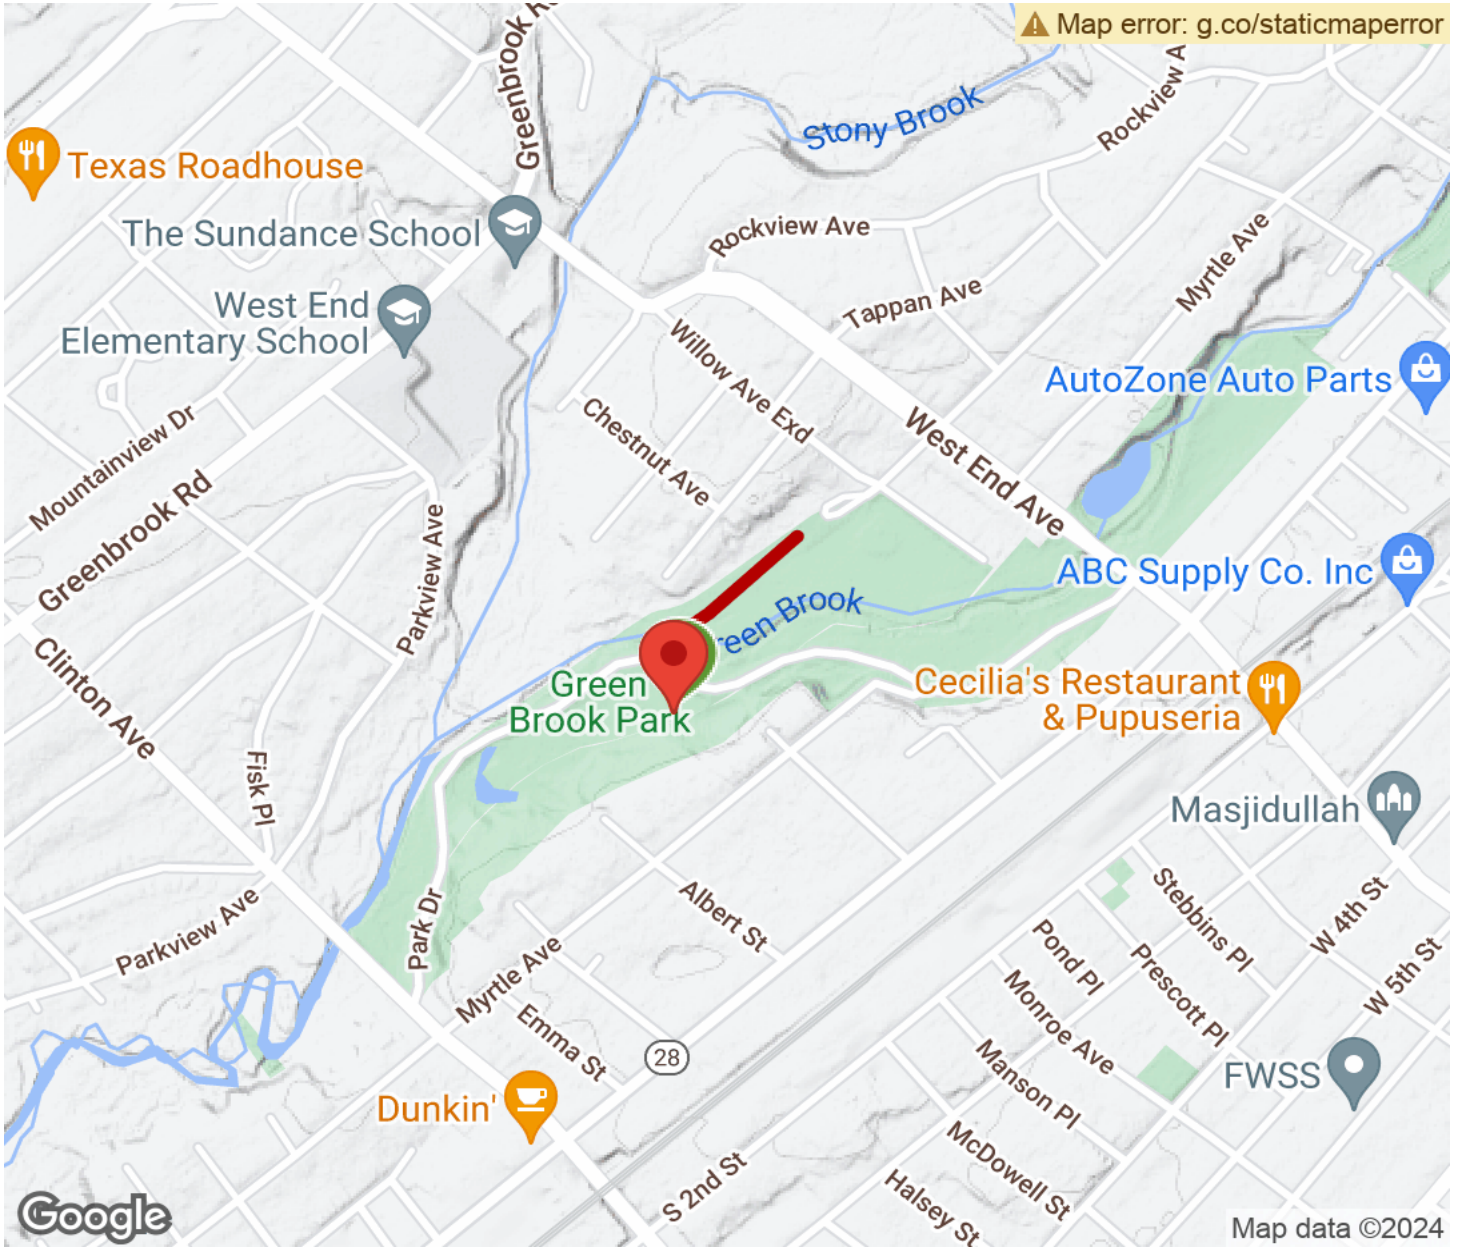

Green Brook Multi-Use Trail

New Jersey

Trailhead

Restroom

Parking

Water Fountain

Tunnel

TrailLink
by Rails-to-Trails Conservancy

TrailLink.com