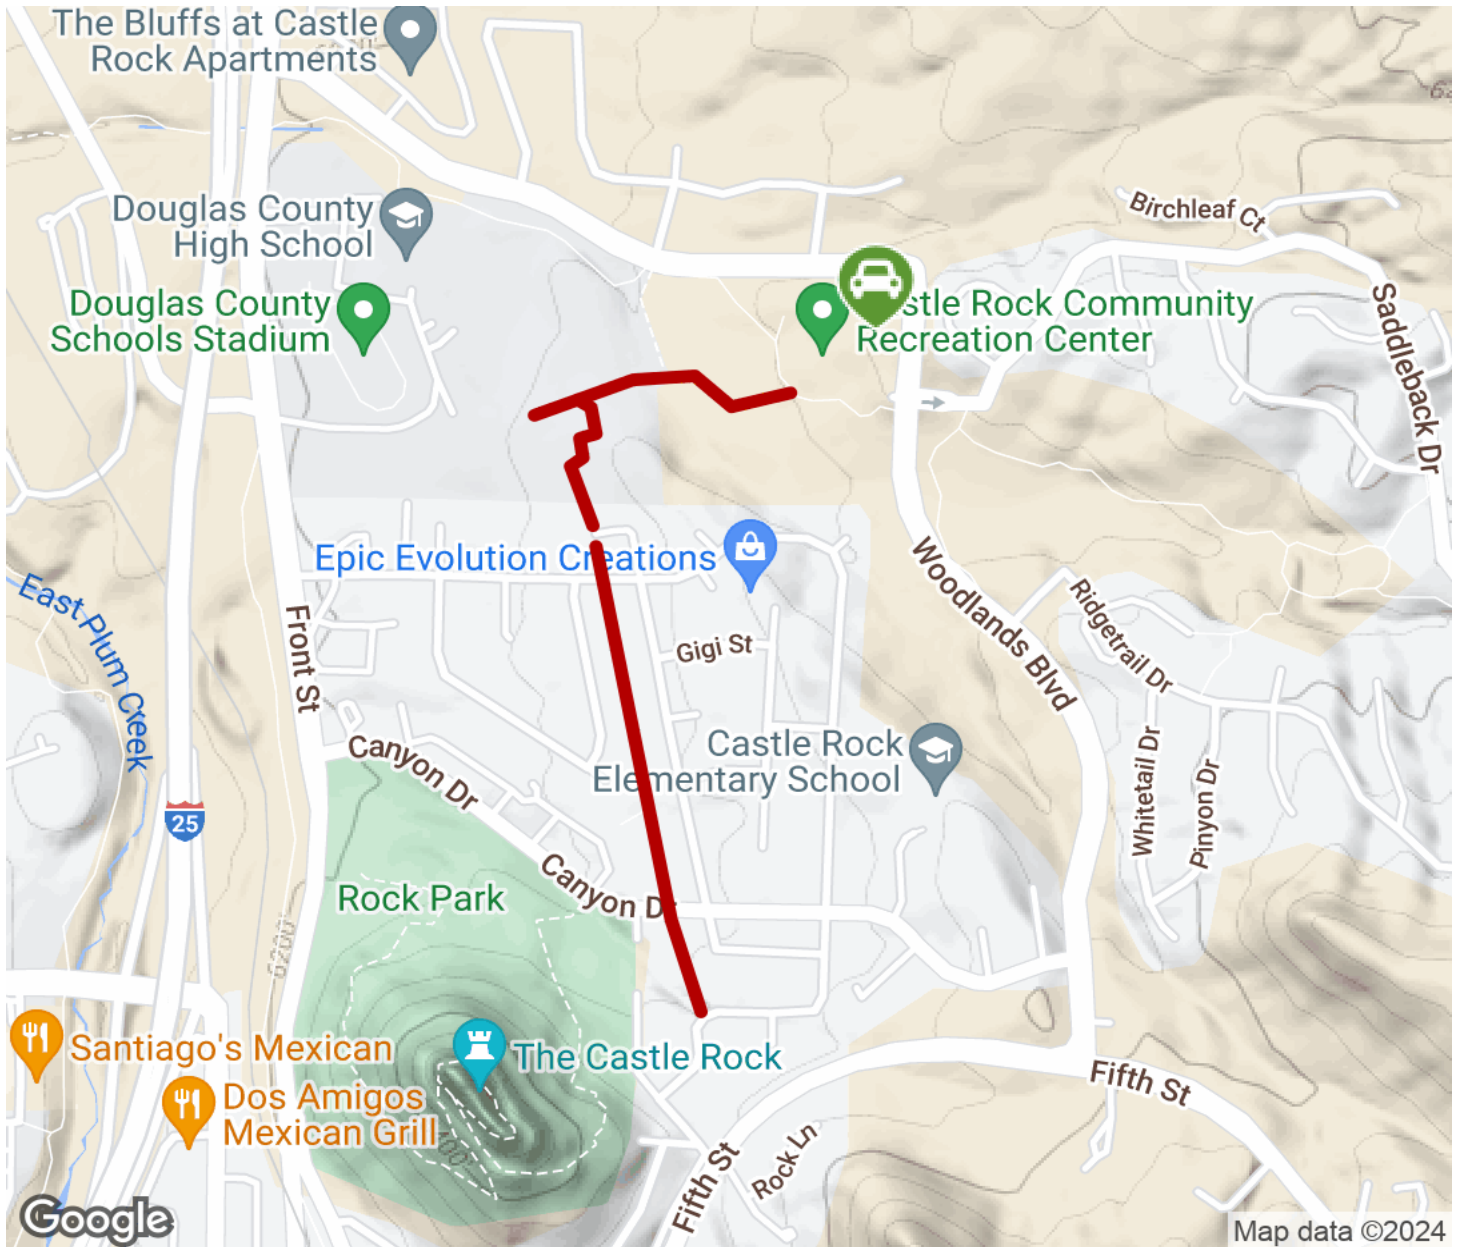

Castle North Trail

Colorado

Trailhead

Restroom

Parking

Water Fountain

Tunnel

TrailLink
by Rails-to-Trails Conservancy

TrailLink.com