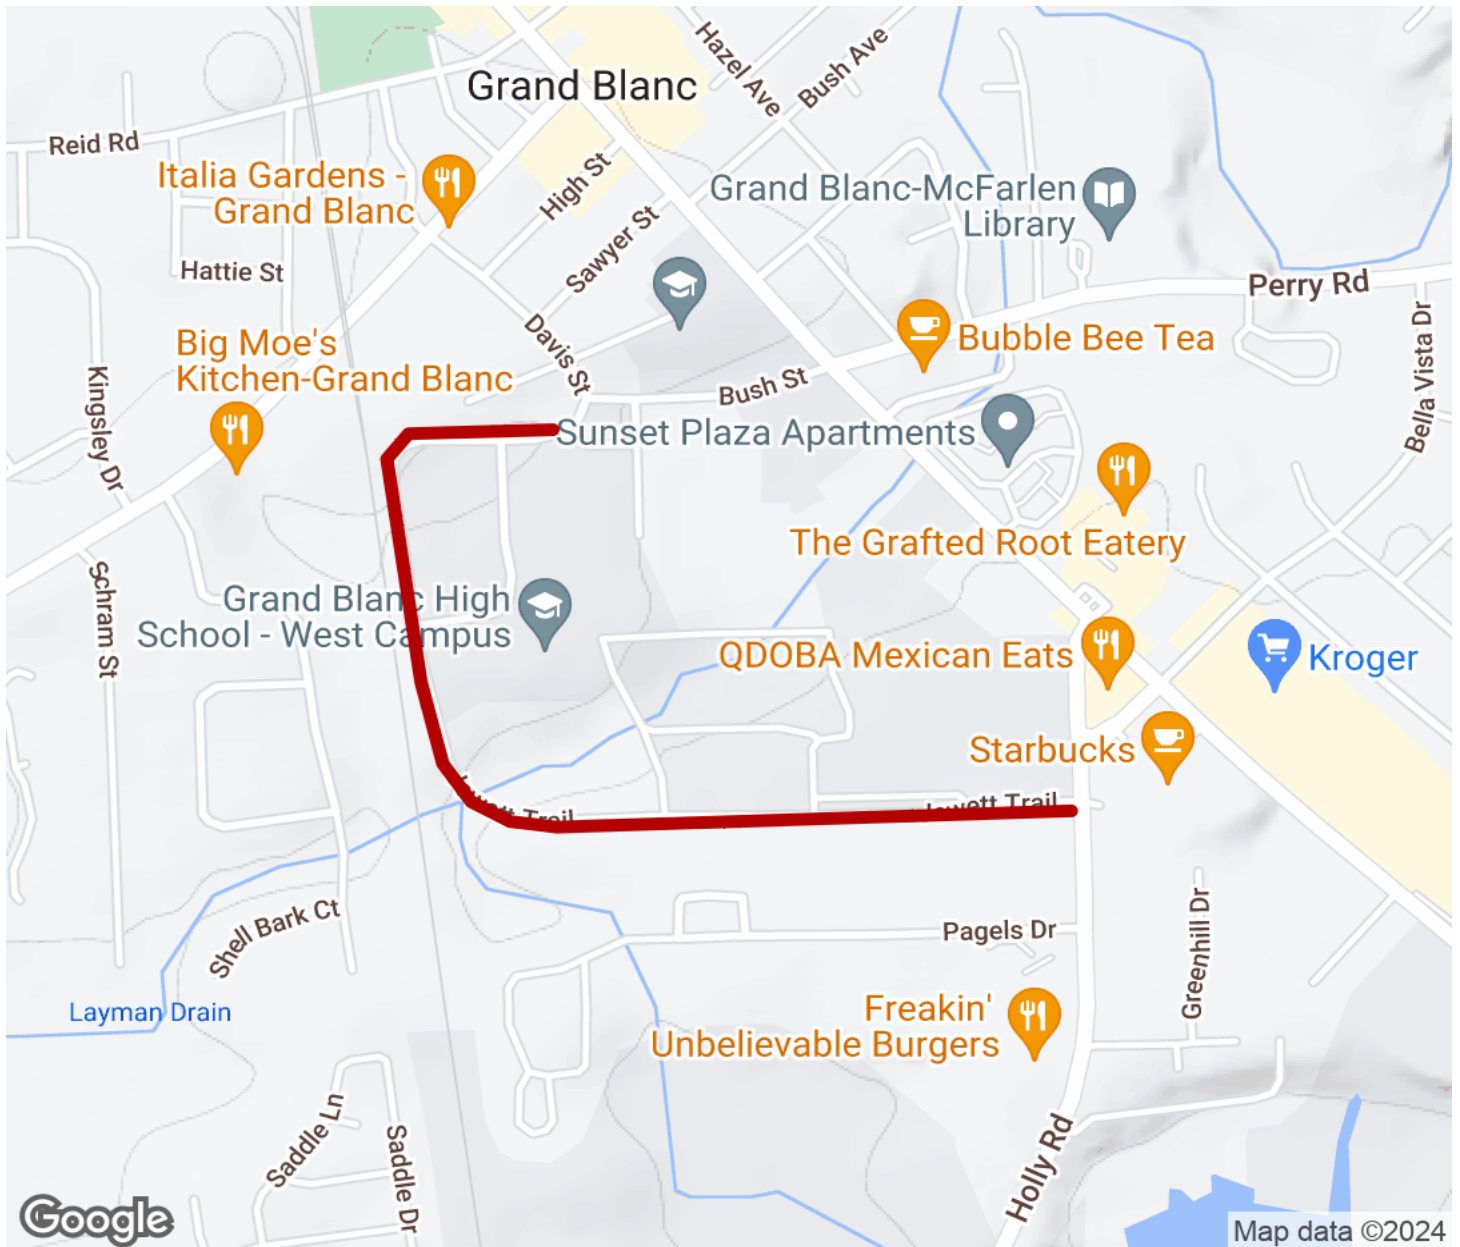

## Jewett Trail

*Michigan*

## **Jewett Trail** *Michigan*

*Jewett Trail is both the name of the road, as well as the off-street bike-ped path, circling the Grand Blanc Community High School*

Jewett Trail is both the name of the road, as well as the off-street bike-ped path, circling the Grand Blanc Community High School complex. The pathway, which sits on the southern edge of the trail, begins on Holly Road, and continues for a mile to Davis Road, near Brendei Elementary School. You can continue your journey via the sidewalks from that point.

# Jewett Trail

*Michigan*

**States:** Michigan

**Counties:** Genesee

Length: 1miles

**Trail end points:** Holly Road to Davis Street

**Trail surfaces:** Asphalt

**Trail category:** Greenway/Non-RT

# Jewett Trail

Michigan

Trailhead

Restroom

Parking

Water Fountain

Tunnel