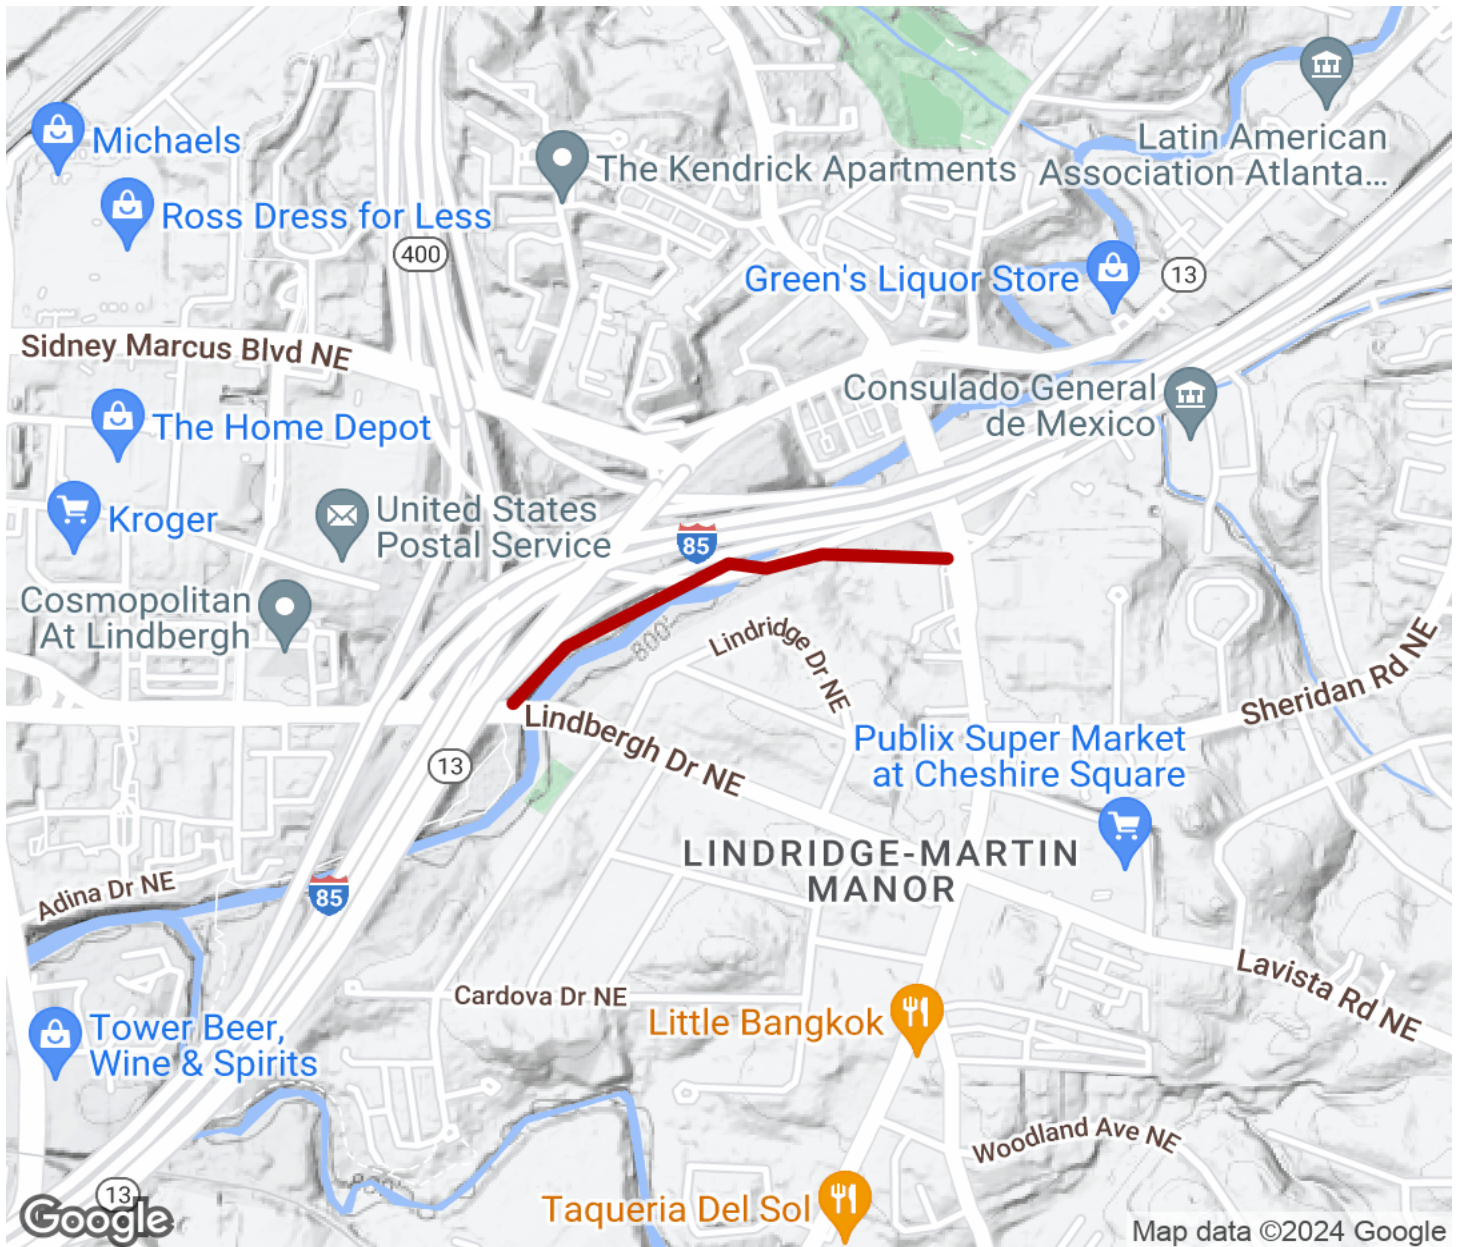

Cheshire Farm Trail

Georgia

Trailhead

Restroom

Parking

Water Fountain

Tunnel

TrailLink
by Rails-to-Trails Conservancy

TrailLink.com