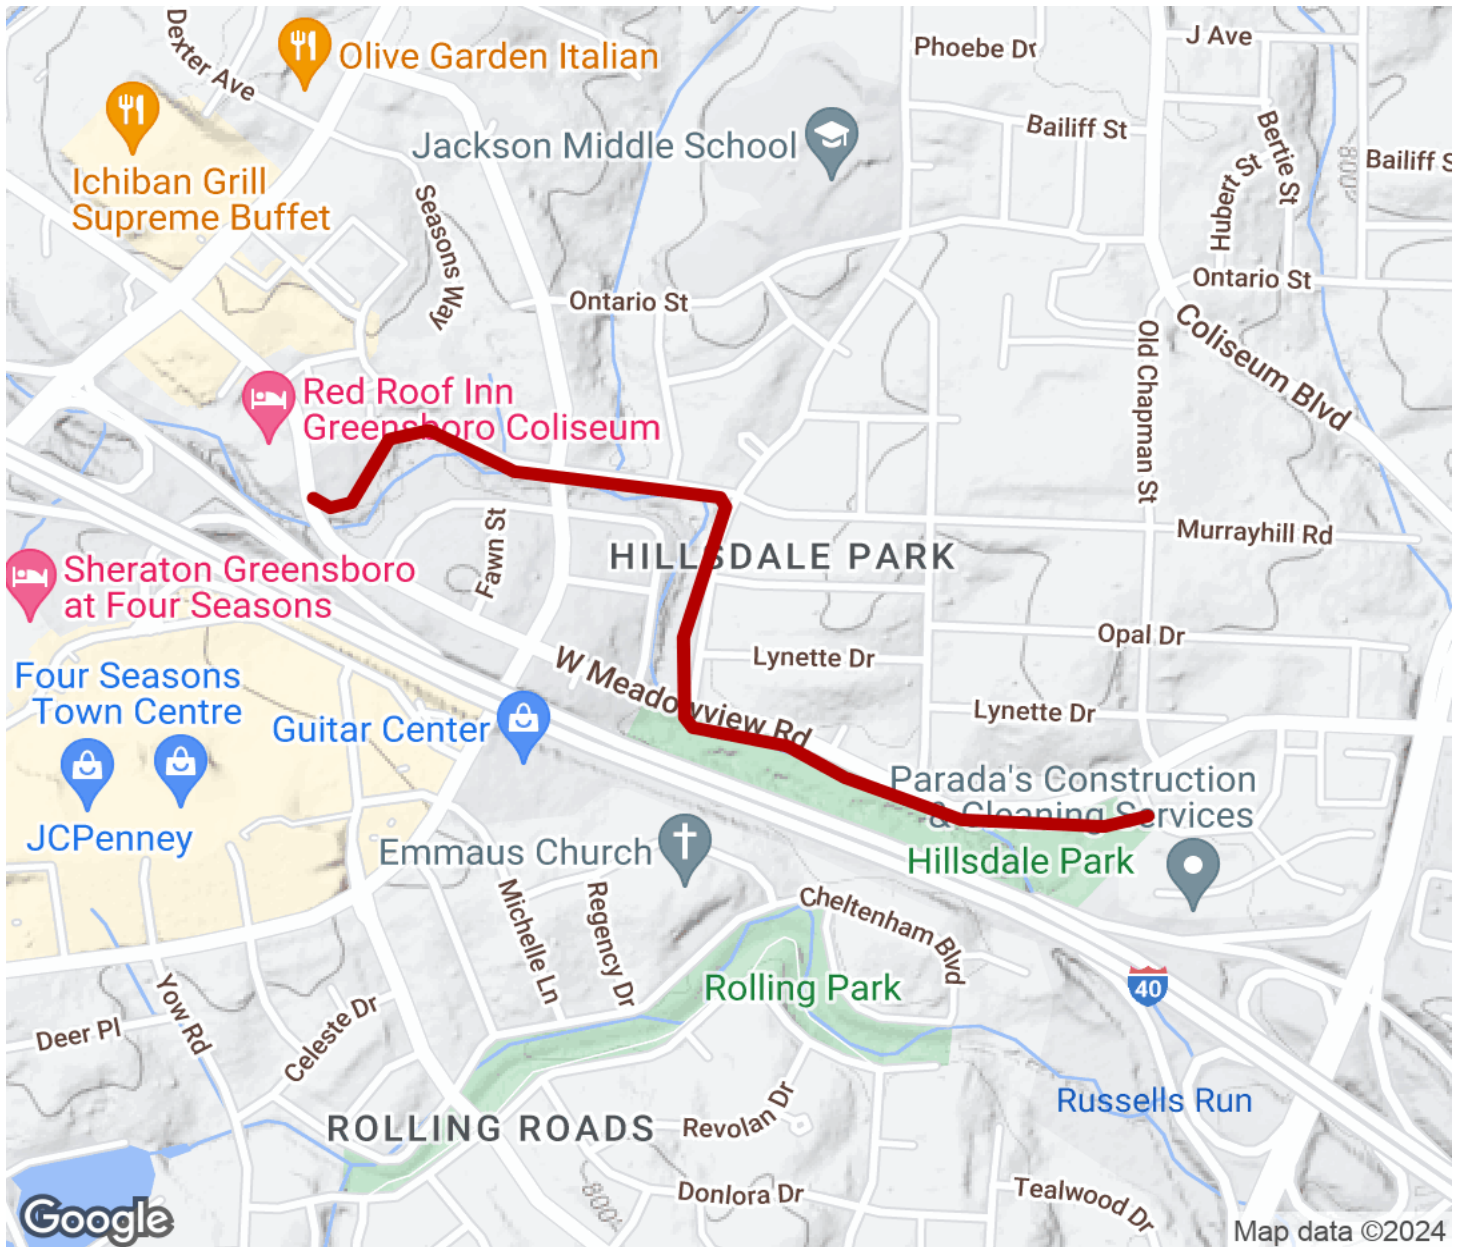

Hillsdale Greenway is just one in Greensboro's catalogue of greenway trails scattered in neighborhoods across the city. The concrete trail sits in Hillsdale Park, paralleling South Buffalo Creek. Residents of all ages from the adjoining neighborhoods can use the trail as a safe and relaxed place to get their daily steps in.

Trail activities: Bike, Walking

Parking & Trail Access

Hillsdale Park is located at 2501 Murrayhill Rd, Greensboro.

Hillsdale Greenway

North Carolina

Trailhead

Restroom

Parking