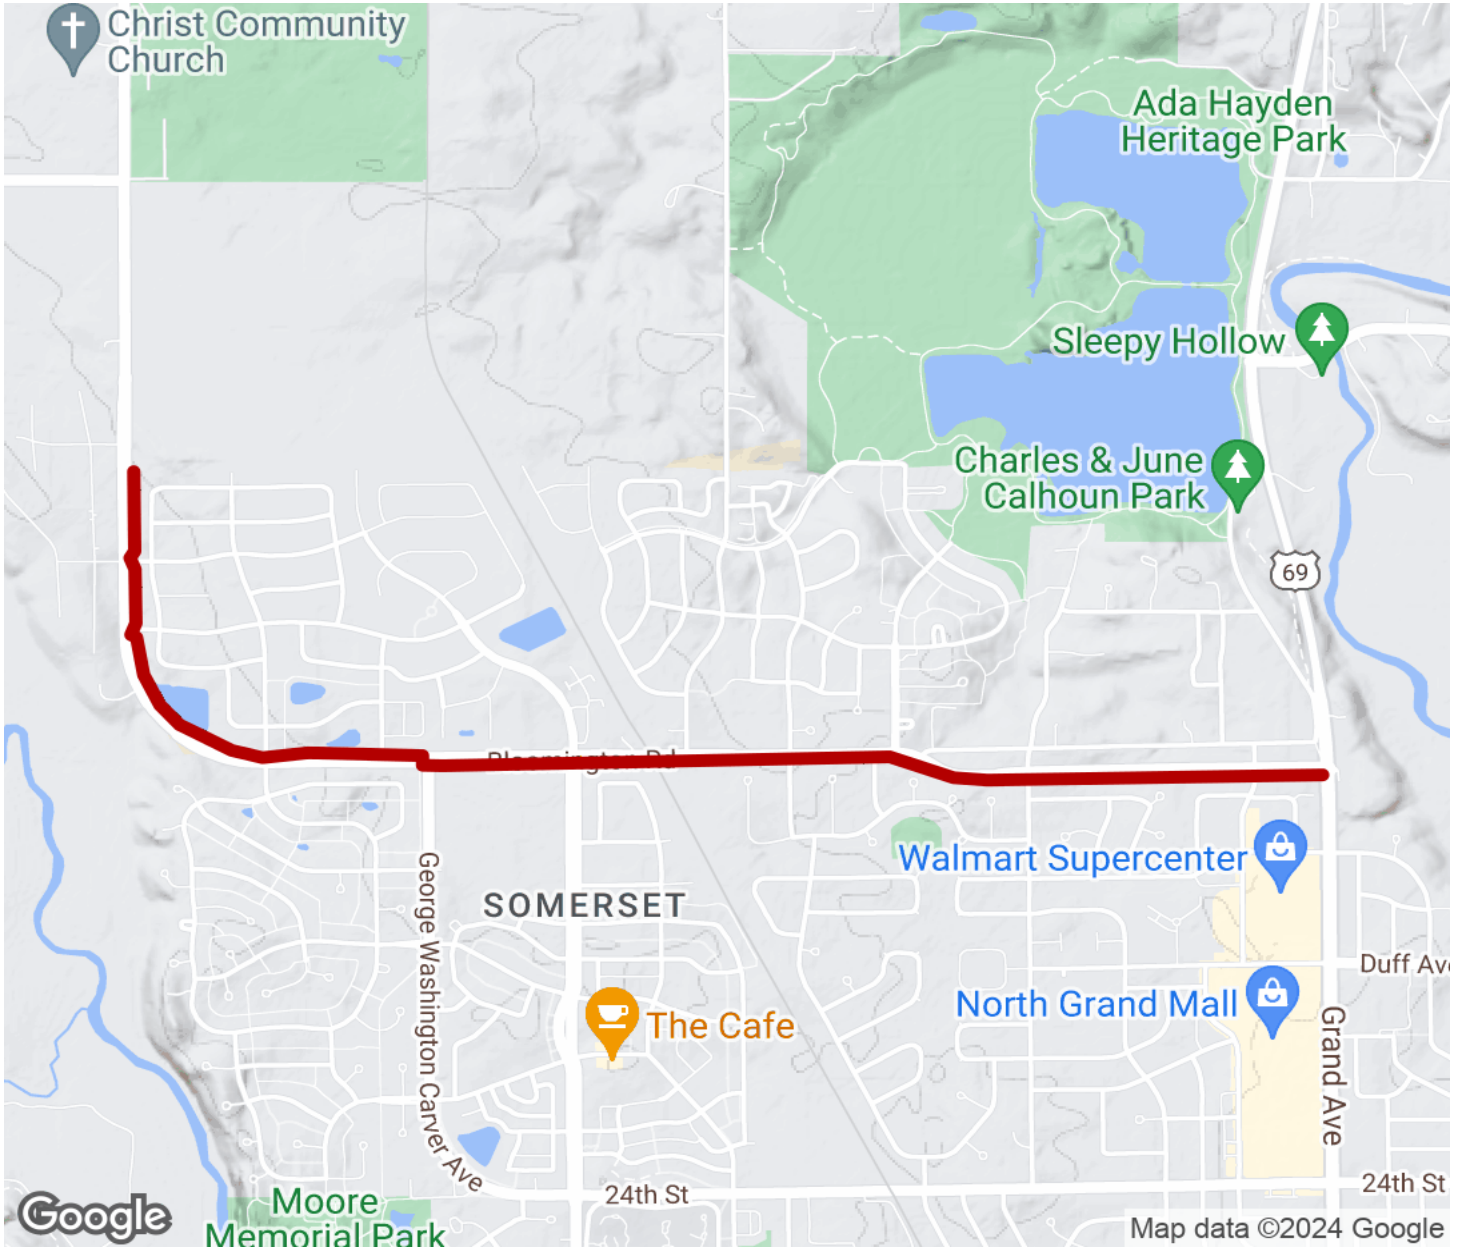

Bloomington Road Trail

Iowa

- Trailhead
- Restroom
- Parking
- Water Fountain
- Tunnel