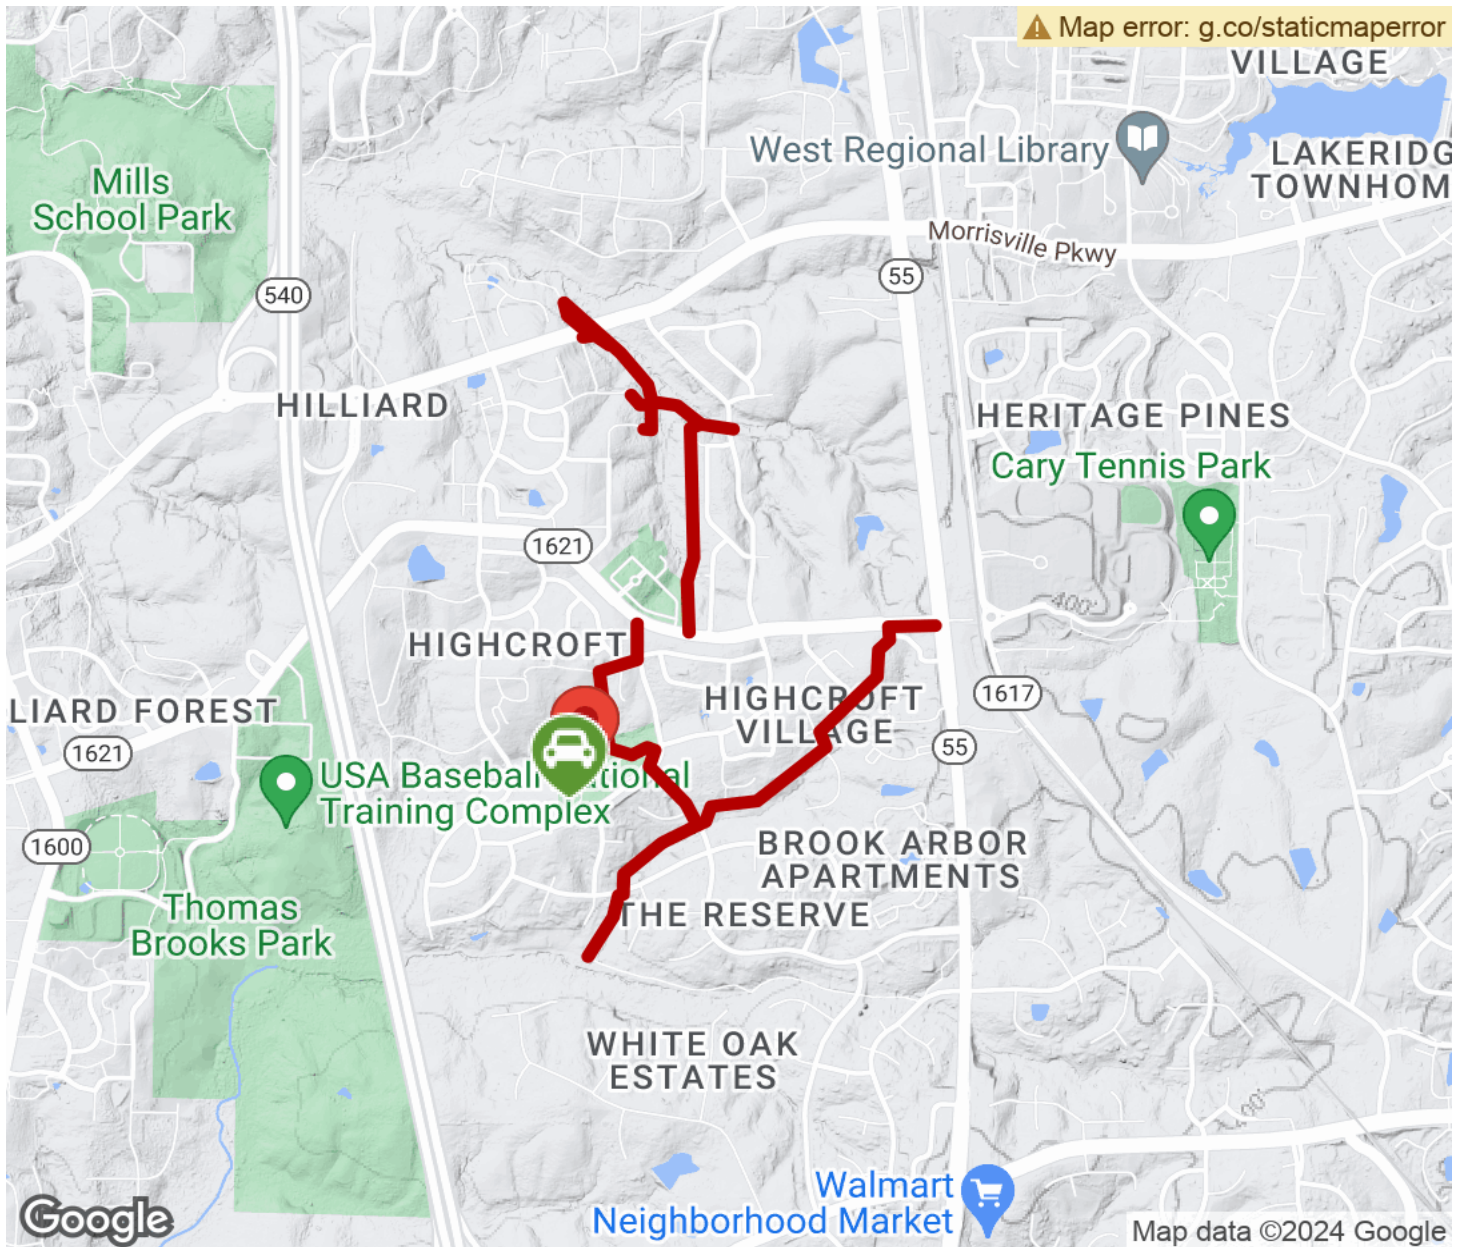

Green Hope School Greenway

North Carolina

Trailhead

Restroom

Parking

Water Fountain

Tunnel

TrailLink
by Rails-to-Trails Conservancy

TrailLink.com