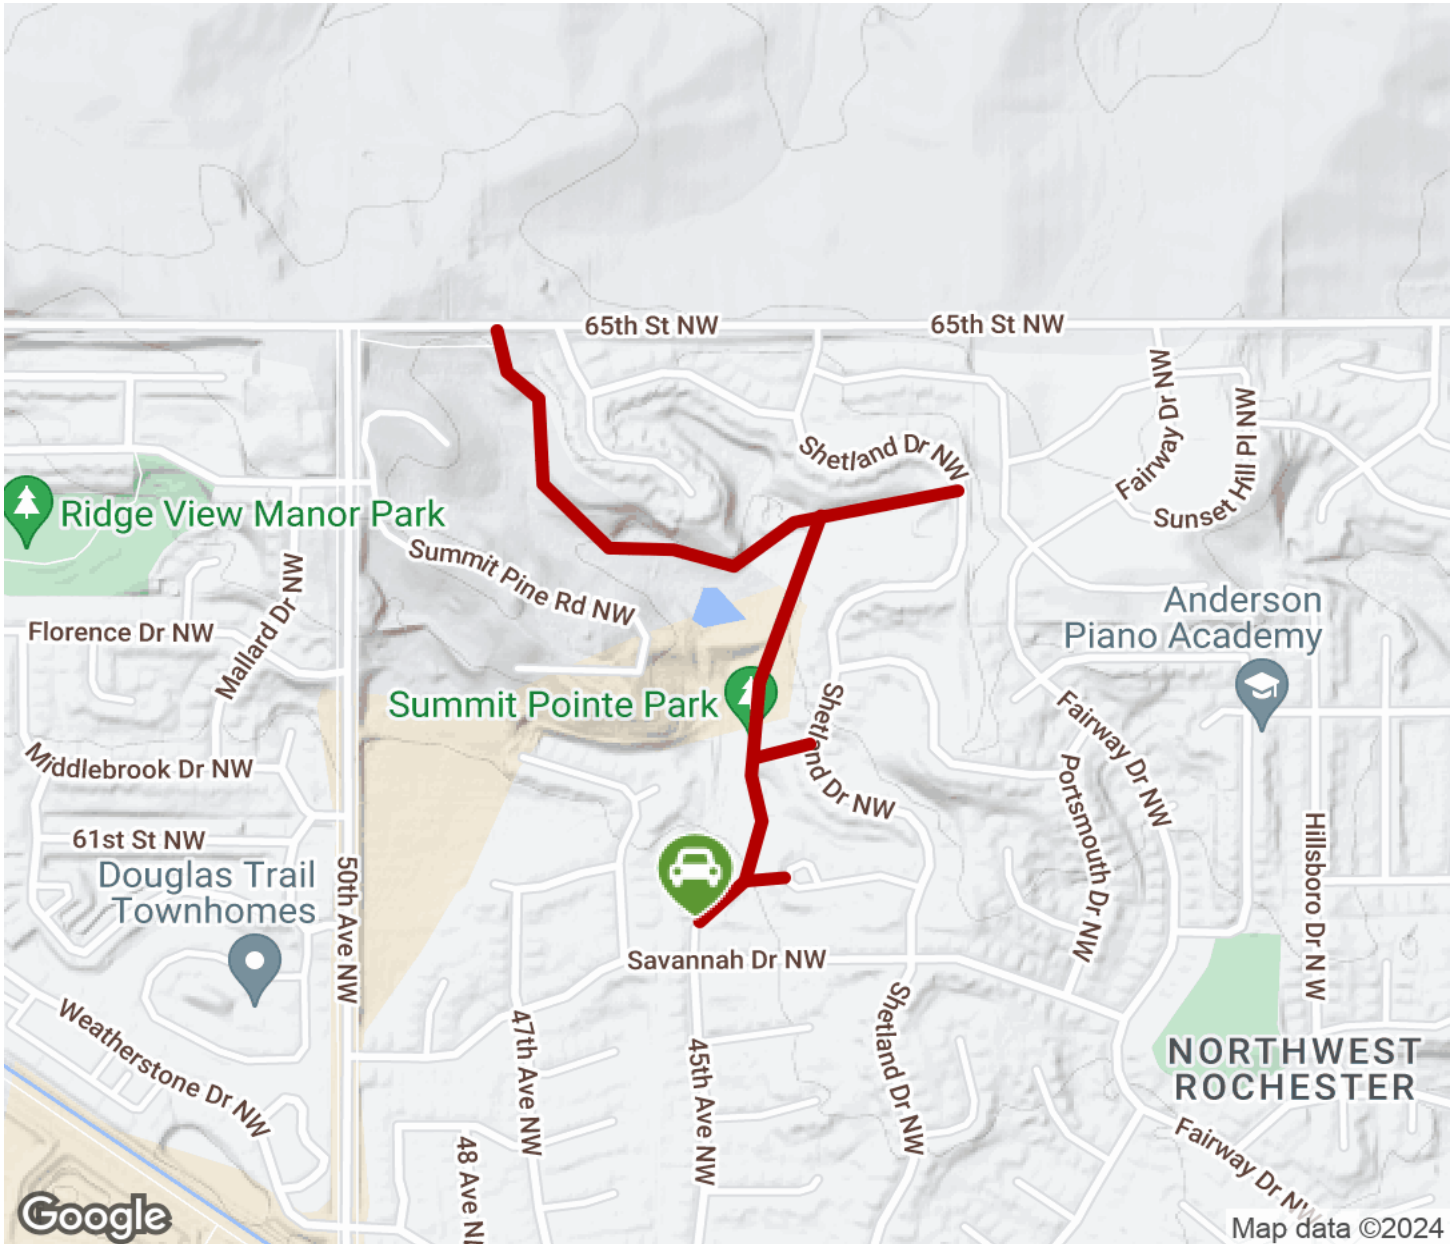

Summit Pointe Trail

Minnesota

Trailhead

Restroom

Parking

Water Fountain

Tunnel

TrailLink
by Rails-to-Trails Conservancy

TrailLink.com