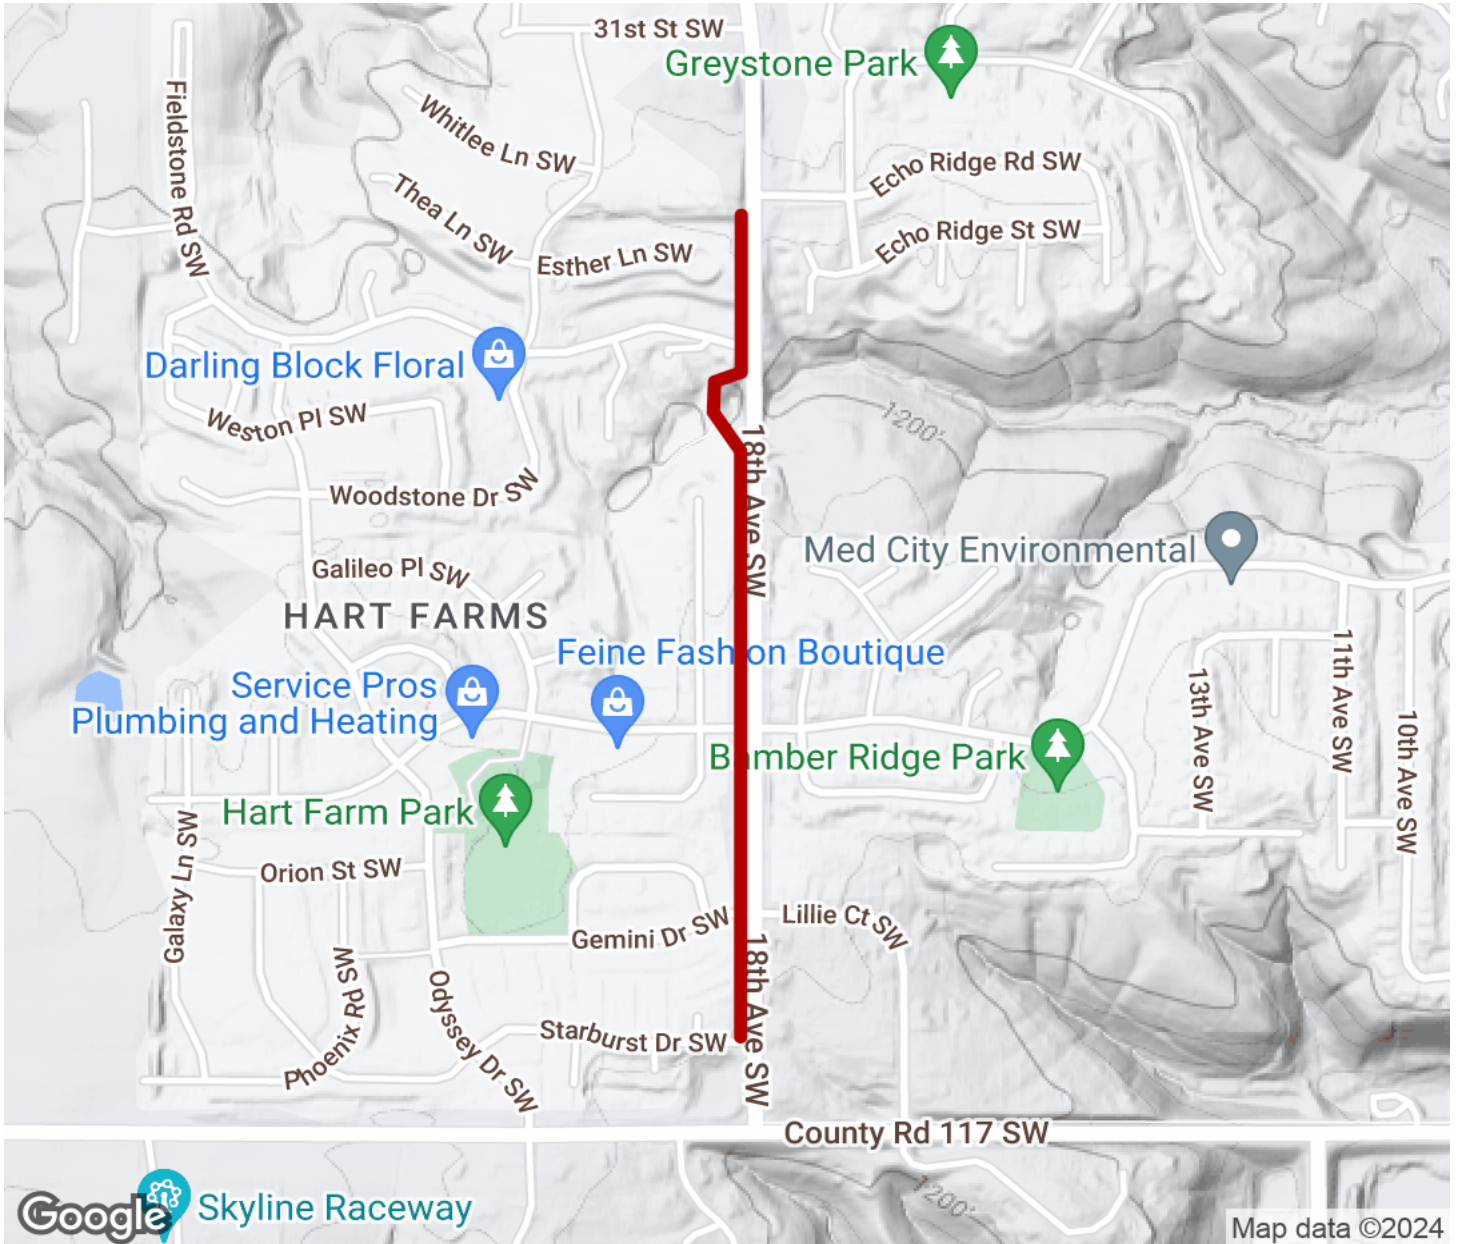

Hart Farms Trail

Minnesota

Map data ©2024

Trailhead

Restroom

Parking

Water Fountain

Tunnel

TrailLink
by Rails-to-Trails Conservancy

TrailLink.com