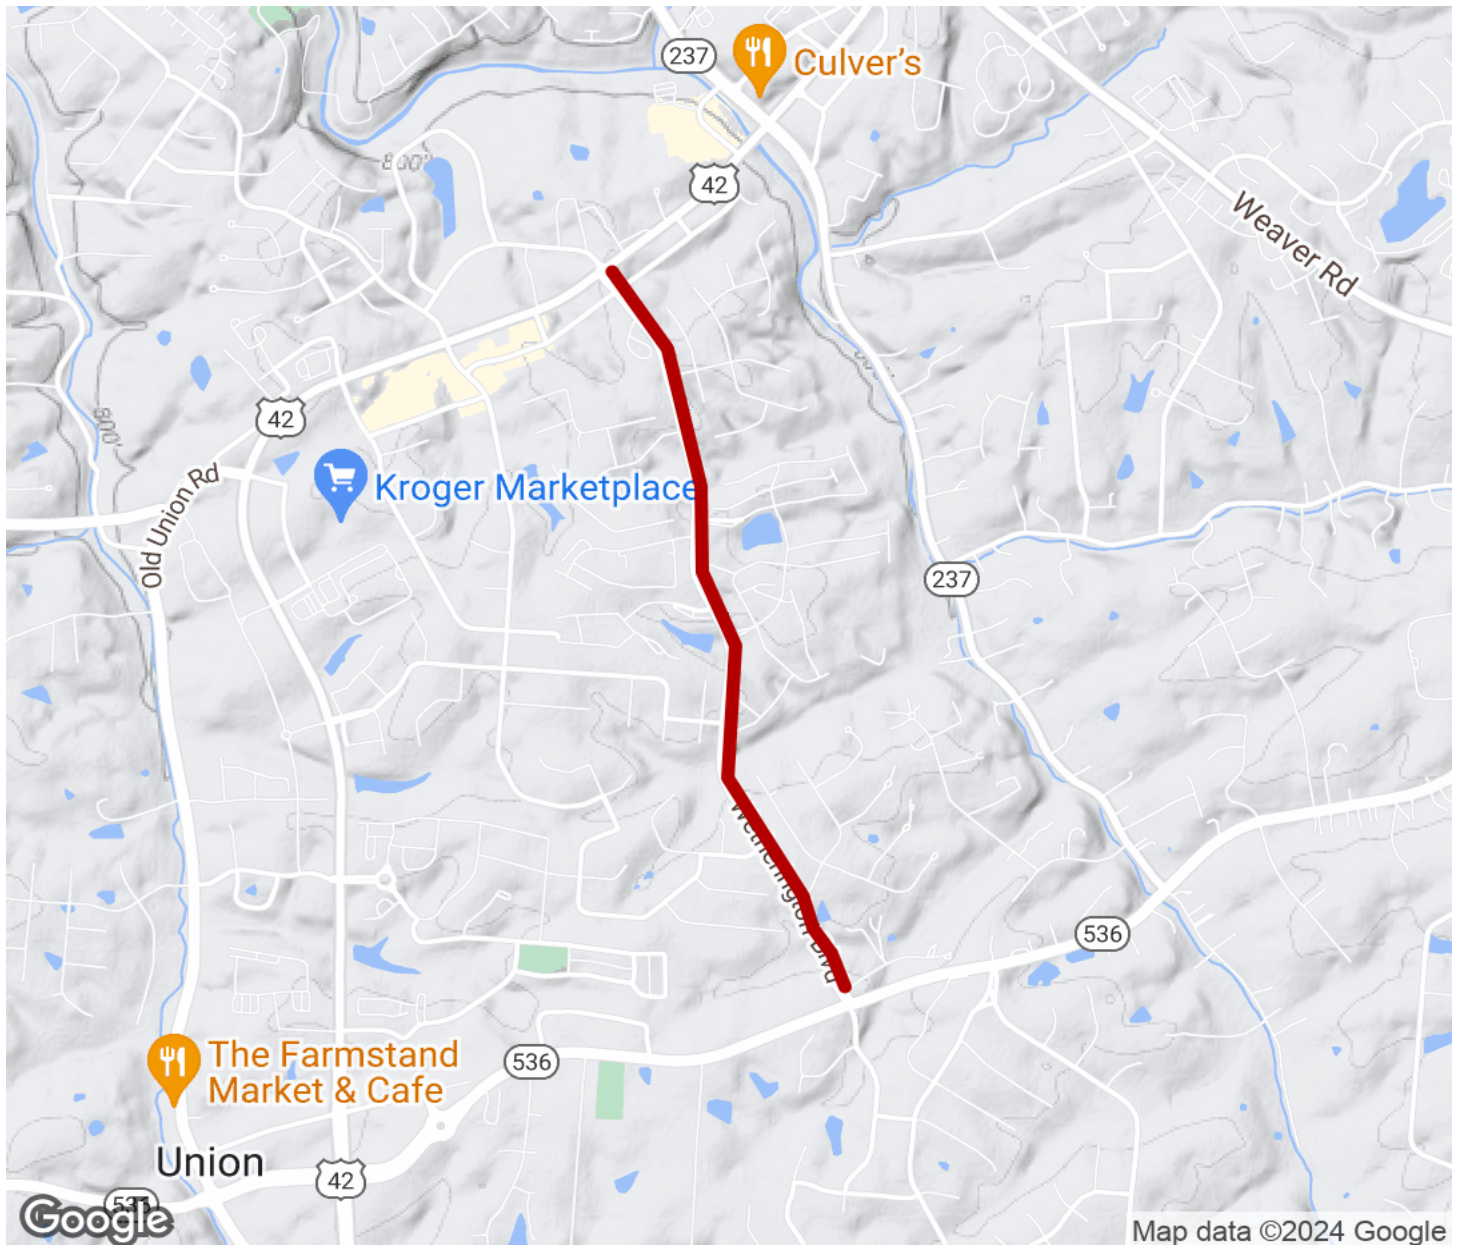

Wetherington Boulevard Trail

Kentucky

Trailhead

Restroom

Parking

Water Fountain

Tunnel

TrailLink
by Rails-to-Trails Conservancy

TrailLink.com