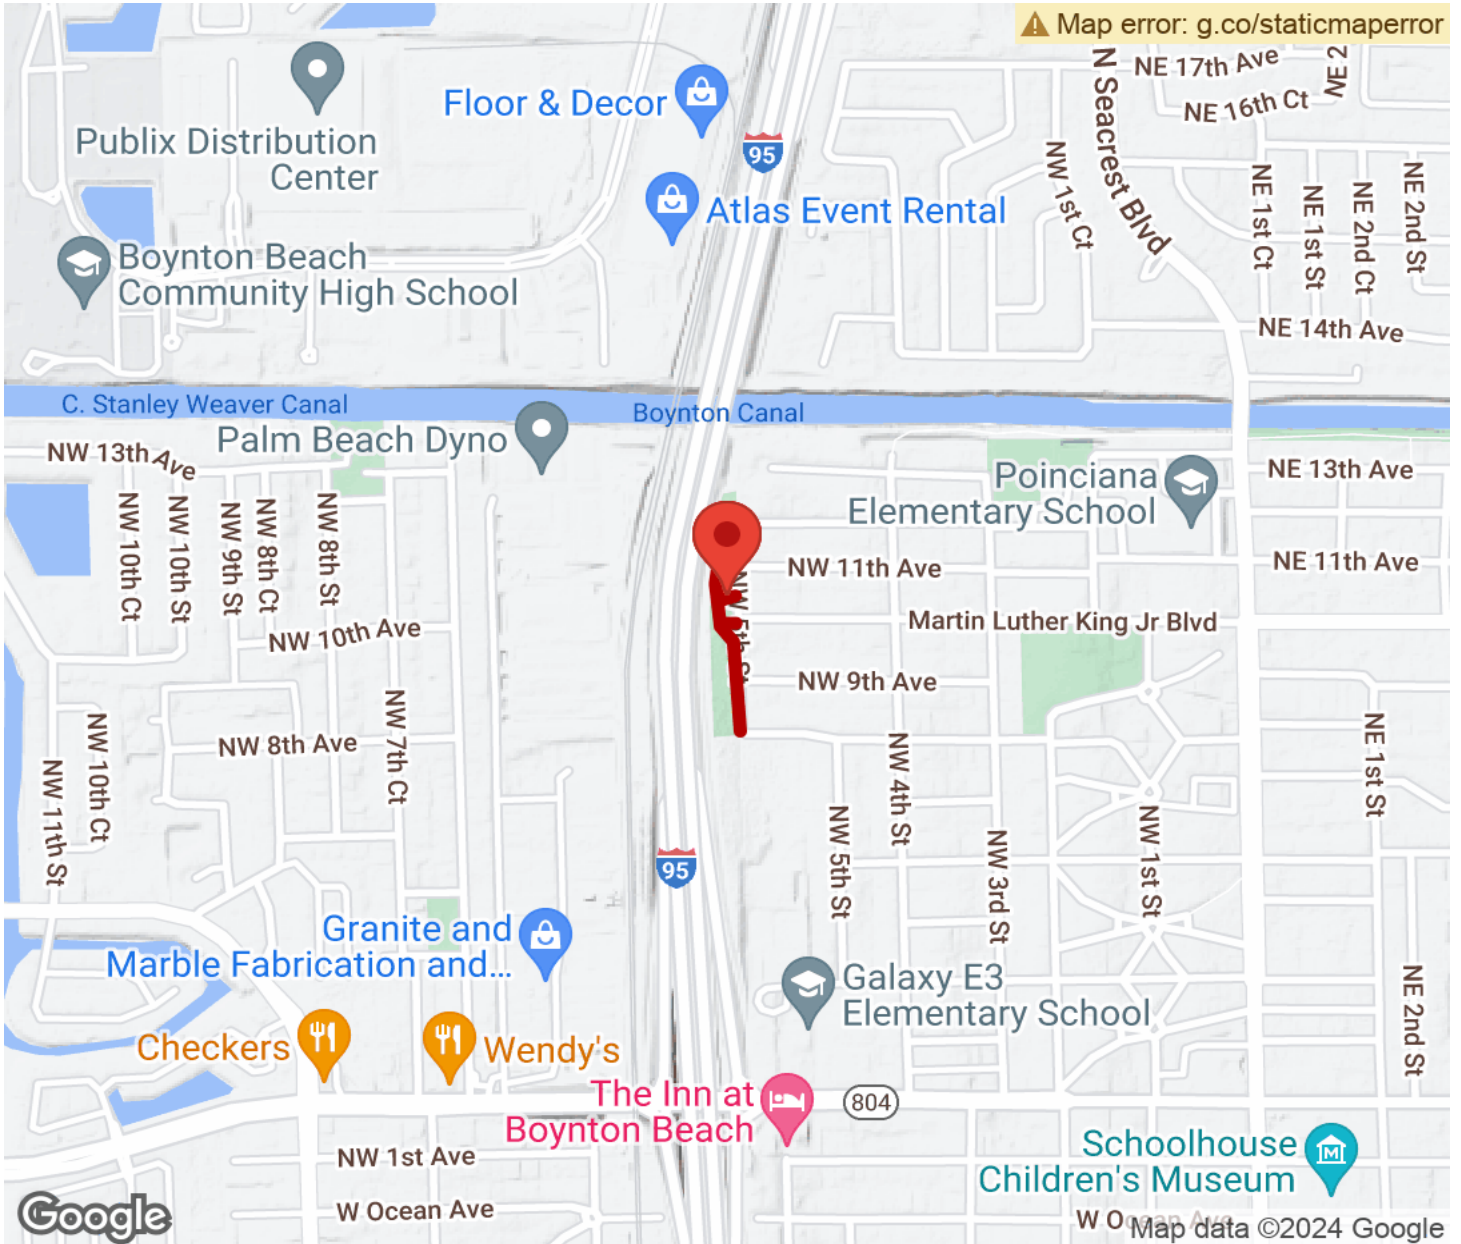

Barton Greenway

Florida

Trailhead

Restroom

Parking

Water Fountain

Tunnel

TrailLink
by Rails-to-Trails Conservancy

TrailLink.com