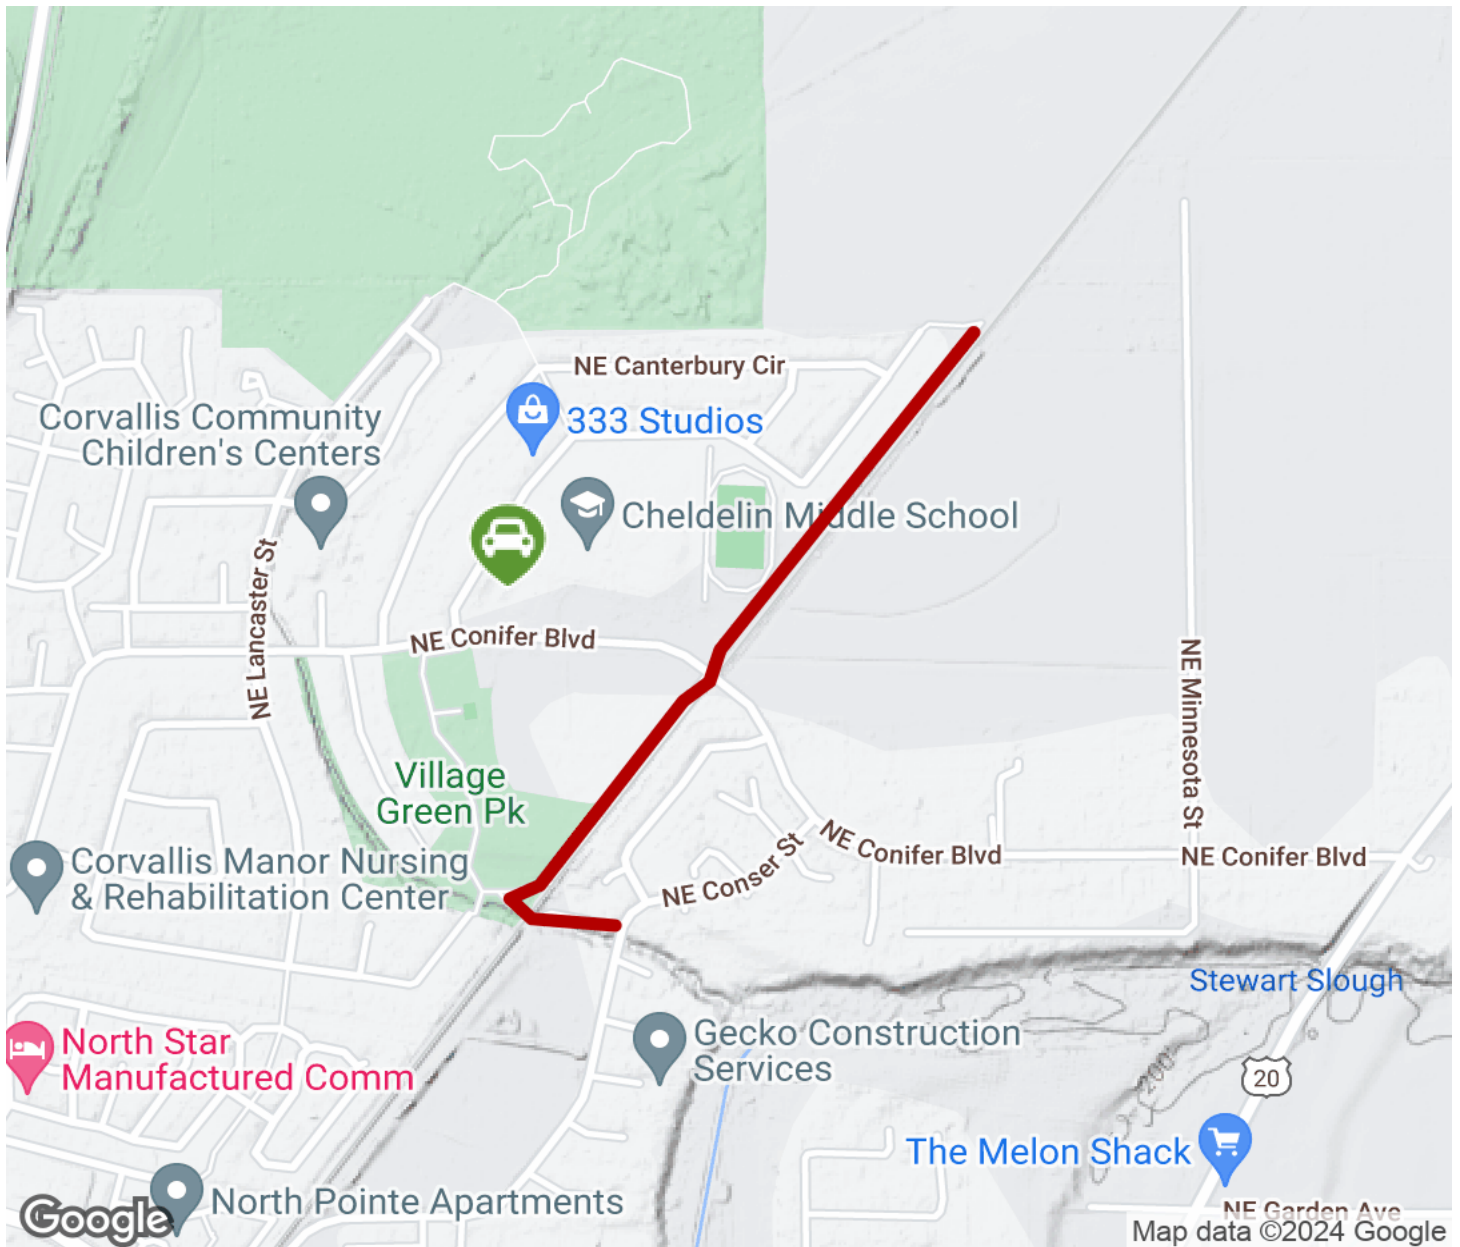

Village Green Trail

Oregon

Trailhead

Restroom

Parking

Water Fountain

Tunnel

TrailLink
by Rails-to-Trails Conservancy

TrailLink.com