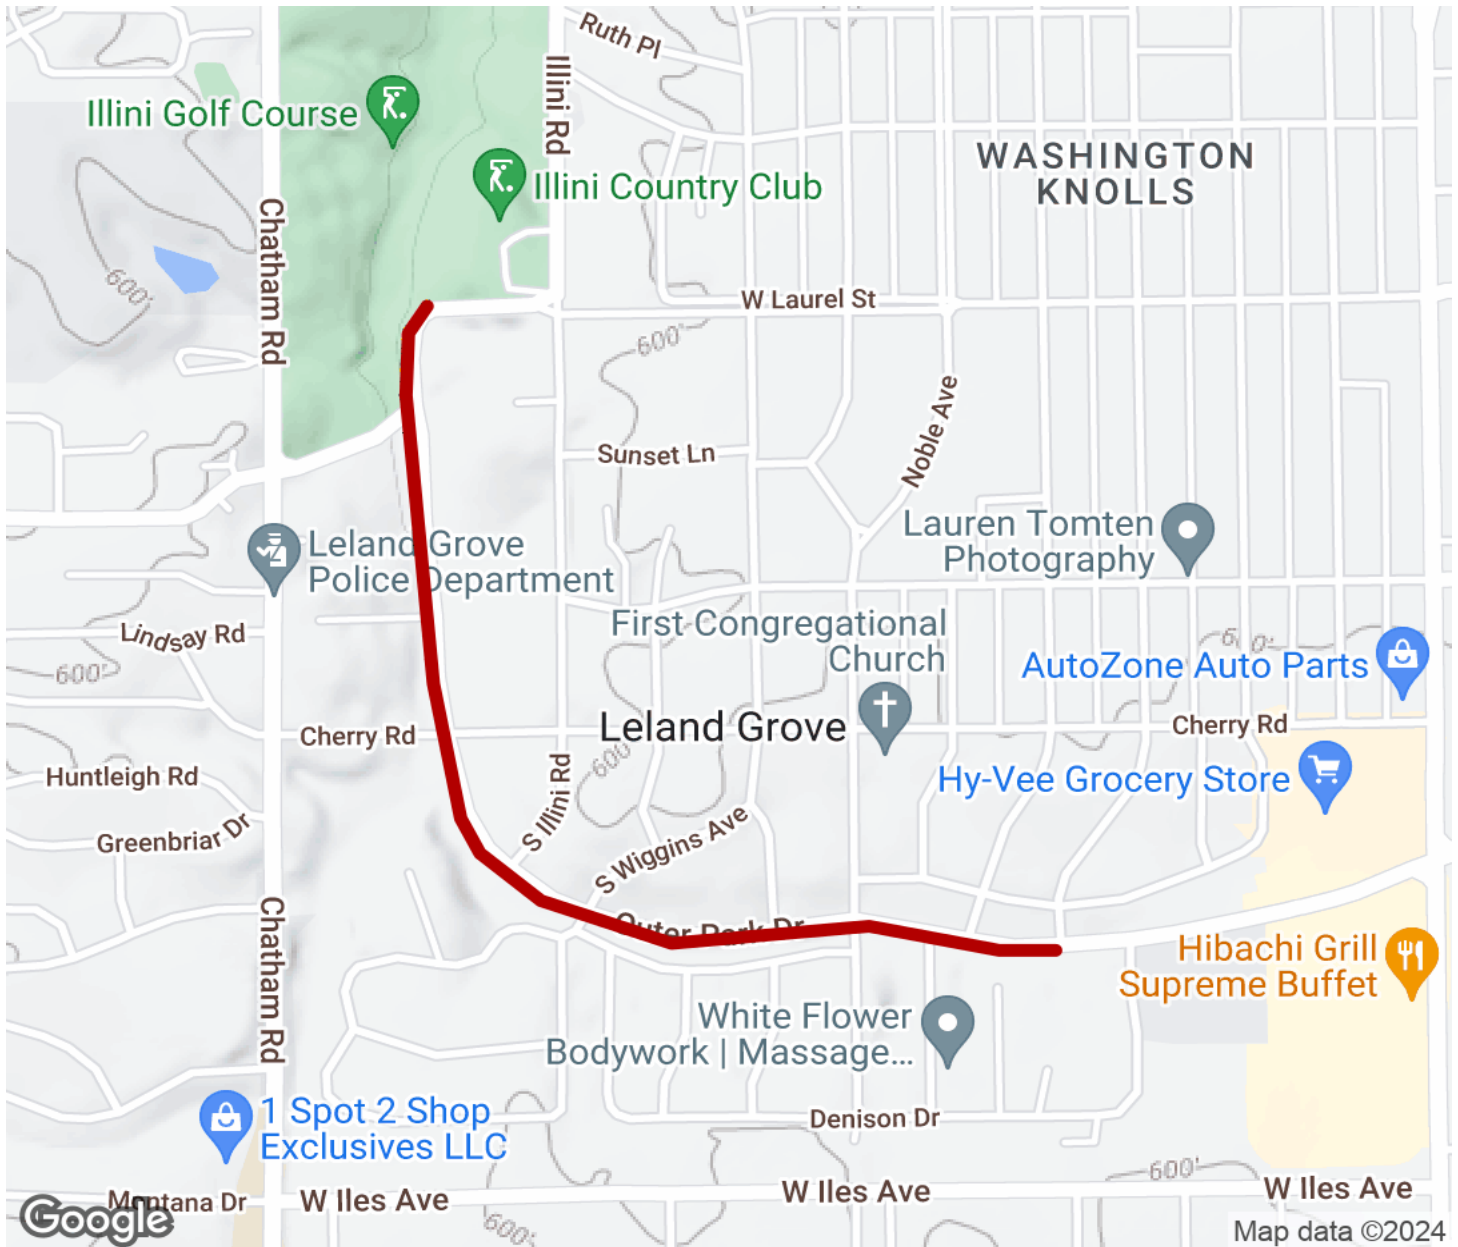

2024

TrailLink Unlimited

Guides

**Leland Grove  
Trail**  
*Illinois*

## Leland Grove Trail

Illinois

*At just under a mile in length, Leland Grove's trail is the kind of space people go to for a quick workout or simply a breath of fresh*

At just under a mile in length, Leland Grove's trail is the kind of space people go to for a quick workout or simply a breath of fresh air. The tree-lined trail parallels Outer Park Drive from Bates Avenue north to Illini Country Club, on the southern edge of Springfield's famous Washington Park. A short stretch of the trail consists on an on-street sidepath. Pleasant neighborhoods, plenty of landscaped greenery and rolling fairways form the setting for the trail. Leland Grove is an incorporated community adjacent to Springfield, IL.

# Leland Grove Trail

*Illinois*

**States:** Illinois

**Counties:** Sangamon

Length: 0.8miles

**Trail end points:** Laurel Street to Bates Avenue

**Trail surfaces:** Asphalt

**Trail category:** Greenway/Non-RT

# Leland Grove Trail

Illinois

Trailhead

Restroom

Parking

Water Fountain

Tunnel

**TrailLink**  
by Rails-to-Trails Conservancy