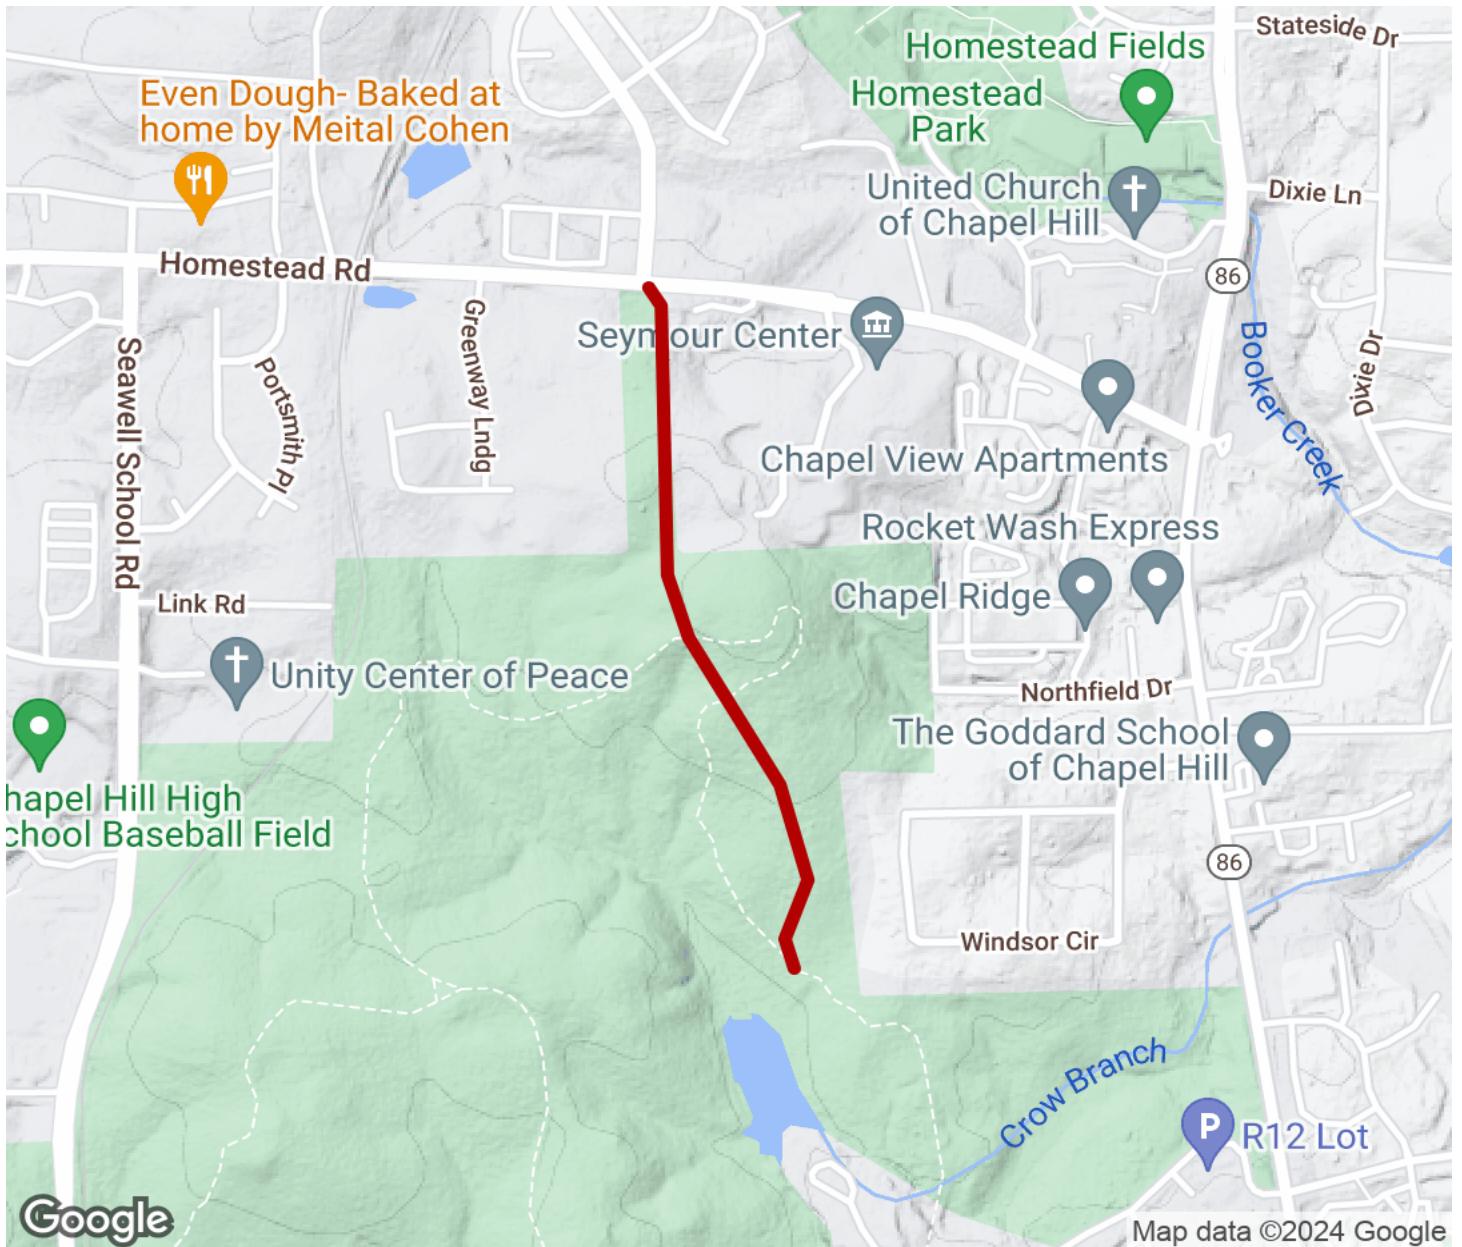

Carolina North Greenway

North Carolina

Trailhead

Restroom

Parking

Water Fountain

Tunnel

TrailLink
by Rails-to-Trails Conservancy

TrailLink.com