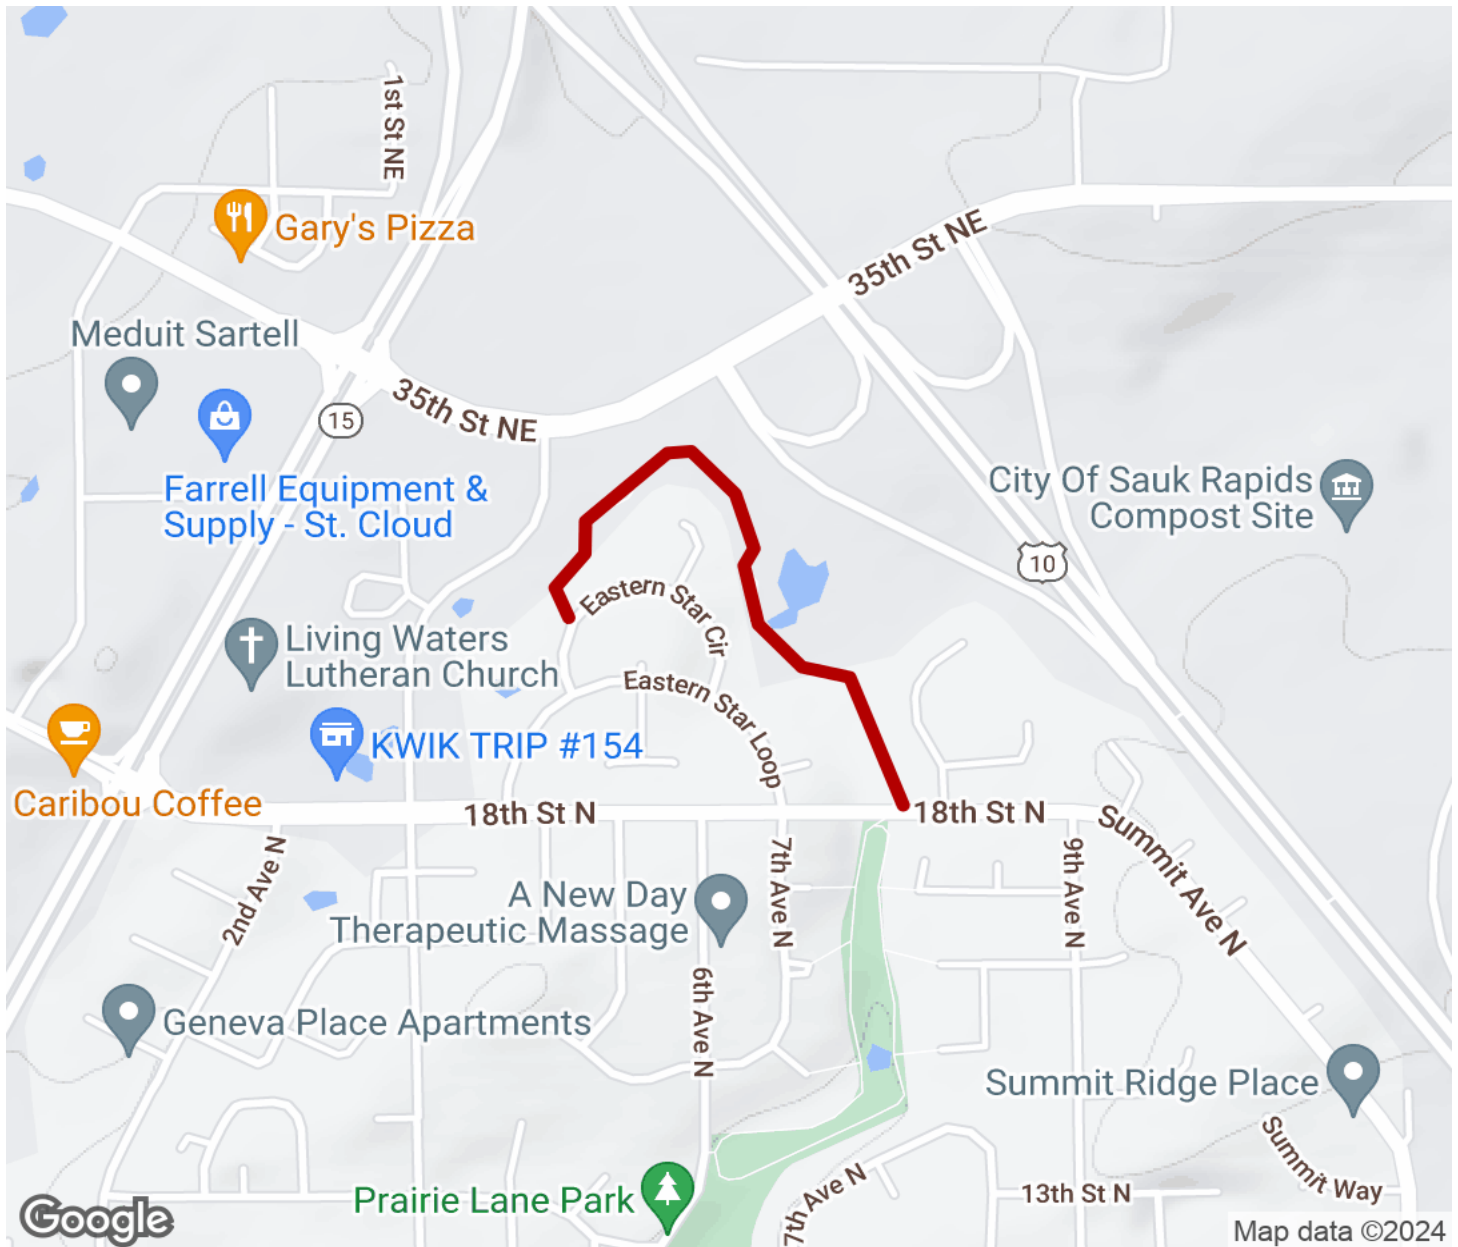

Eastern Star Trail

Minnesota

Trailhead

Restroom

Parking

Water Fountain

Tunnel

TrailLink
by Rails-to-Trails Conservancy

TrailLink.com