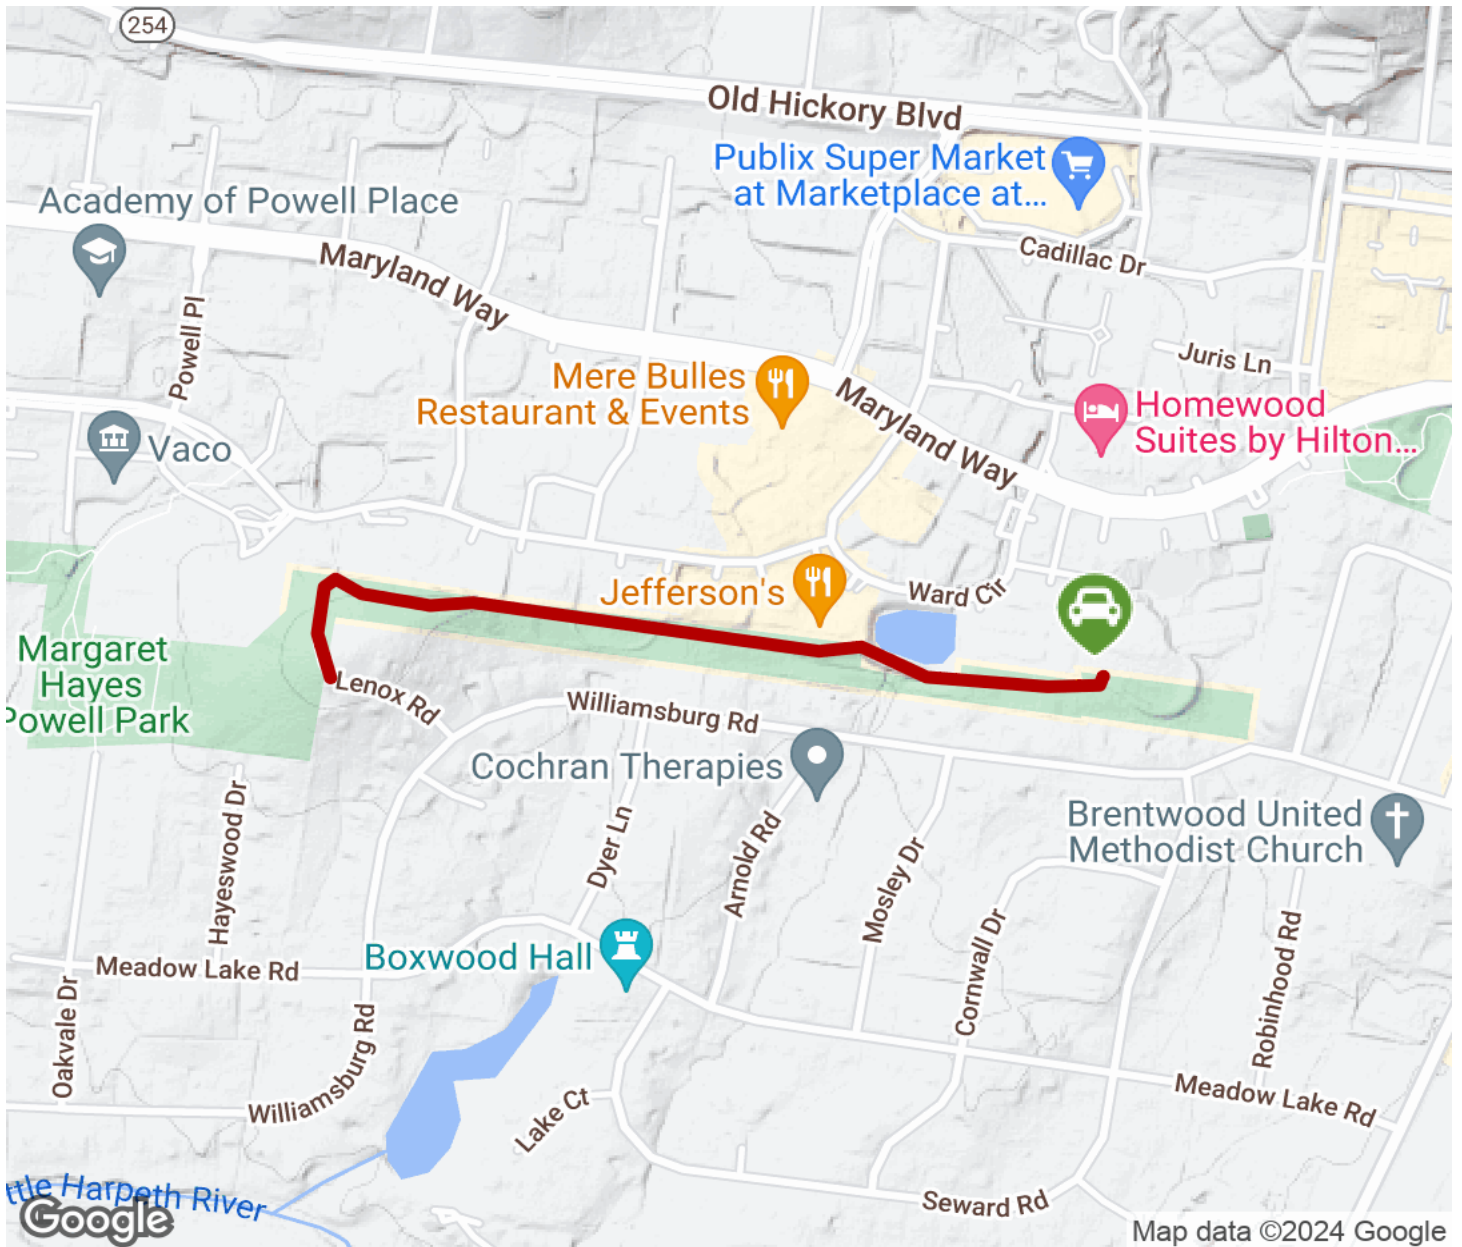

Maryland Farms Greenway Trail

Tennessee

Trailhead

Restroom

Parking

Water Fountain

Tunnel

TrailLink
by Rails-to-Trails Conservancy

TrailLink.com