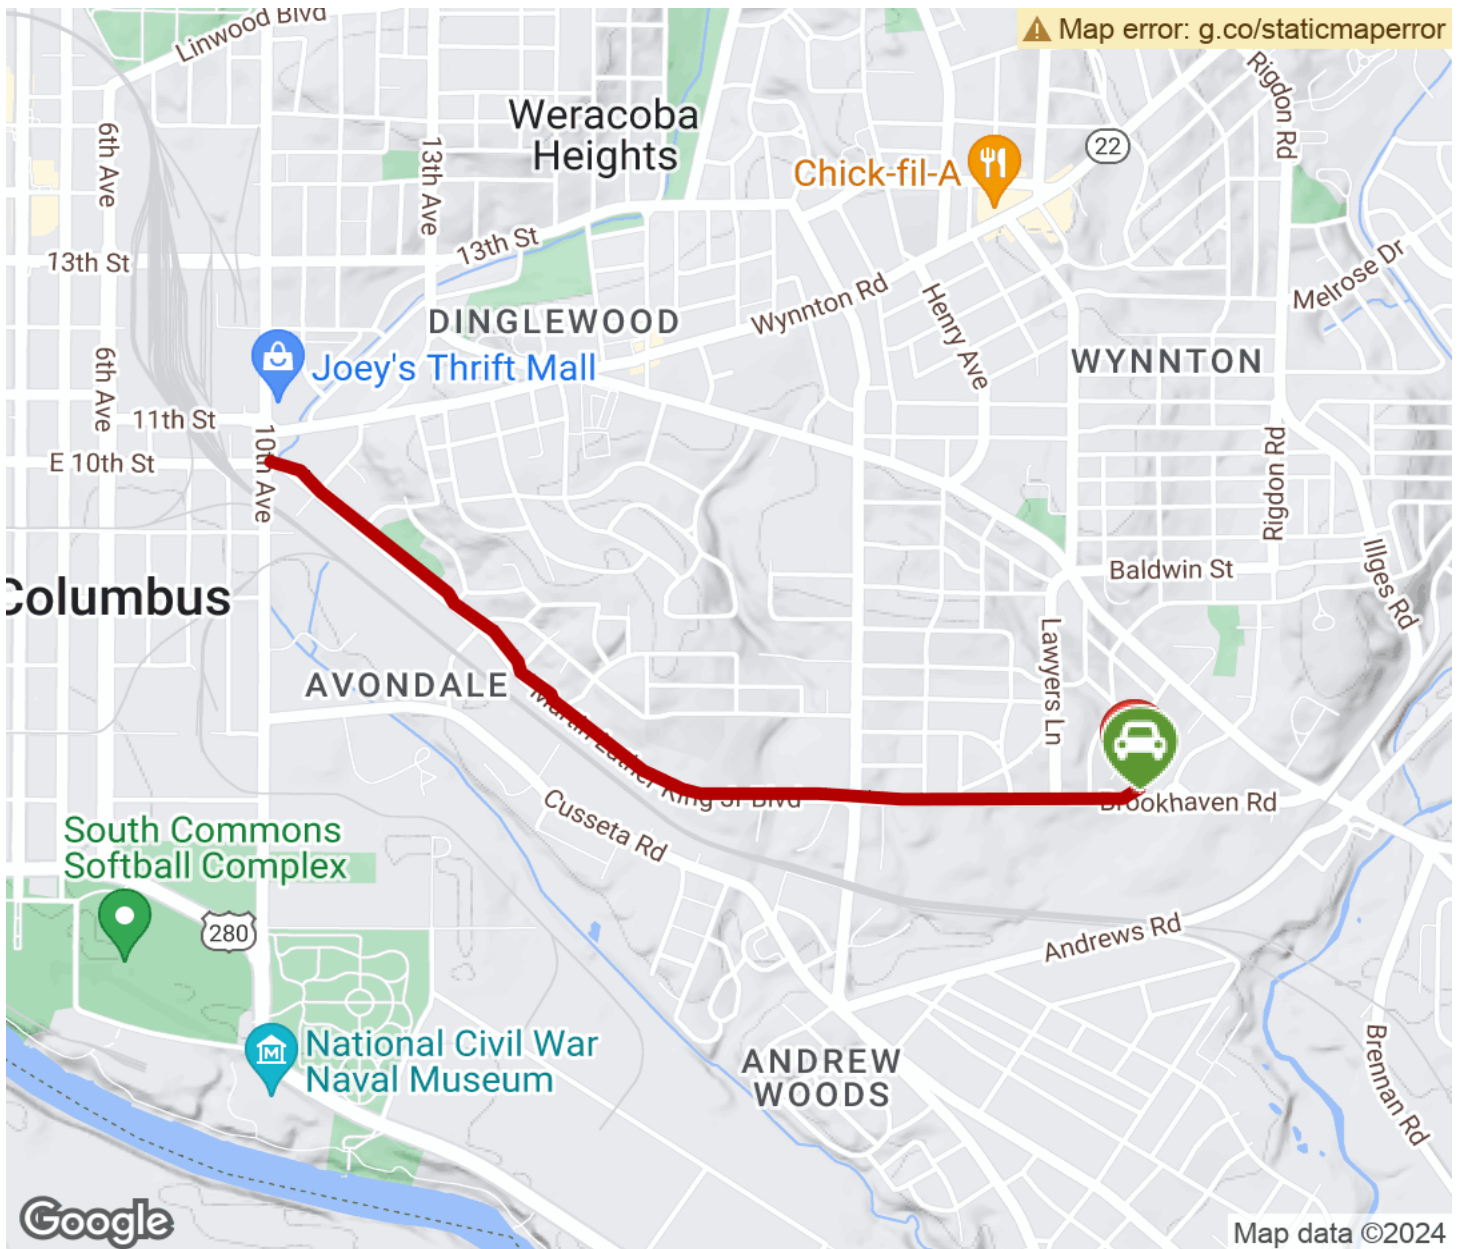

## **MLK Trail**

Georgia

*The MLK Trail parallels its namesake boulevard for over a mile-and-a-half. The trail's character is a combination of suburban and*

The MLK Trail parallels its namesake boulevard for over a mile-and-a-half. The trail's character is a combination of suburban and industrial. The two-lane trail connects residents of the adjacent neighborhoods to Theo McGee Park and the YMCA. The MLK Trail is part of Columbus' Dragonfly Trails Network, which includes other popular regional trails like the [Chatterhoochee Riverwalk](#) and [Columbus Fall Line Trace](#).

# MLK Trail

Georgia

**States:** Georgia

**Counties:** Muscogee

Length: 1.9miles

**Trail end points:** 10th Ave to Roosevelt Ave & MLK Blvd

**Trail surfaces:** Concrete

**Trail category:** Greenway/Non-RT

## Parking & Trail Access

Park at the trailhead: 2951 Martin Luther King Boulevard, Columbus.

# MLK Trail

Georgia

Trailhead

Restroom

Parking

Water Fountain

Tunnel