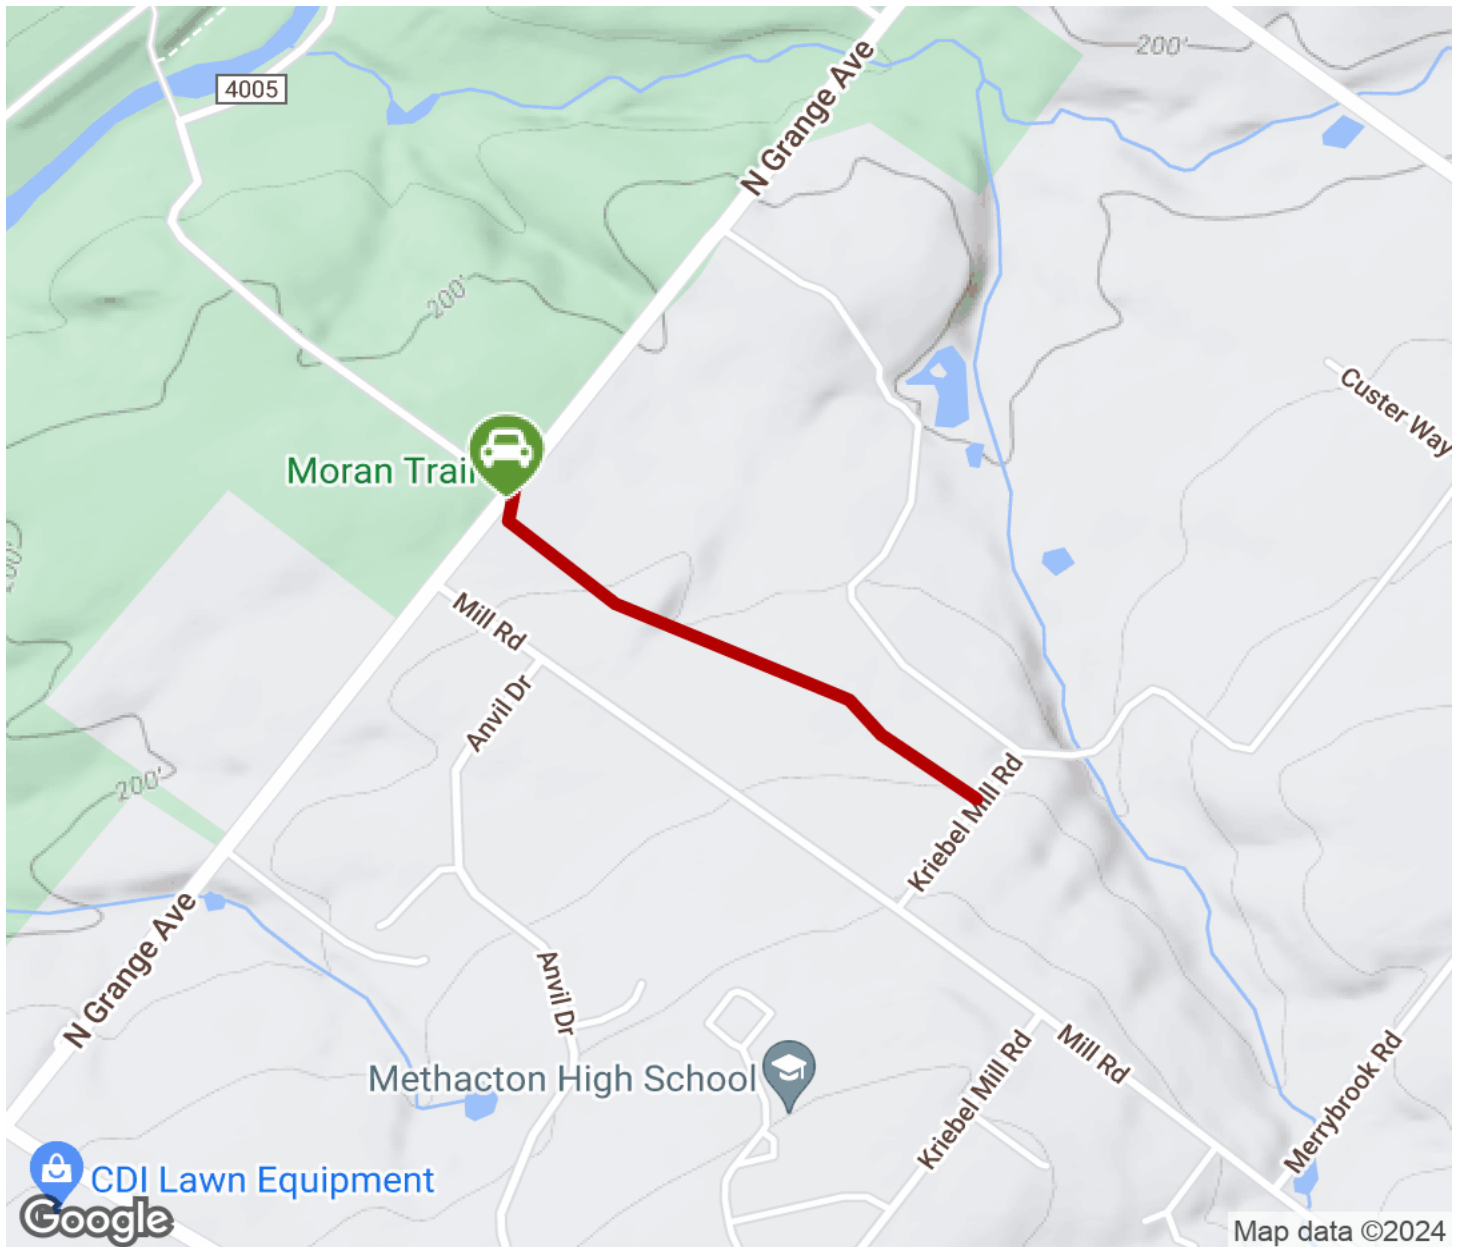

Moran Trail

Pennsylvania

Trailhead

Restroom

Parking

Water Fountain

Tunnel

TrailLink
by Rails-to-Trails Conservancy

TrailLink.com