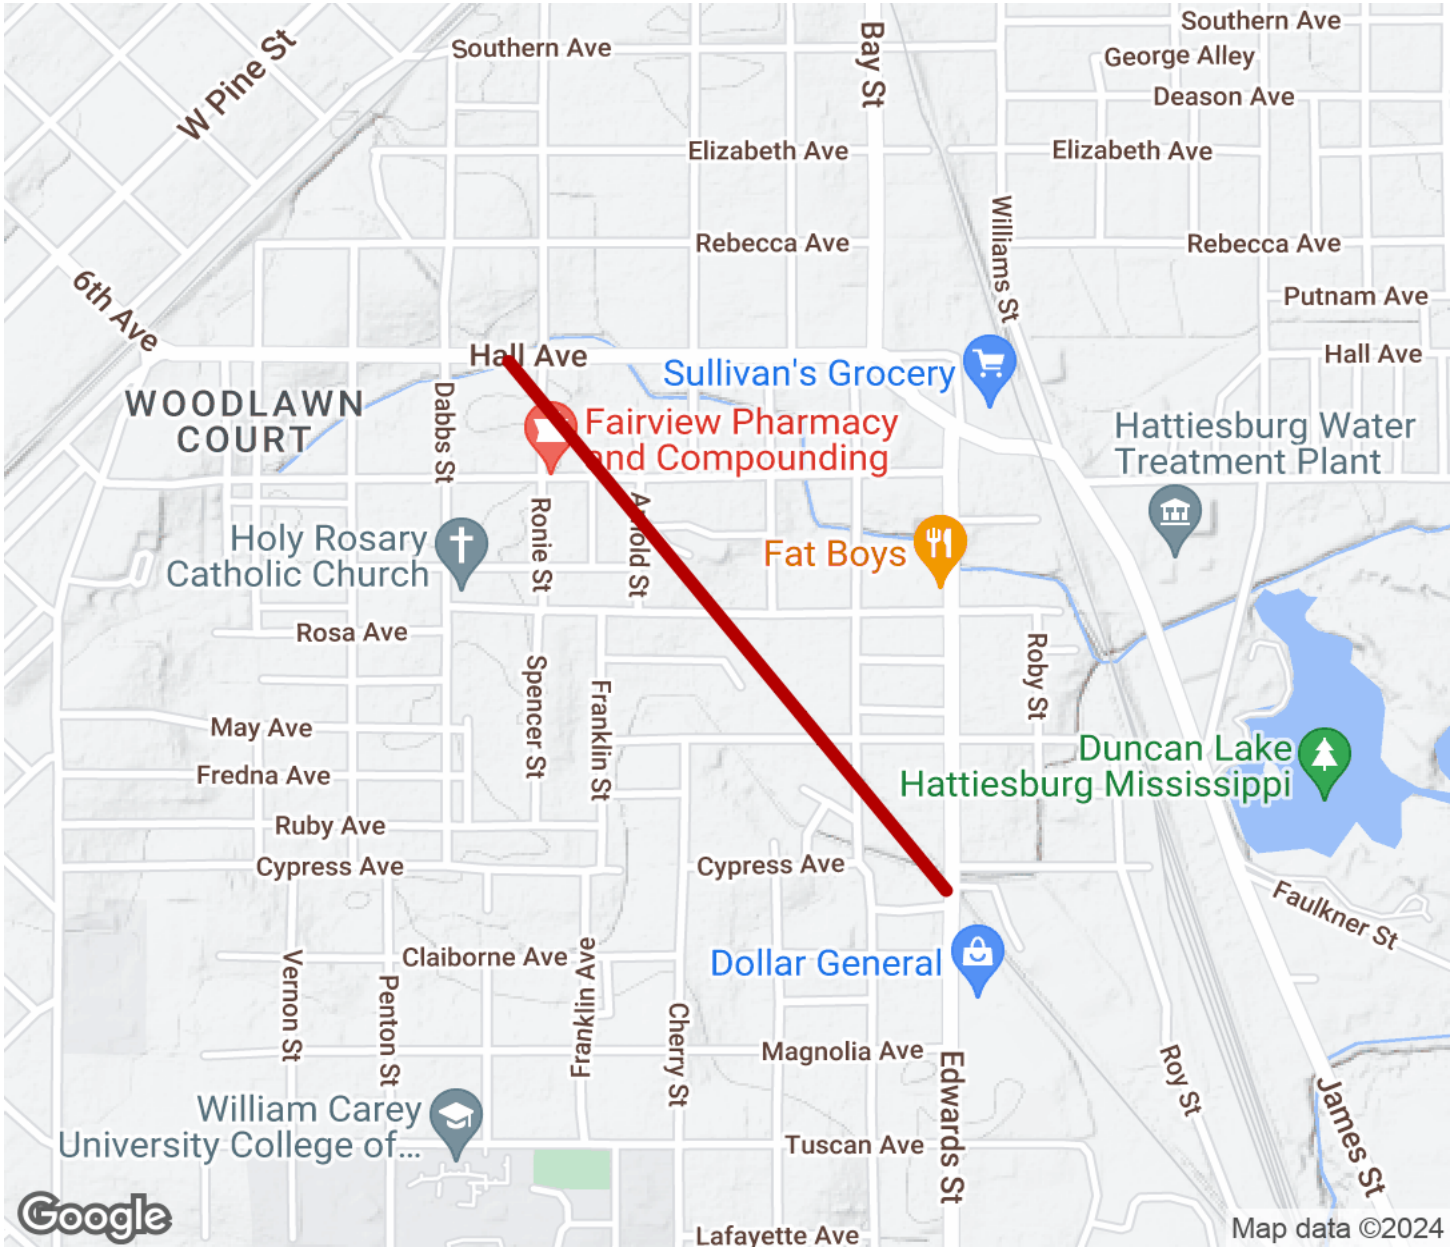

2024

TrailLink Unlimited 

Guides

**Hattiesburg
Rail Trail**
Mississippi

Hattiesburg Rail Trail

Mississippi

This short paved multi-use path runs through southwest Hattiesburg. The wooded trail runs through neighborhoods and

This short paved multi-use path runs through southwest Hattiesburg. The wooded trail runs through neighborhoods and behind the houses of residents.

Hattiesburg Rail Trail

Mississippi

States: Mississippi

Counties: Forrest

Length: 0.9miles

Trail end points: 499 Hall Ave (Hattiesburg) to
Edwards St & Chestnut Ave

Trail surfaces: Asphalt

Trail category: Rail-Trail

Trail activities: Bike, Wheelchair
Accessible, Walking

Parking & Trail Access

Hattiesburg Rail Trail

Mississippi

Trailhead

Restroom

Parking

Water Fountain

Tunnel

TrailLink