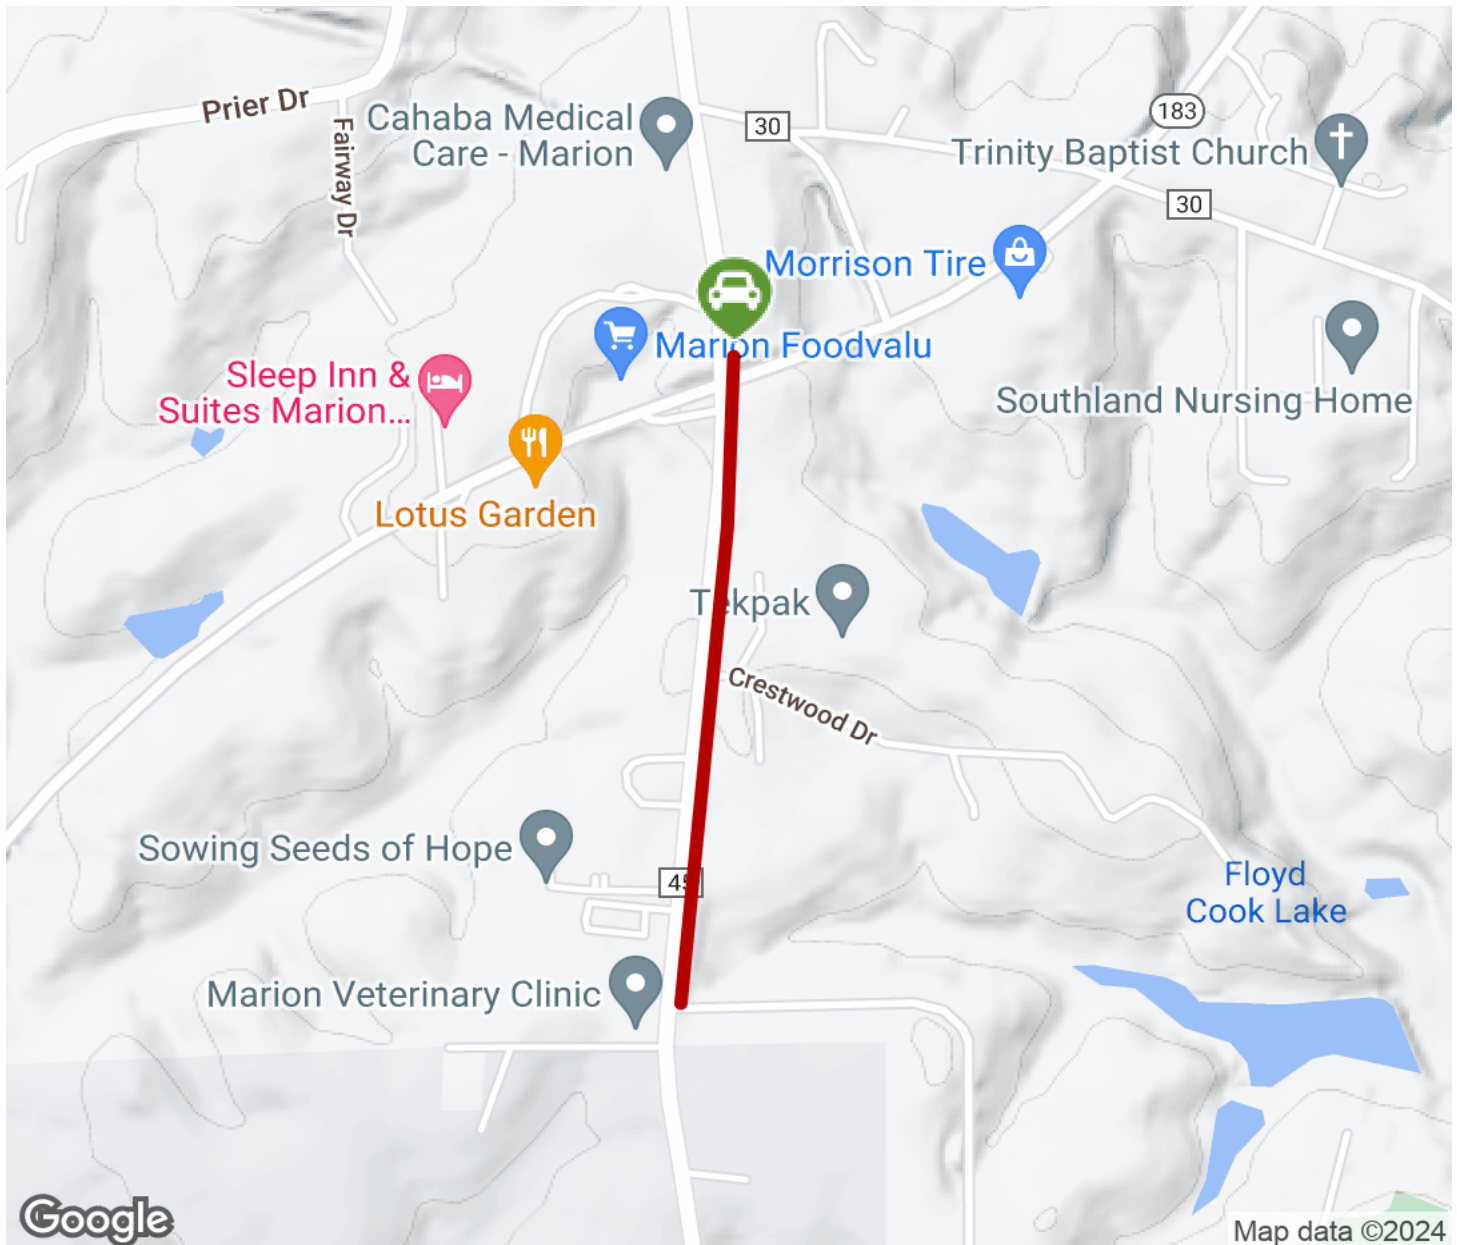

Georgia Walker Memorial Walking Trail

Alabama

Trailhead

Restroom

Parking

Water Fountain

Tunnel

TrailLink
by Rails-to-Trails Conservancy

TrailLink.com