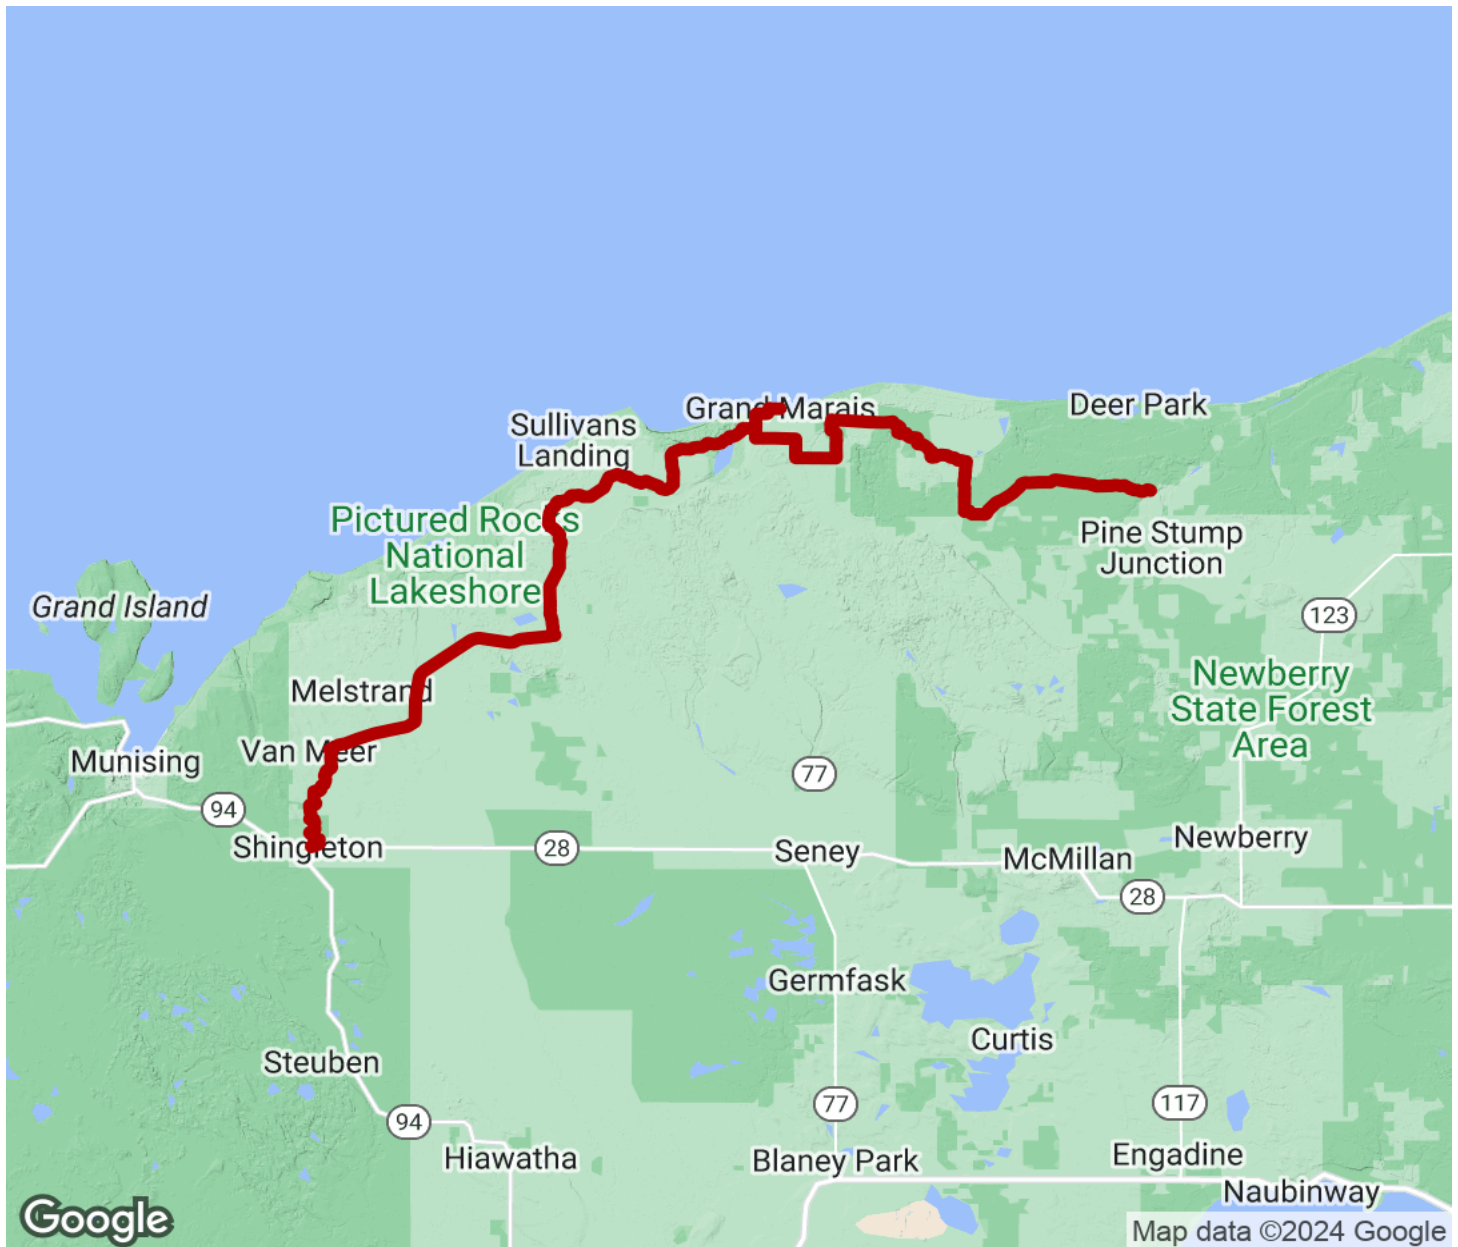

Grand Marais Trail

Michigan

Trailhead

Restroom

Parking

Water Fountain

Tunnel

TrailLink
by Rails-to-Trails Conservancy

TrailLink.com