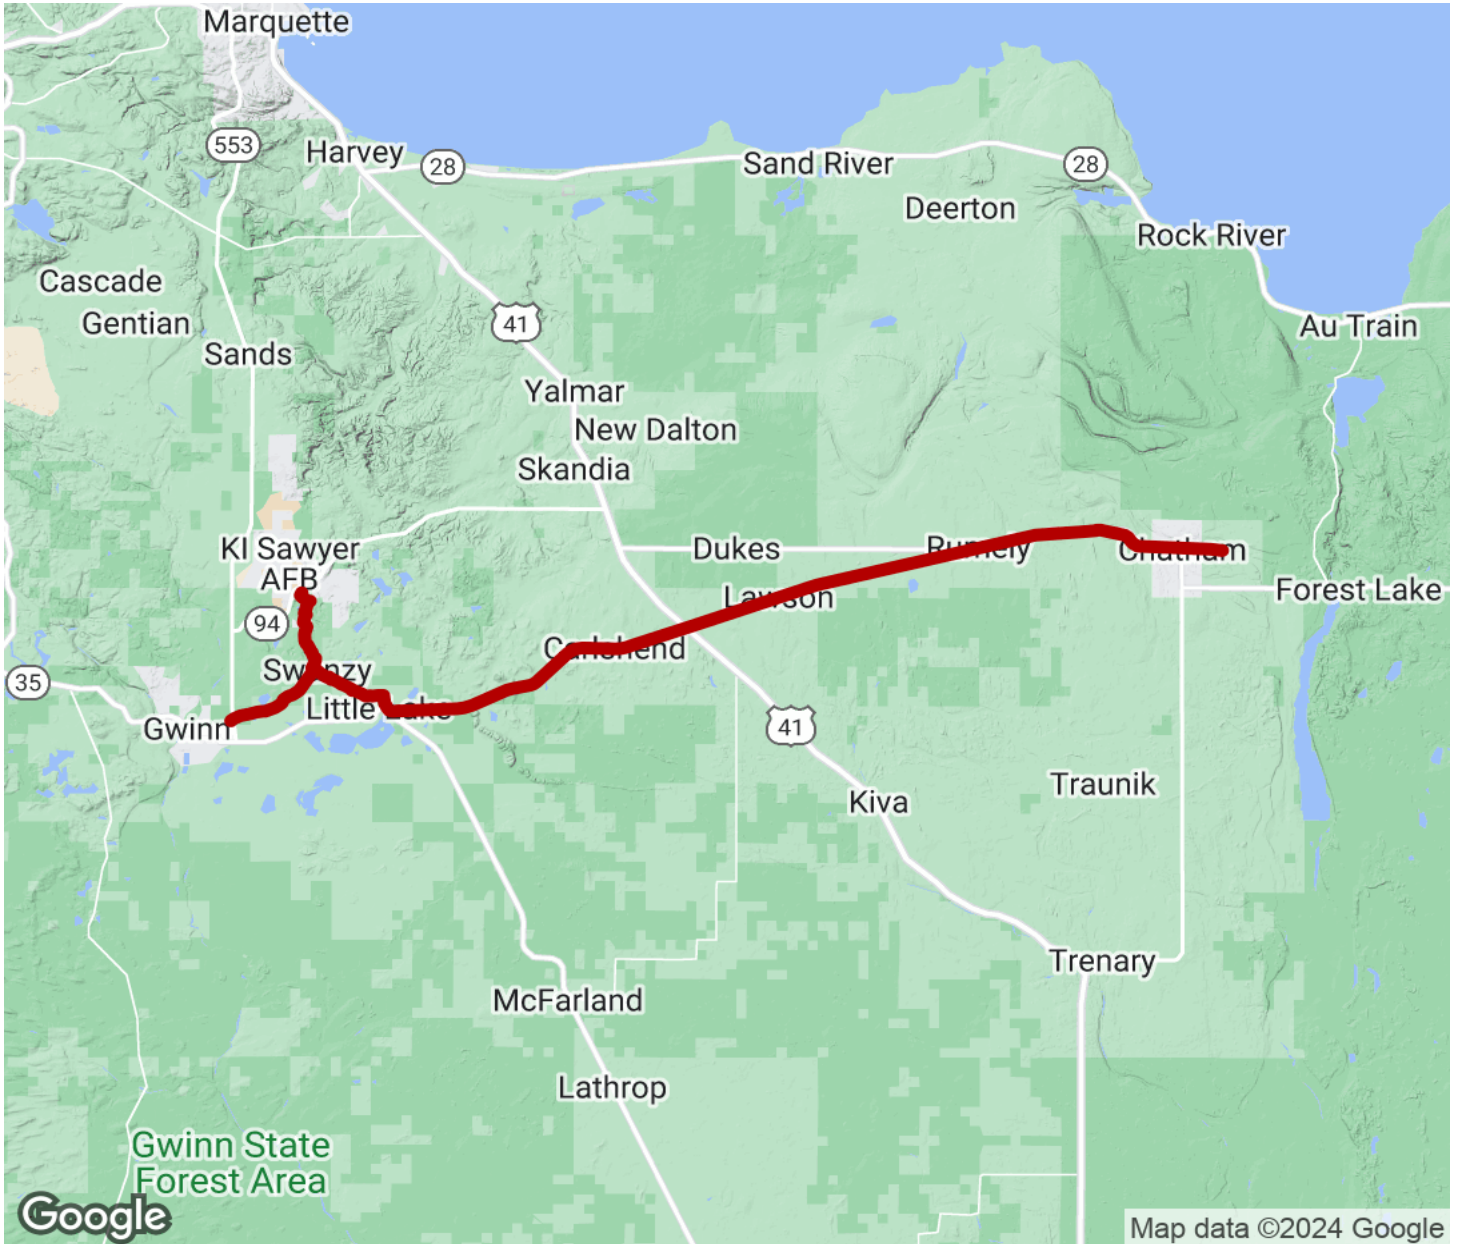

Little Lake to Chatham Snowmobile Trail

Michigan

Trailhead

Restroom

Parking

Water Fountain

Tunnel

TrailLink
by Rails-to-Trails Conservancy

TrailLink.com