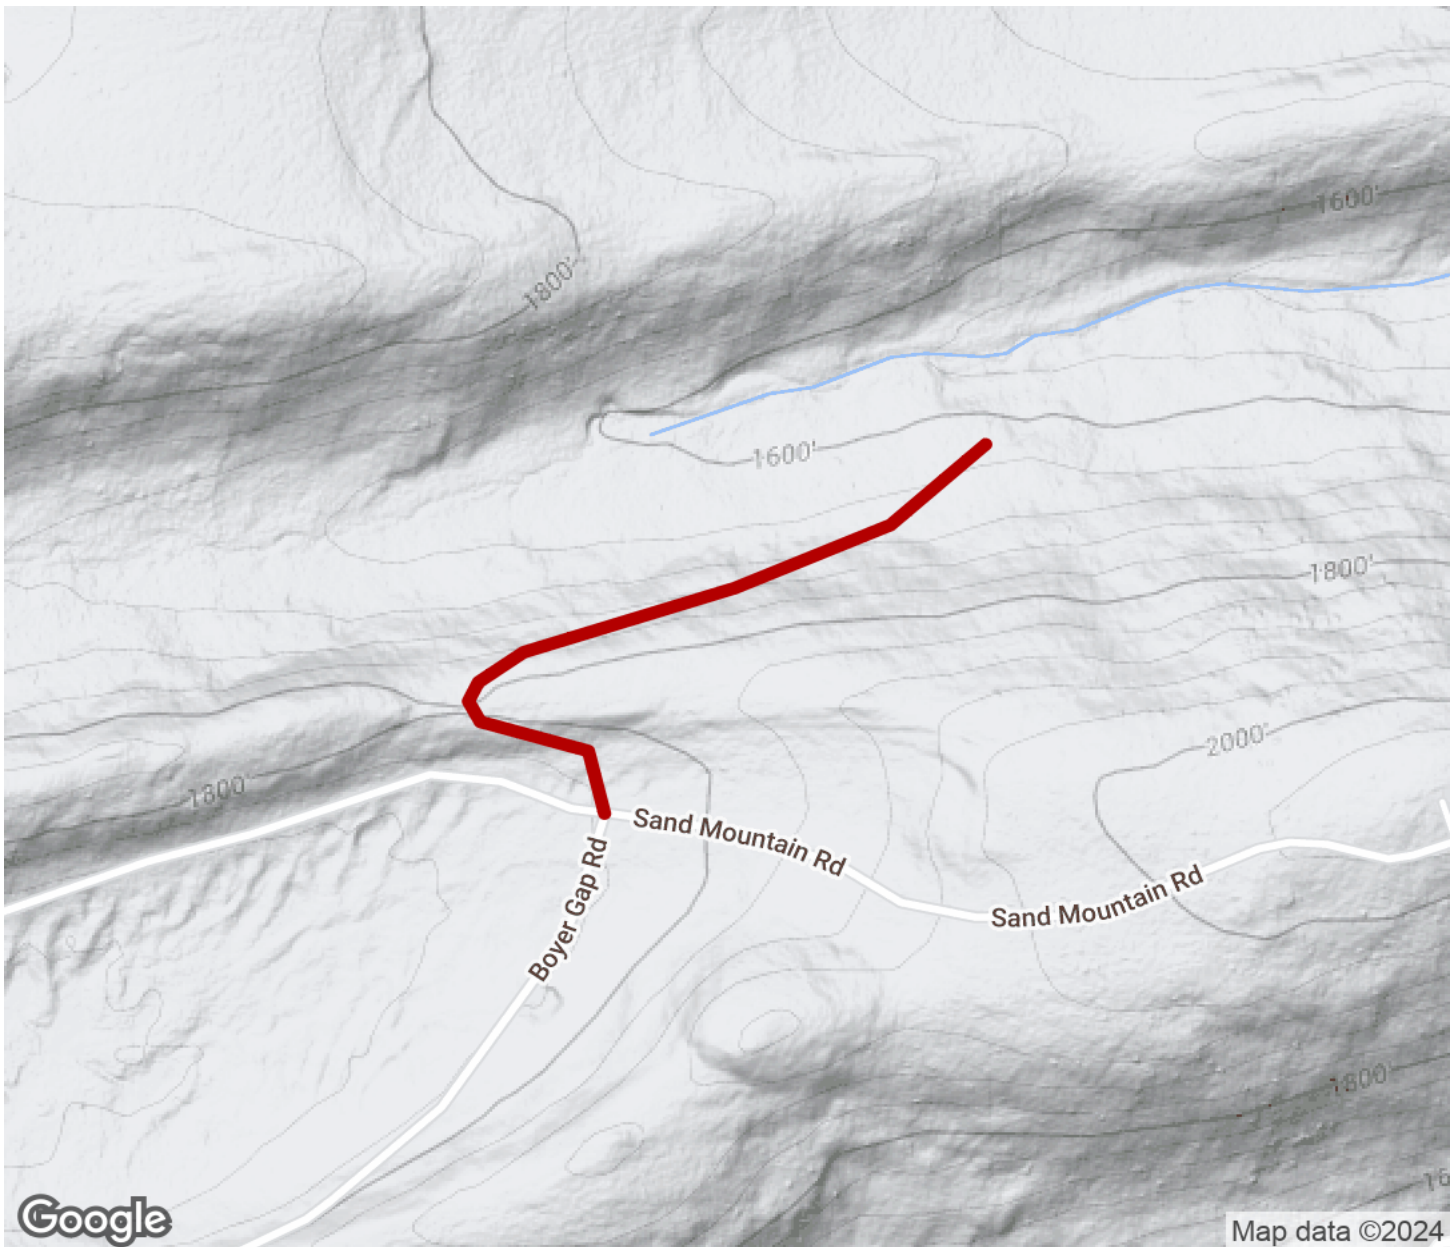

2024

TrailLink Unlimited

Guides

Buffalo Flat Trail

Pennsylvania

Buffalo Flat Trail

Pennsylvania

Buffalo Flat Trail

Pennsylvania

States: Pennsylvania

Counties: Union

Length: 0.5miles

Trail end points: Bald Eagle State Forest to
Bald Eagle State Forest

Trail surfaces: Dirt

Trail category: Rail-Trail

Trail activities: Bike, Horseback
Riding, Mountain Biking, Walking, Cross
Country Skiing

Parking & Trail Access

Buffalo Flat Trail

Pennsylvania

Trailhead

Restroom

Parking

Water Fountain

Tunnel