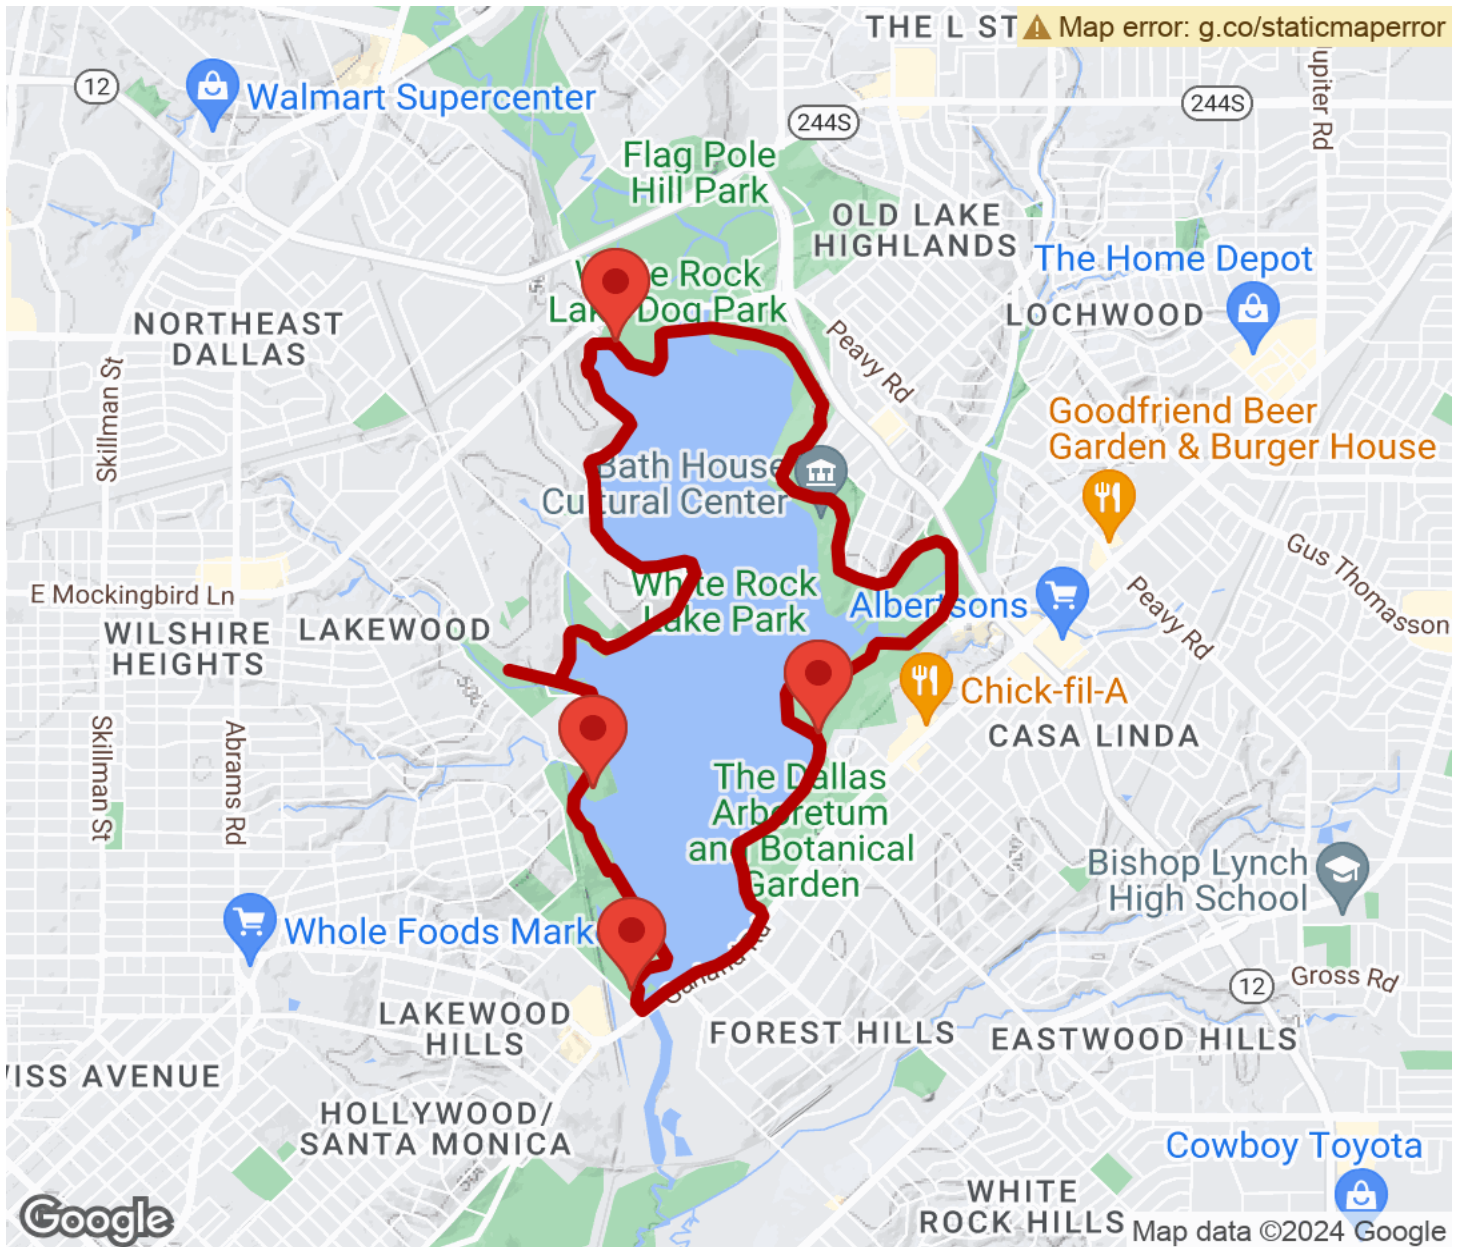

2024

TrailLink Unlimited

Guides

**White Rock  
Lake Park  
Loop Trail**  
*Texas*

# White Rock Lake Park Loop Trail

Texas

*The White Rock Lake Park Loop Trail is a part of the City of Dallas trails system. This loop trail is one of Dallas' most popular trails.*

The White Rock Lake Park Loop Trail is a part of the City of Dallas trails system. This loop trail is one of Dallas' most popular trails. The trail follows the shoreline of White Rock Lake and connects many of the features and amenities within the park. This trail also connects to the [Union Pacific Trail](#), the [Santa Fe Trail](#), the [Katy Spur Trail](#), and the [White Rock Creek Trail \(North\)](#).

# White Rock Lake Park Loop Trail

Texas

**States:** Texas

**Counties:** Dallas

Length: 9.4miles

**Trail end points:** W. Lawther Dr. (White Rock Lake) to W. Lawther Dr.

**Trail surfaces:** Asphalt

**Trail category:** Greenway/Non-RT

# White Rock Lake Park Loop Trail

Texas

Trailhead

Restroom

Parking

Water Fountain

Tunnel

**TrailLink**  
by Rails-to-Trails Conservancy