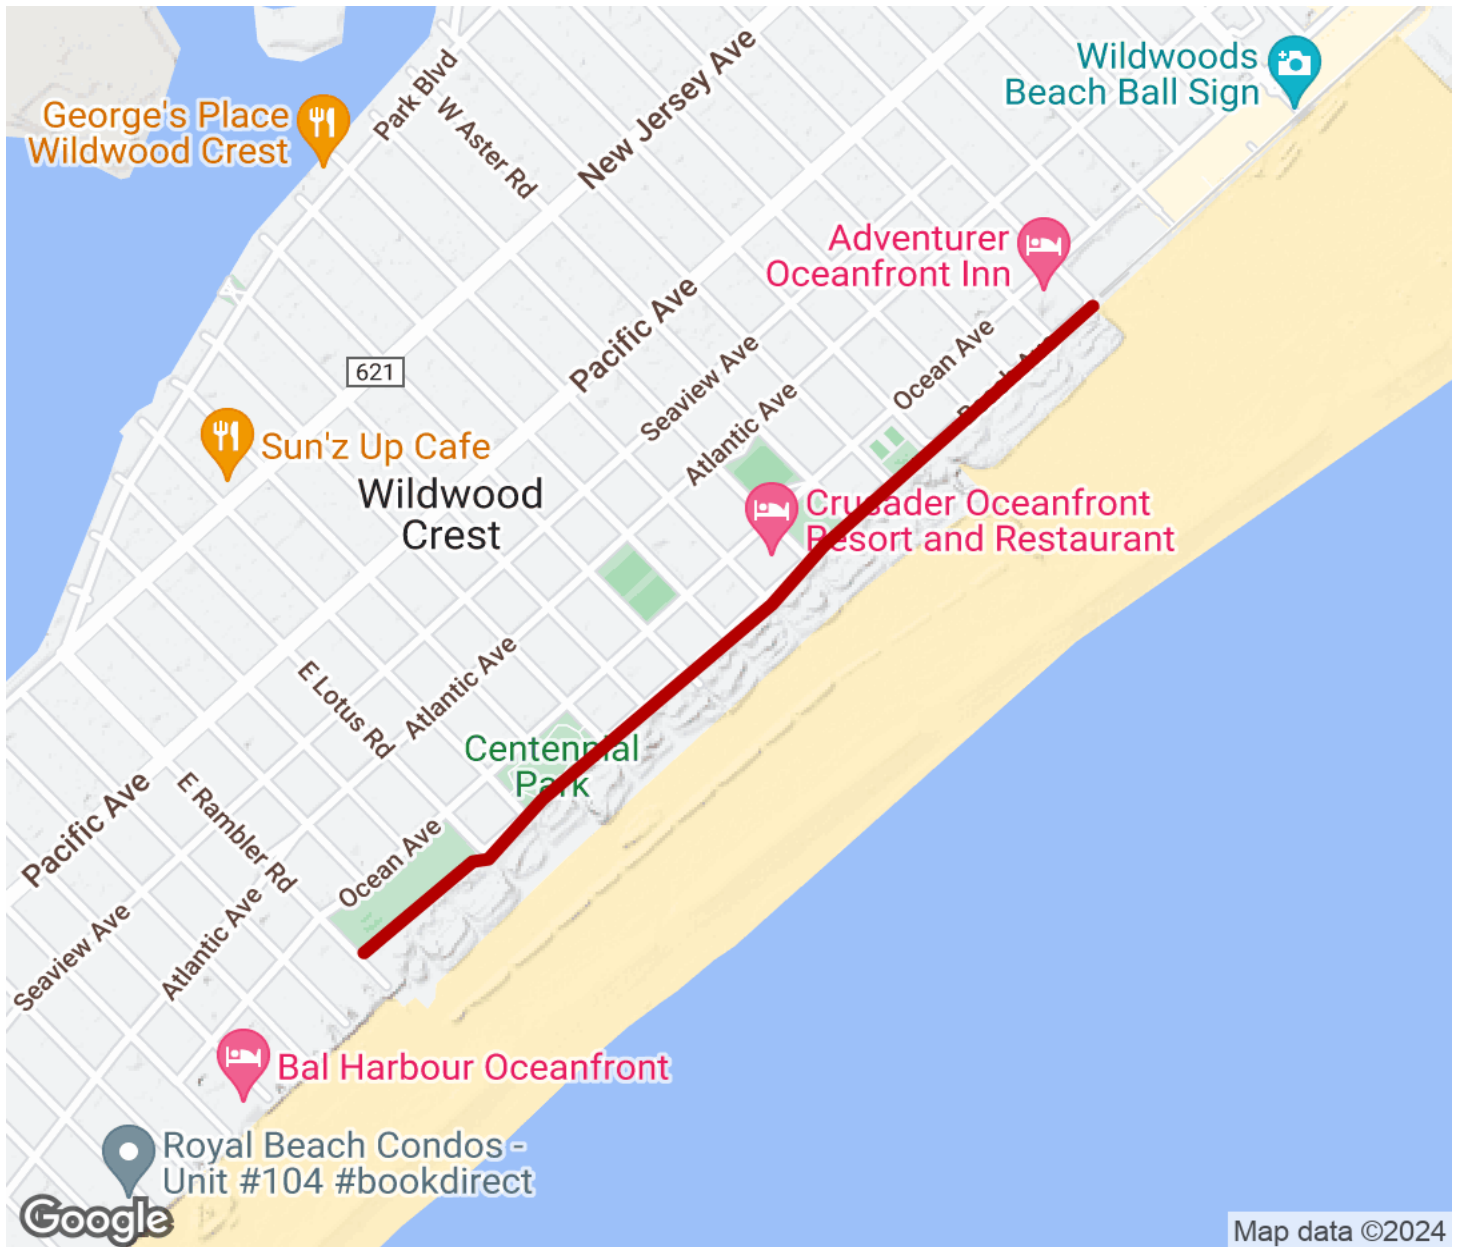

Wildwood Crest Bike Path

New Jersey

Trailhead

Restroom

Parking

Water Fountain

Tunnel

TrailLink
by Rails-to-Trails Conservancy

TrailLink.com