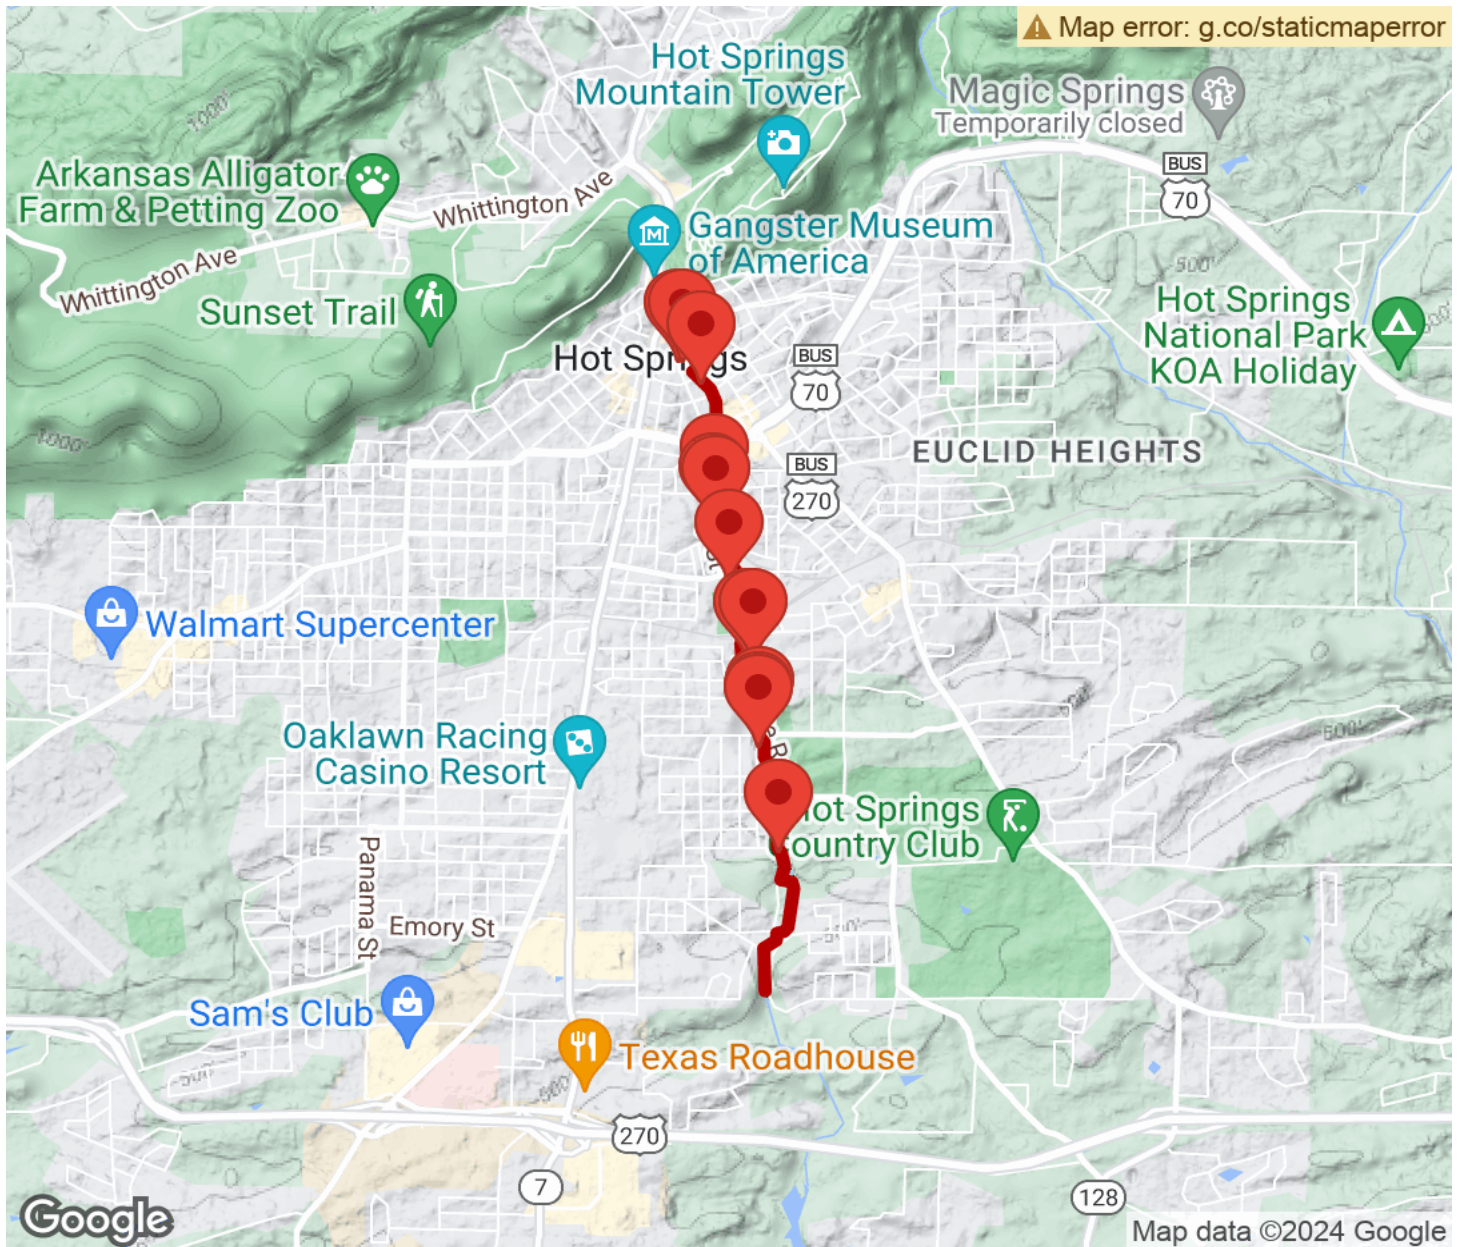

Hot Springs Creek Greenway Trail

Arkansas

Trailhead

Restroom

Parking

Water Fountain

Tunnel

TrailLink
by Rails-to-Trails Conservancy

TrailLink.com