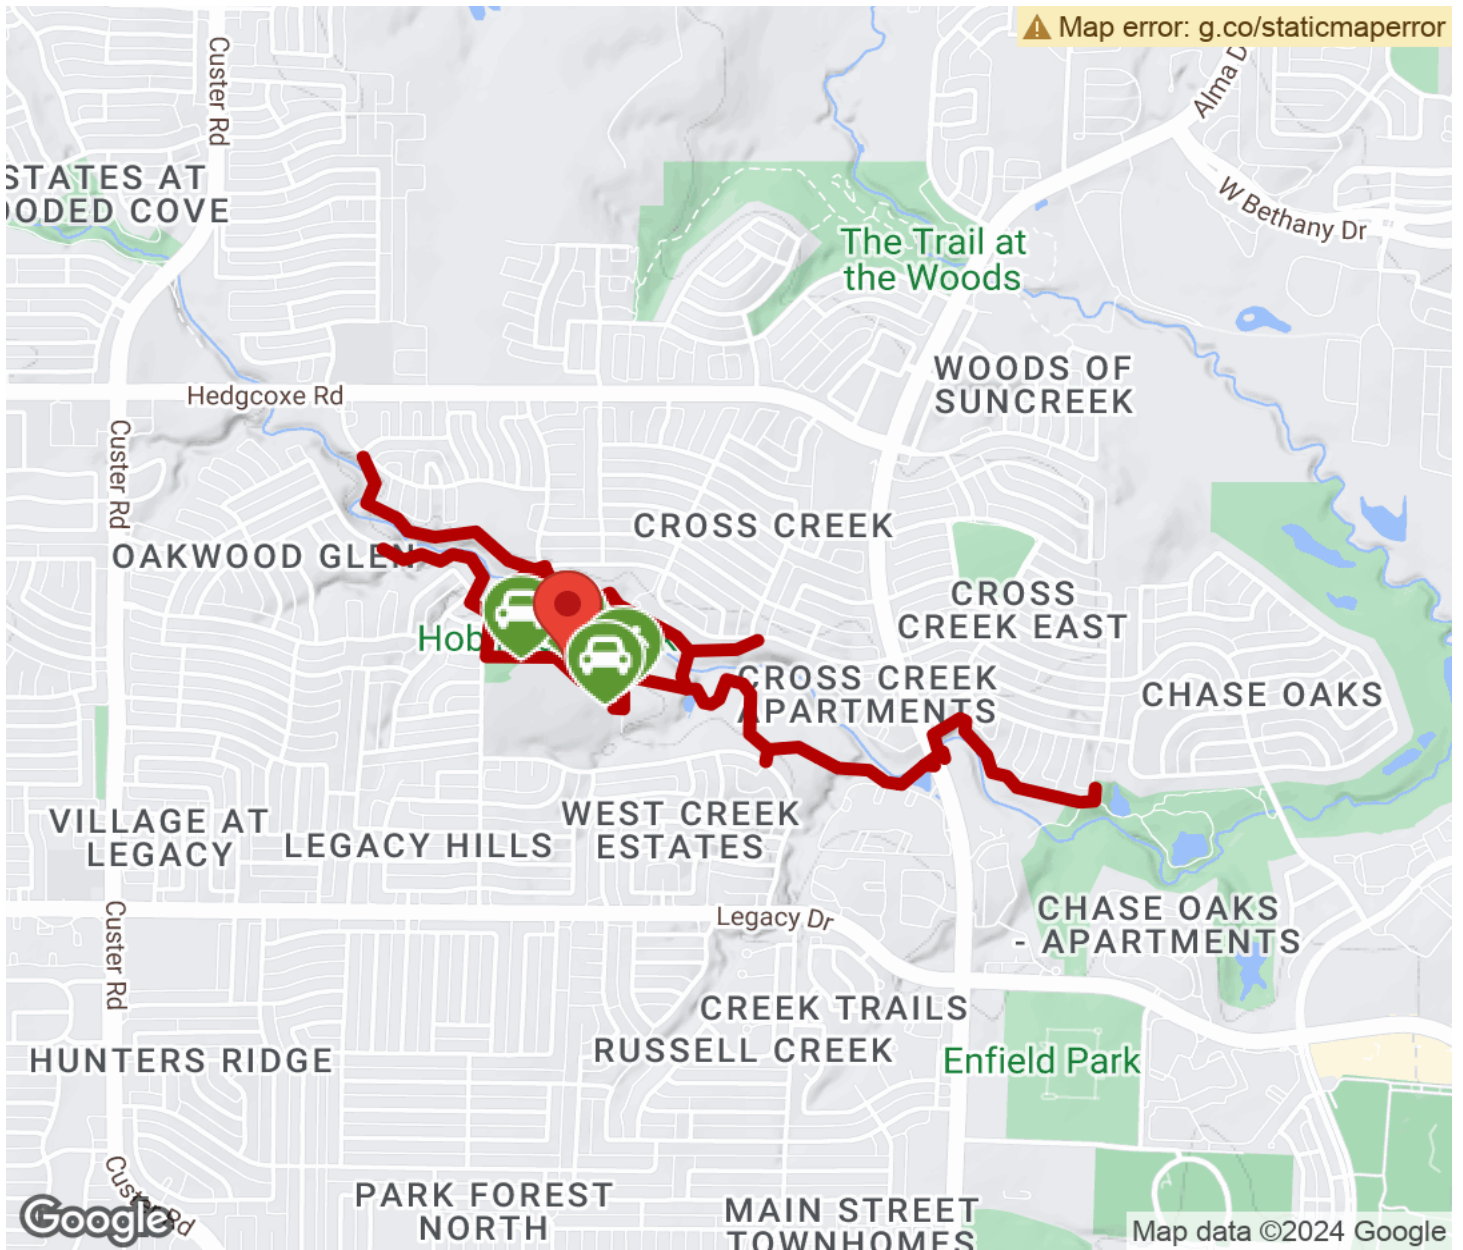

Hoblitzelle Park Trail

Texas

Trailhead

Restroom

Parking

Water Fountain

Tunnel

TrailLink
by Rails-to-Trails Conservancy

TrailLink.com