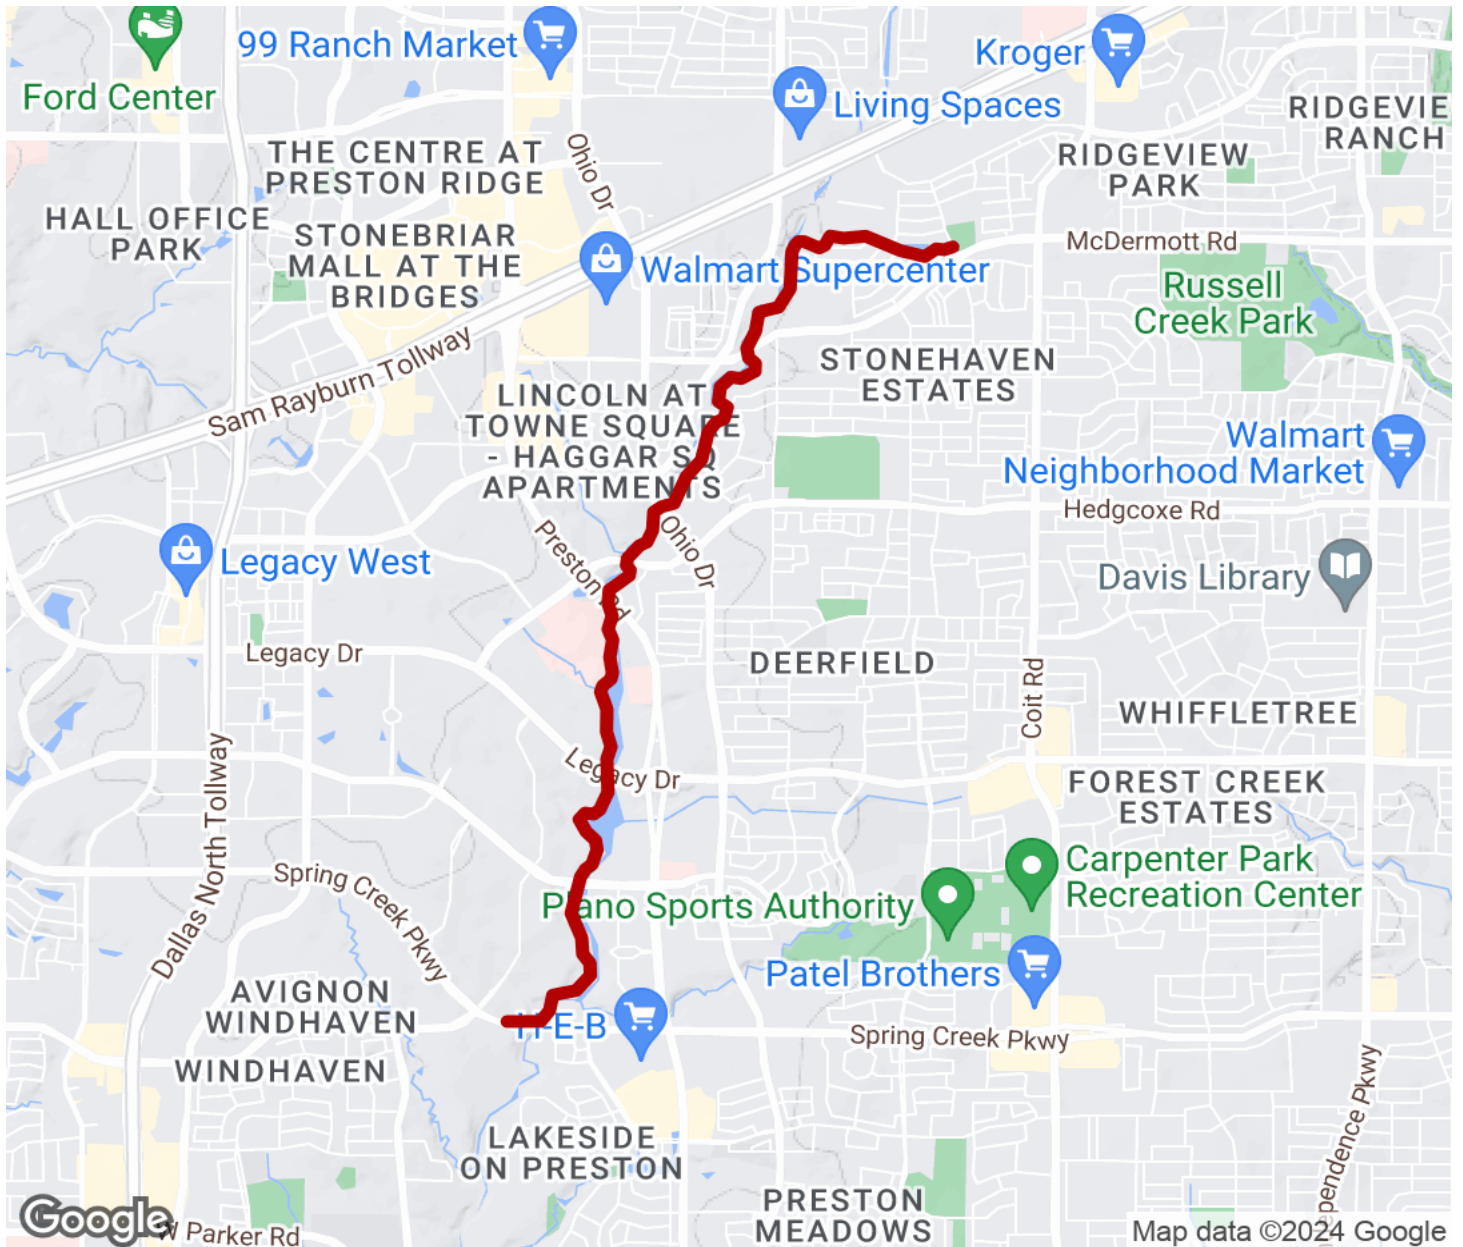

2024

TrailLink Unlimited

Guides

**Legacy Trail
(TX)**
Texas

Legacy Trail (TX)

Texas

The Legacy Trail is a part of the City of Plano trail system. This trail consists of three disconnected segments. The northern most

The Legacy Trail is a part of the City of Plano trail system. This trail consists of three disconnected segments. The northern most segment connects to the [Preston Ridge Trail](#).

Legacy Trail (TX)

Texas

States: Texas

Counties: Collin

Length: 2.9miles

Trail end points: Spring Creek Pkwy., Plano to
Rockledge Ln., Plano

Trail surfaces: Concrete

Trail category: Greenway/Non-RT

Trail activities: Bike, Inline
Skating, Wheelchair Accessible, Walking

Parking & Trail Access

Legacy Trail (TX)

Texas

Trailhead

Restroom

Parking

Water Fountain

Tunnel