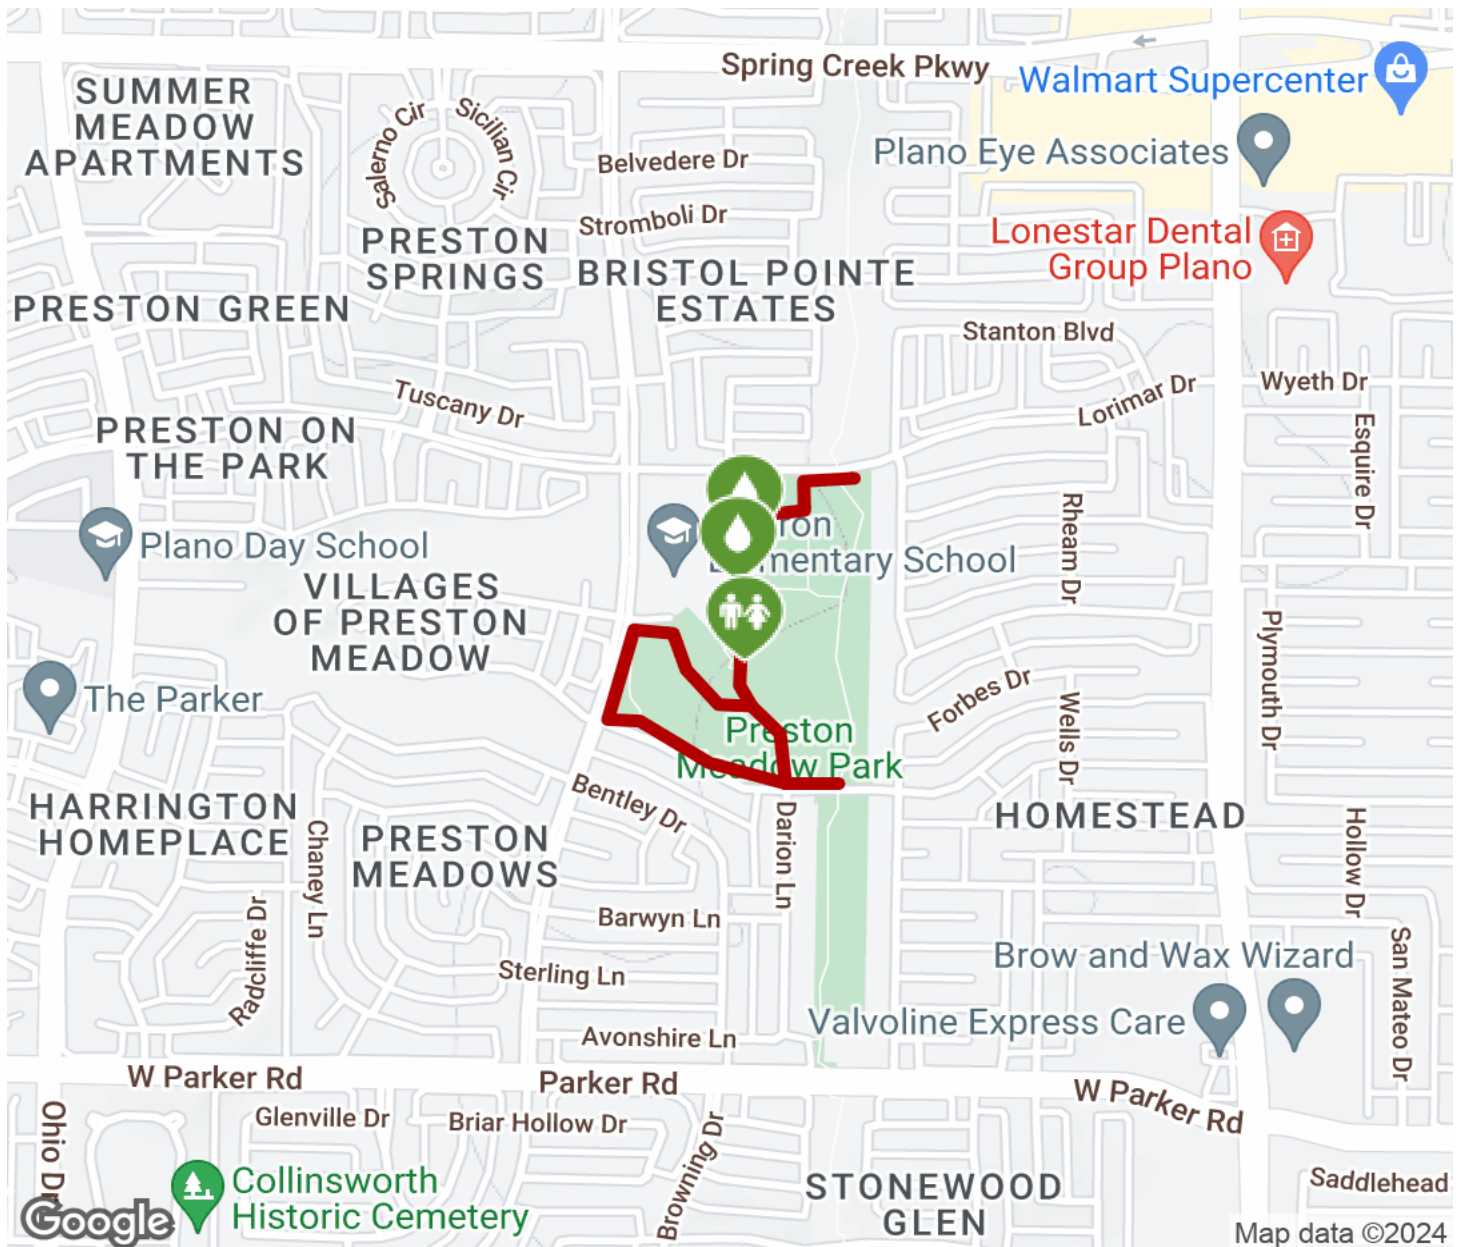

Preston Meadow Trail

Texas

Trailhead

Restroom

Parking

Water Fountain

Tunnel