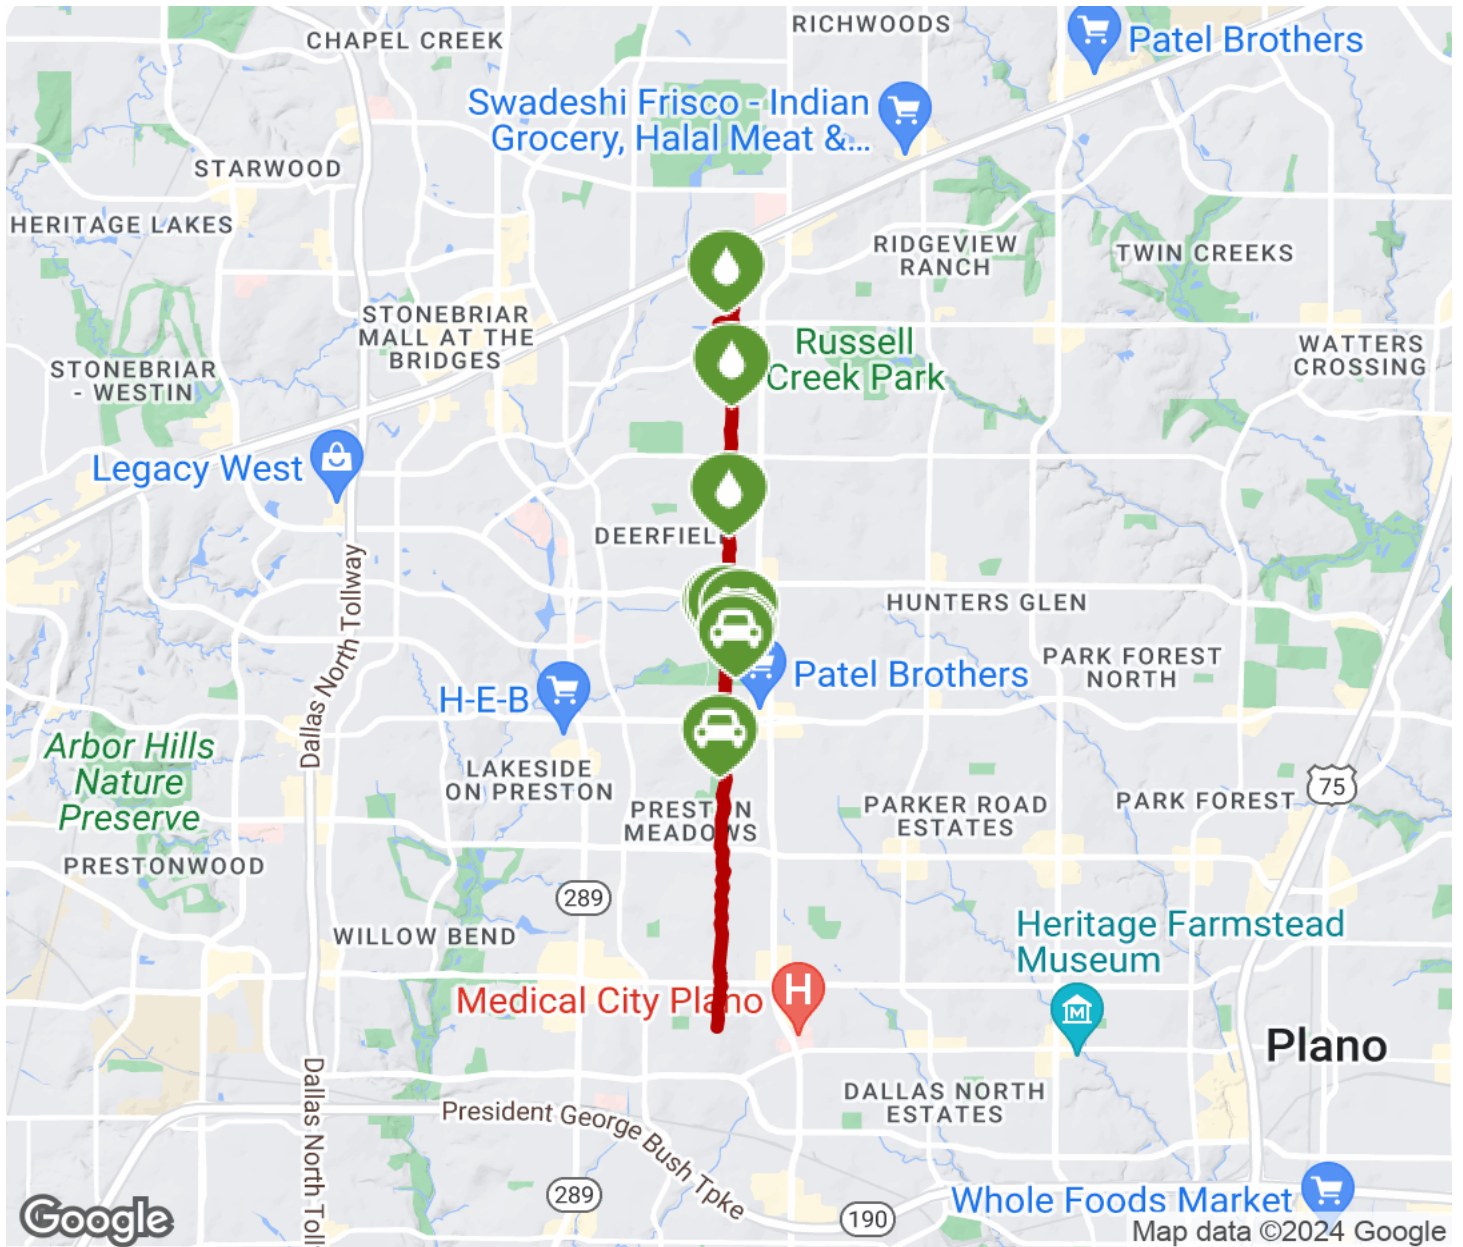

Preston Ridge Trail

Texas

Trailhead

Restroom

Parking

Water Fountain

Tunnel

TrailLink
by Rails-to-Trails Conservancy

TrailLink.com