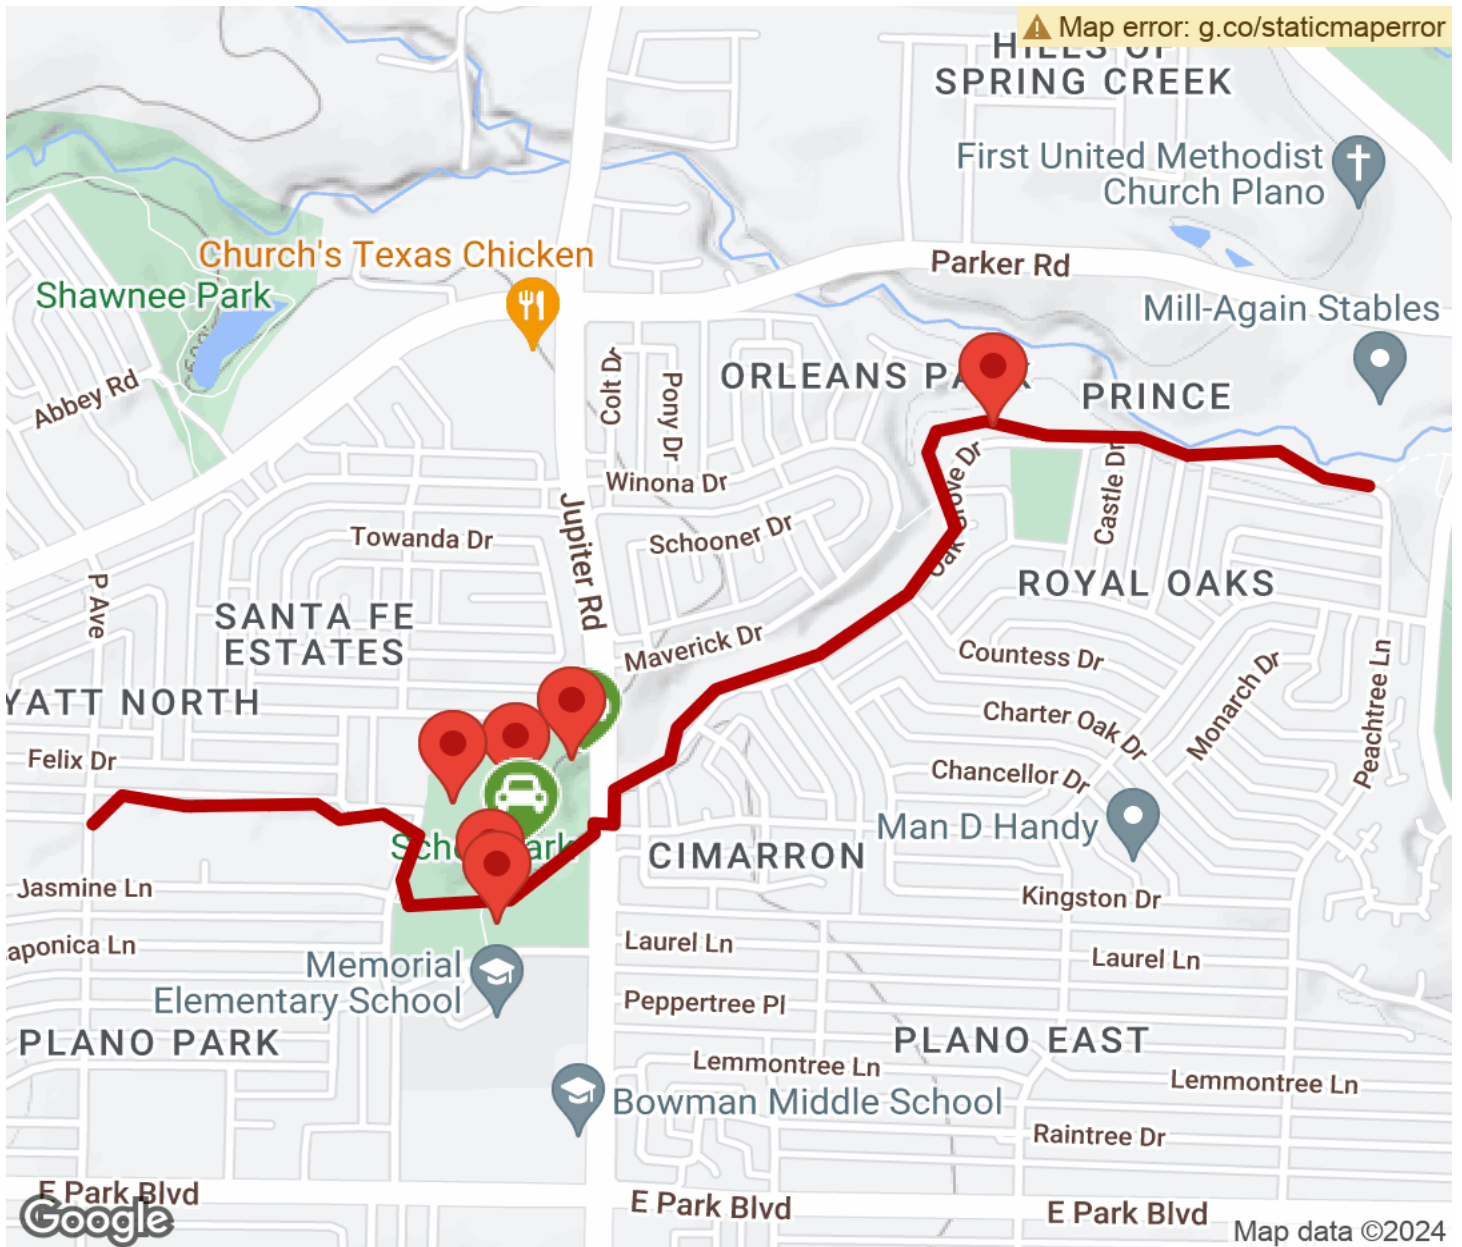

Santa Fe Trail (Plano)

Texas

Trailhead

Restroom

Parking

Water Fountain

Tunnel

TrailLink
by Rails-to-Trails Conservancy

TrailLink.com