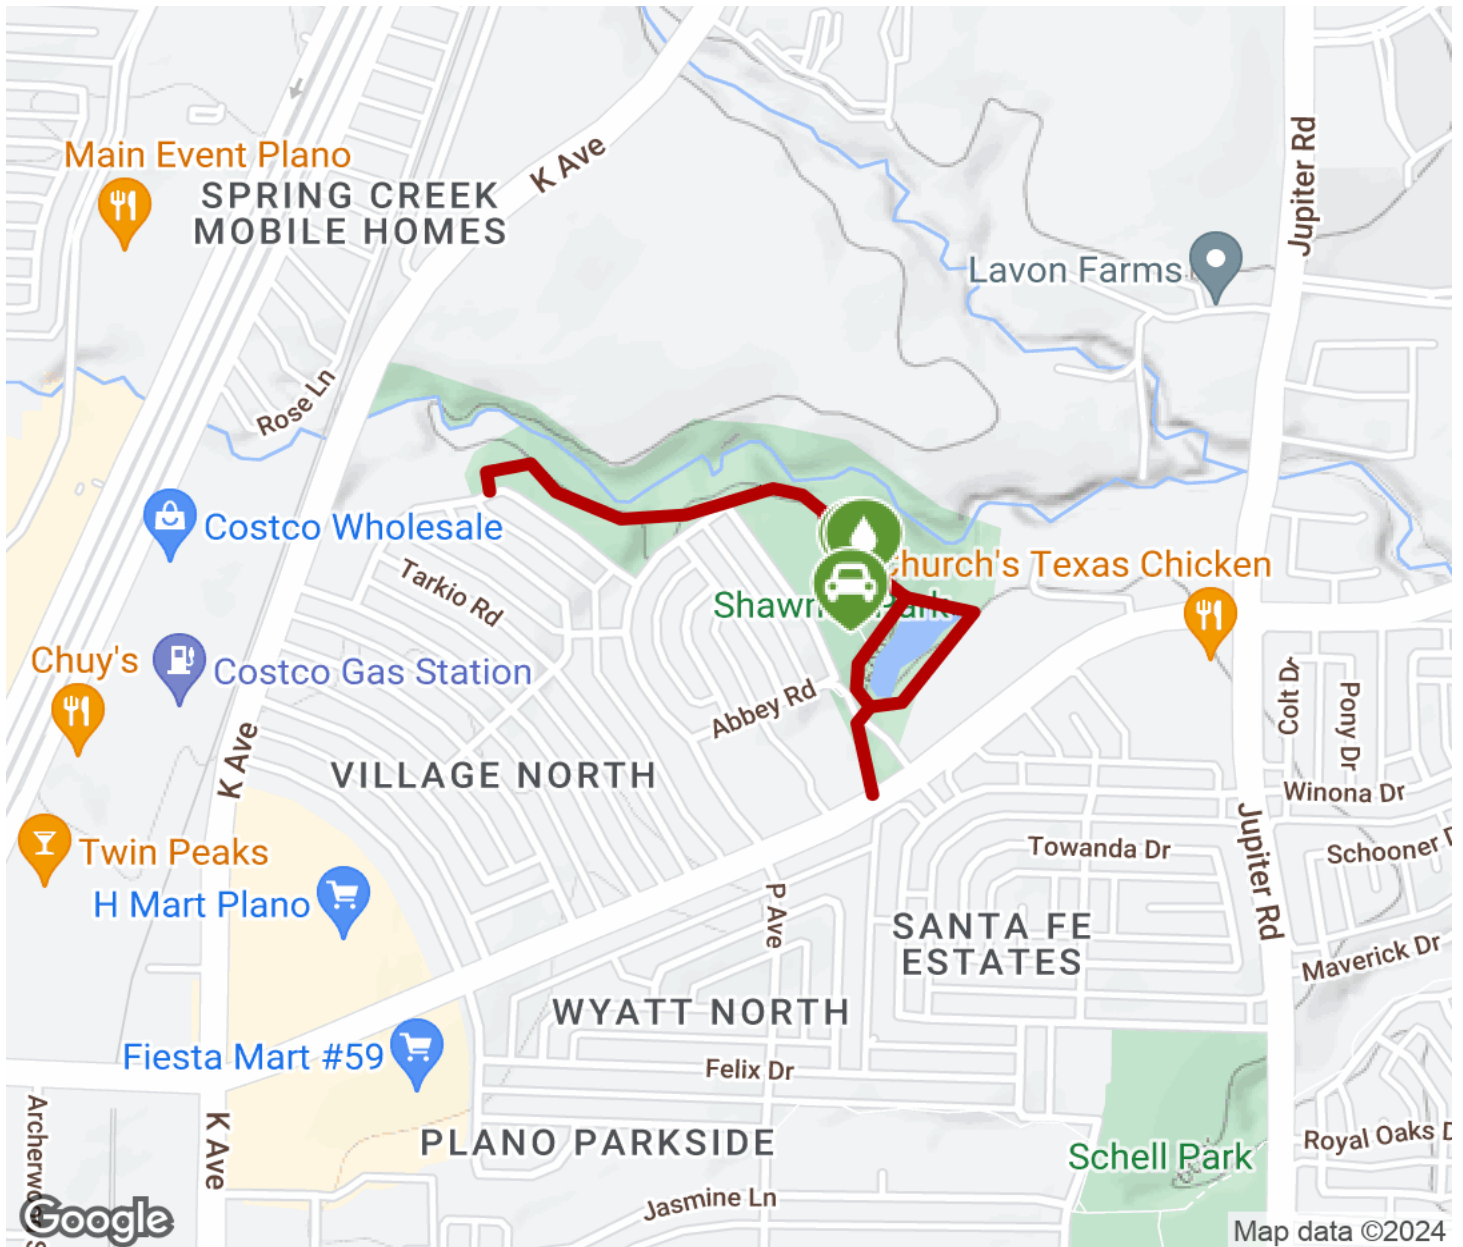

Shawnee Park Trail

Texas

Trailhead

Restroom

Parking

Water Fountain

Tunnel

TrailLink
by Rails-to-Trails Conservancy

TrailLink.com