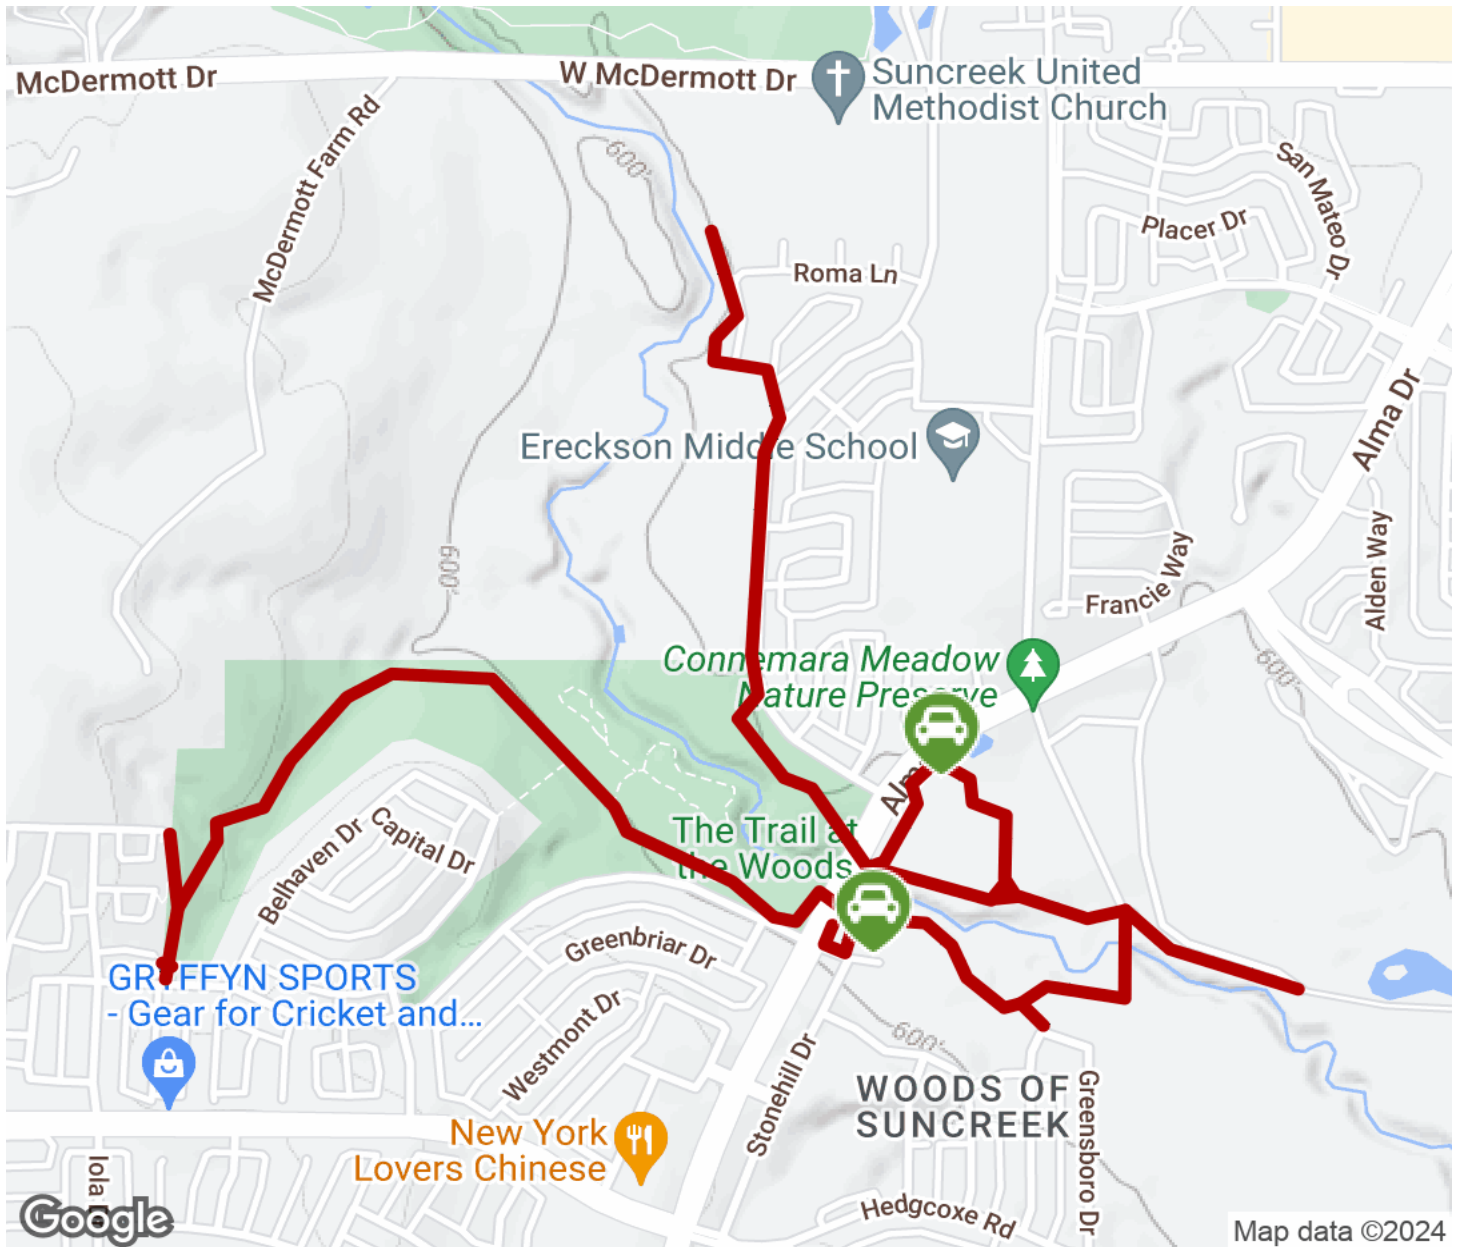

2024

TrailLink Unlimited

Guides

**Suncreek
Trail**
Texas

Suncreek Trail

Texas

The Suncreek Trail is a part of the City of Plano trail system. This neighborhood trail extends from Alma Drive to north to Roma

The Suncreek Trail is a part of the City of Plano trail system. This neighborhood trail extends from Alma Drive to north to Roma Lane, and west to Rollins Drive in the northeast part of the city. The trail is lined with trees.

Suncreek Trail

Texas

States: Texas

Counties: Collin

Length: 3miles

Trail end points: Alma Drive to Rolings Drive &
Roma Court

Trail surfaces: Concrete

Trail category: Greenway/Non-RT

Sun Creek Trail

Texas

- Trailhead
- Restroom
- Parking
- Water Fountain
- Tunnel