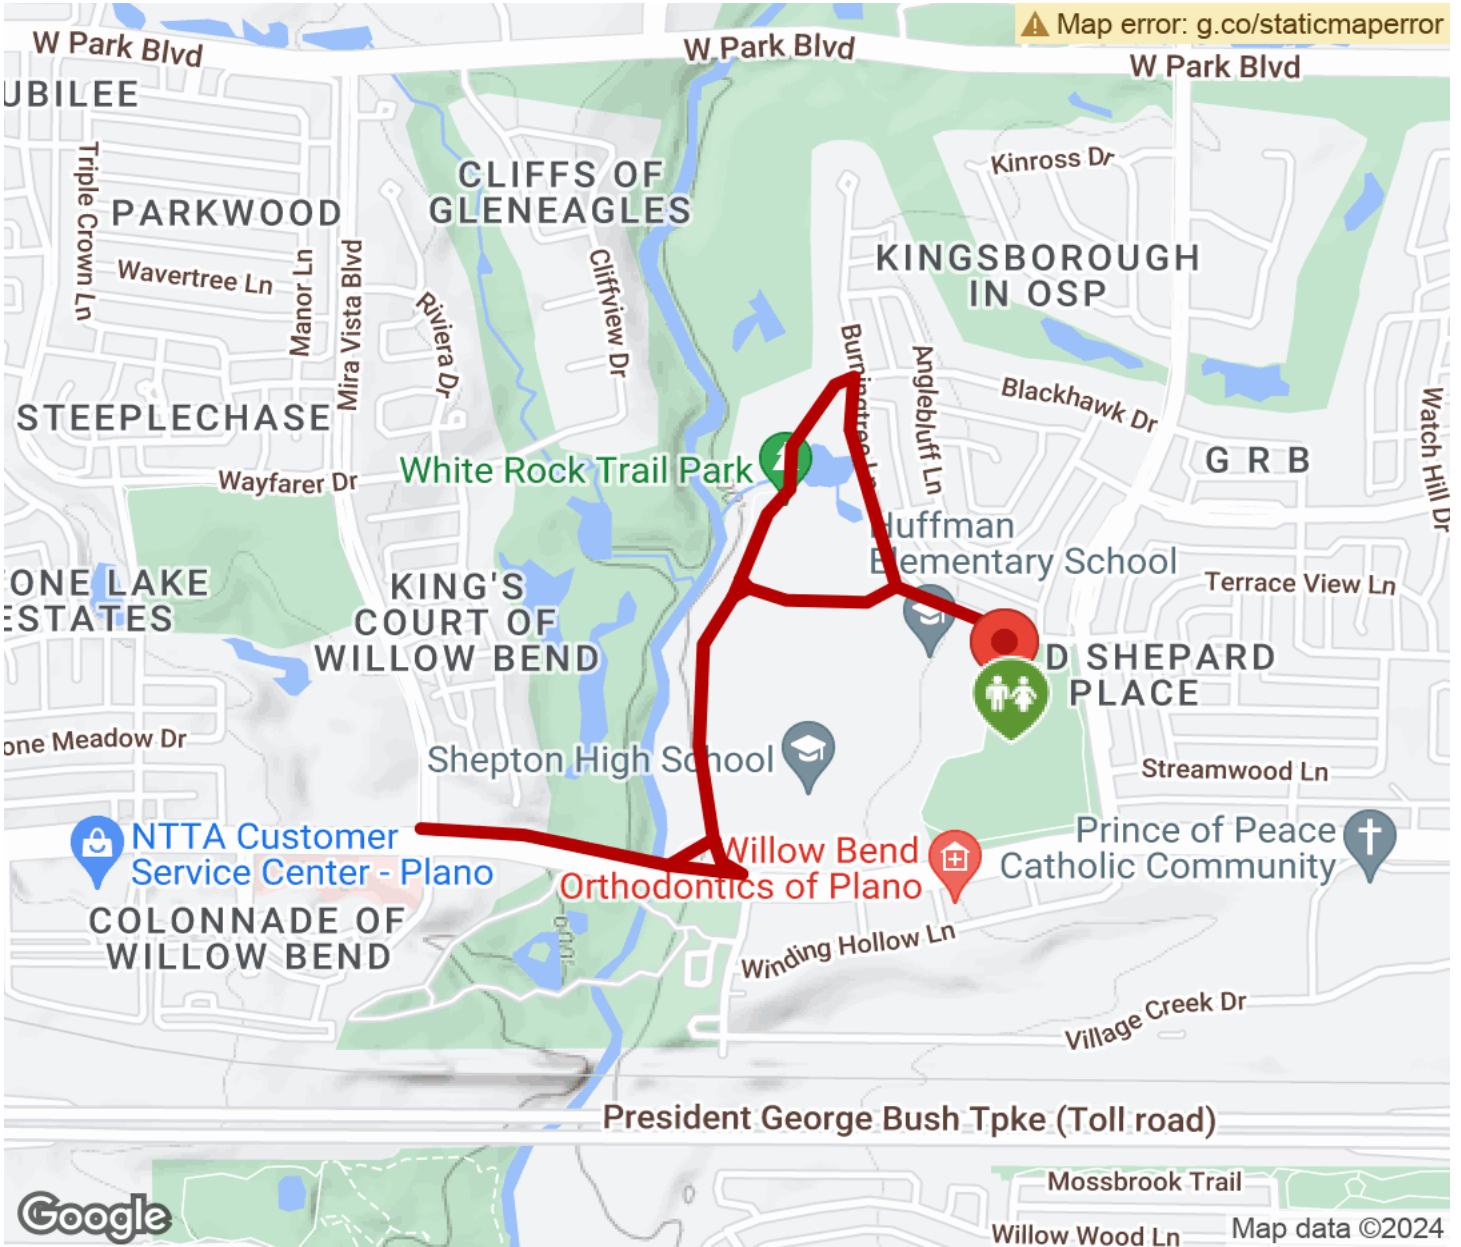

White Rock Park Trail

Texas

Map error: g.co/staticmaperror

Trailhead

Restroom

Parking

Water Fountain

Tunnel

TrailLink
by Rails-to-Trails Conservancy

TrailLink.com