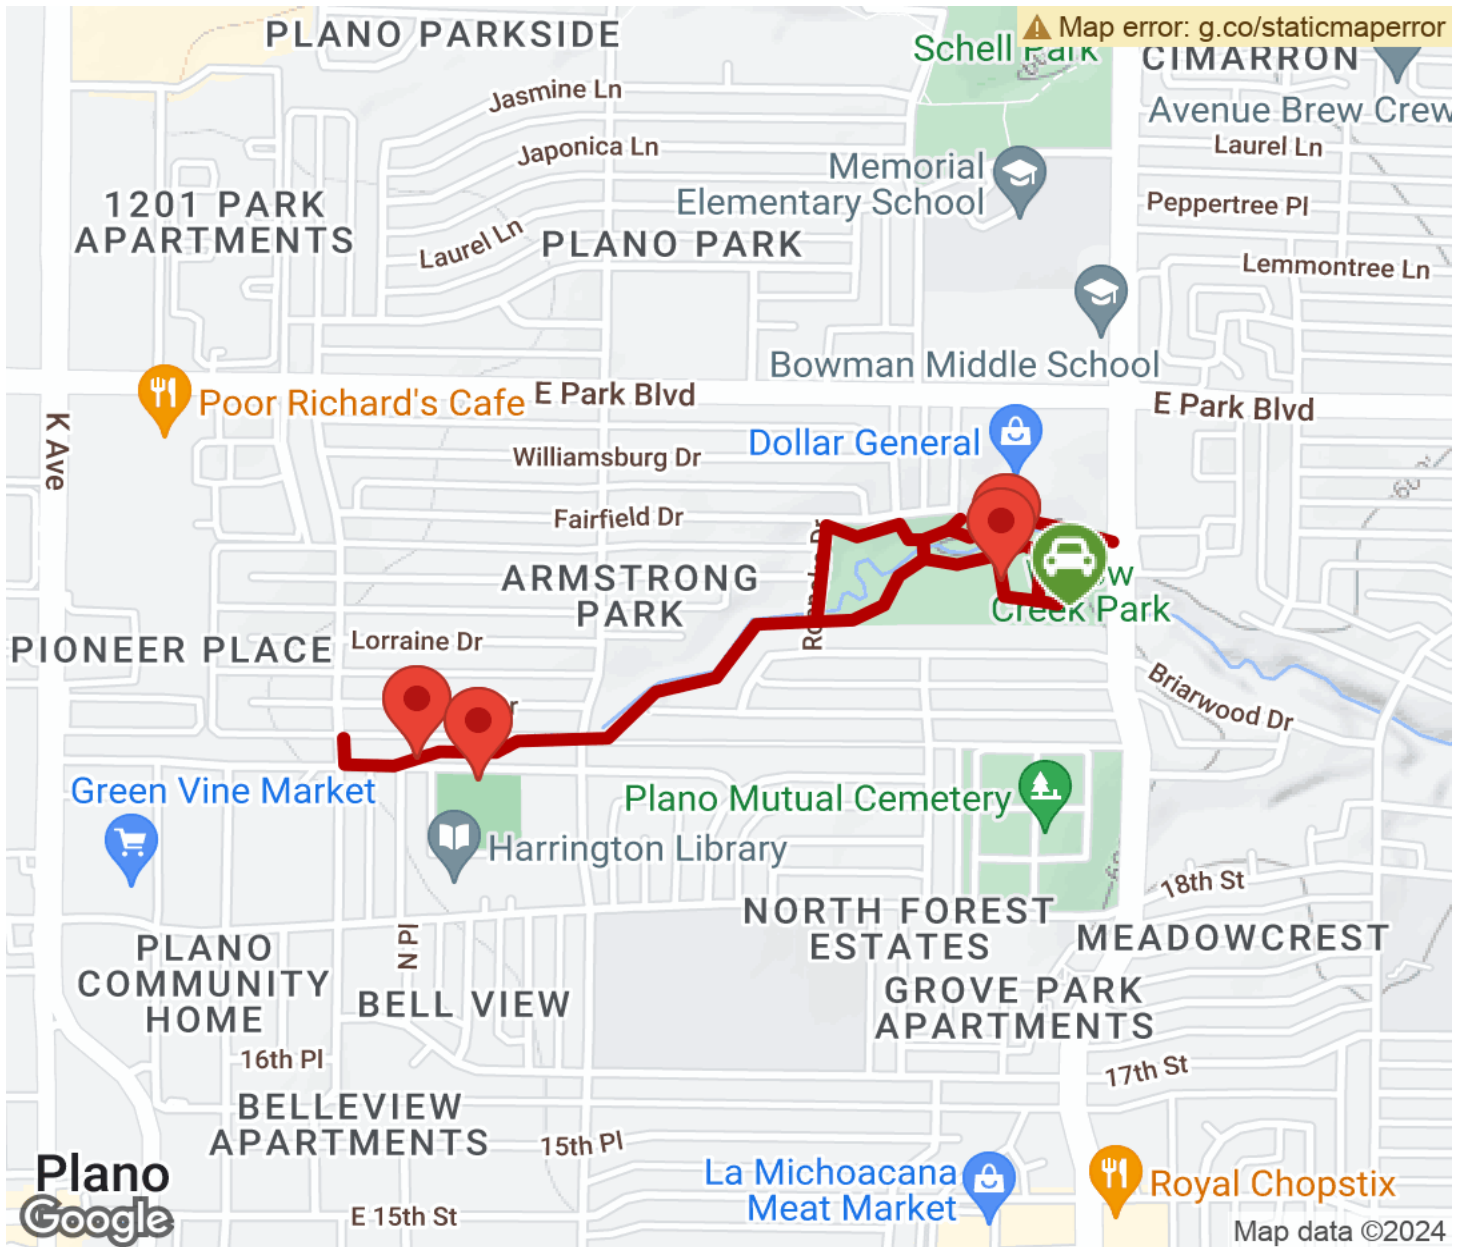

2024

TrailLink Unlimited 

Guides

**Willow Creek
Trail (TX)**
Texas

Willow Creek Trail (TX)

Texas

The Willow Creek Trail is a part of the City of Plano trail system. This short trail system consists of 1.3 miles of loops and spurs within

The Willow Creek Trail is a part of the City of Plano trail system. This short trail system consists of 1.3 miles of loops and spurs within Willow Creek Park in the eastern part of the City of Plano. The trail runs from Jupiter Rd. to Ave N and connects to Mendenhall Elementary School, McCreary Sports Field, and Harrington Library.

Willow Creek Trail (TX)

Texas

States: Texas

Counties: Collin

Length: 1.3miles

Trail end points: Willow Creek Park, Plano to
Ave. N, Plano

Trail surfaces: Concrete

Trail category: Greenway/Non-RT

Trail activities: Bike, Inline
Skating, Wheelchair Accessible, Walking

Parking & Trail Access

Willow Creek Trail (TX)

Texas

Trailhead

Restroom

Parking

Water Fountain