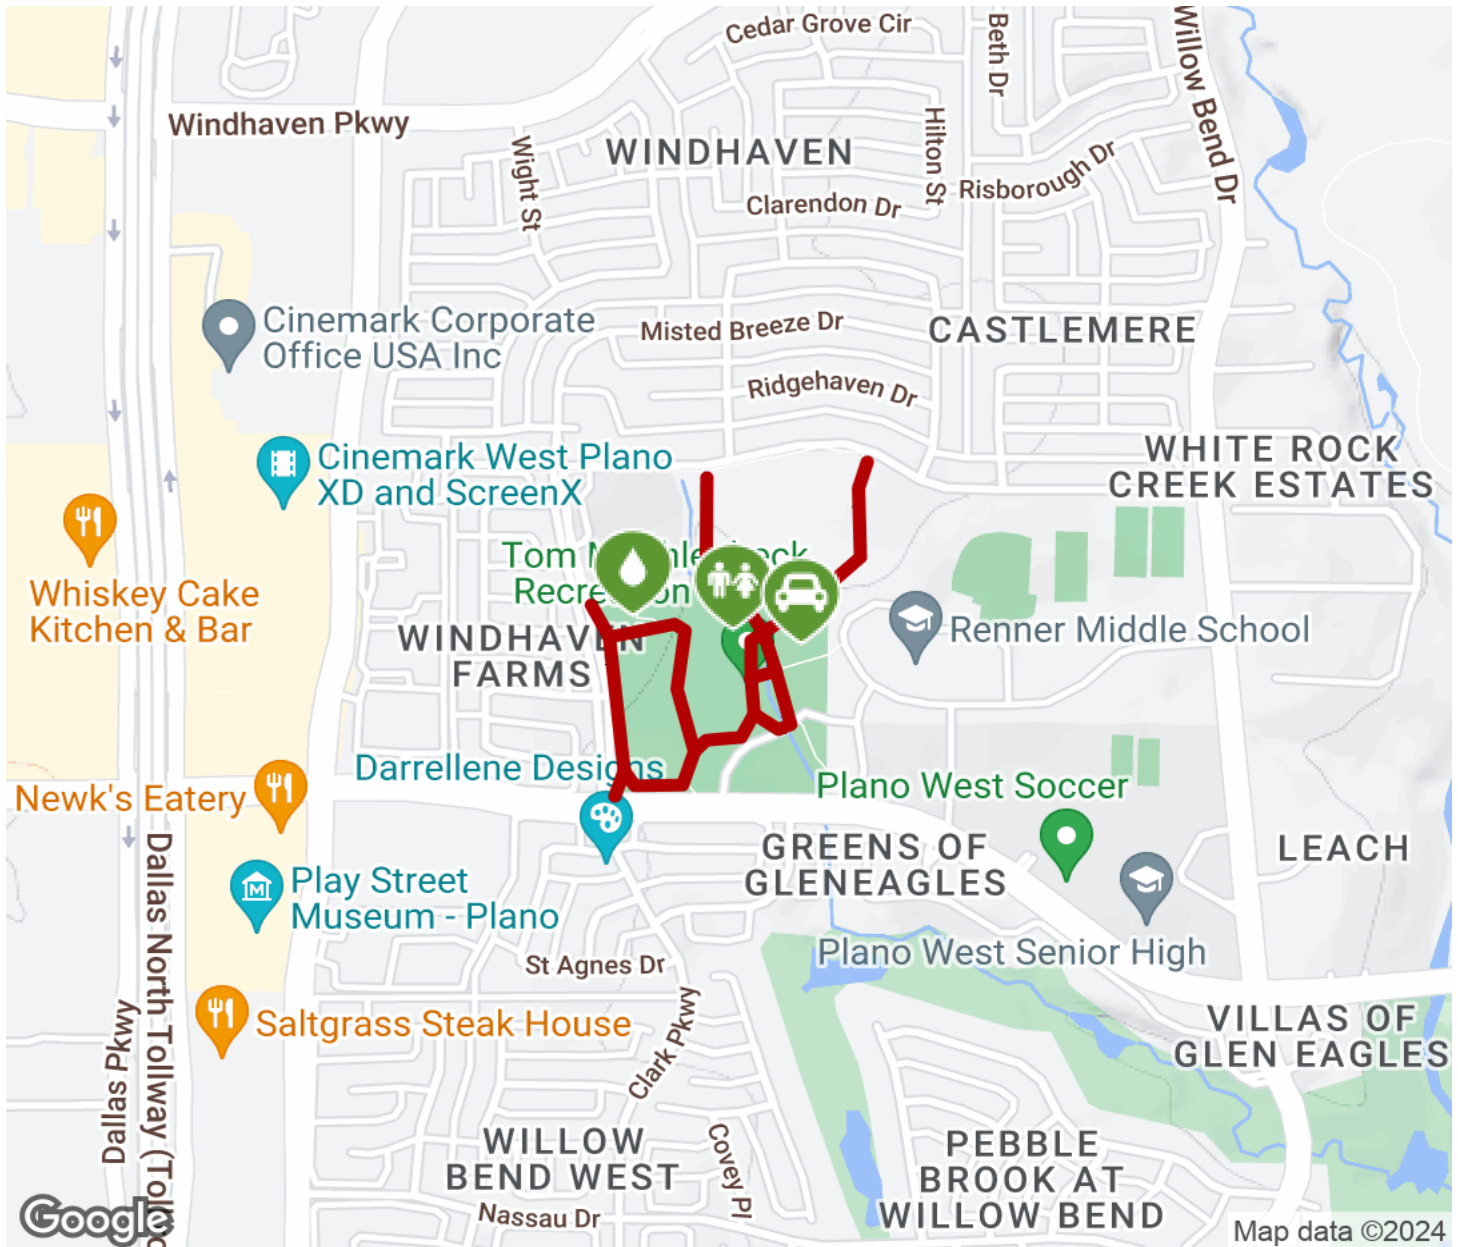

Windhaven Park Trail

Texas

Trailhead

Restroom

Parking

Water Fountain

Tunnel

TrailLink
by Rails-to-Trails Conservancy

TrailLink.com