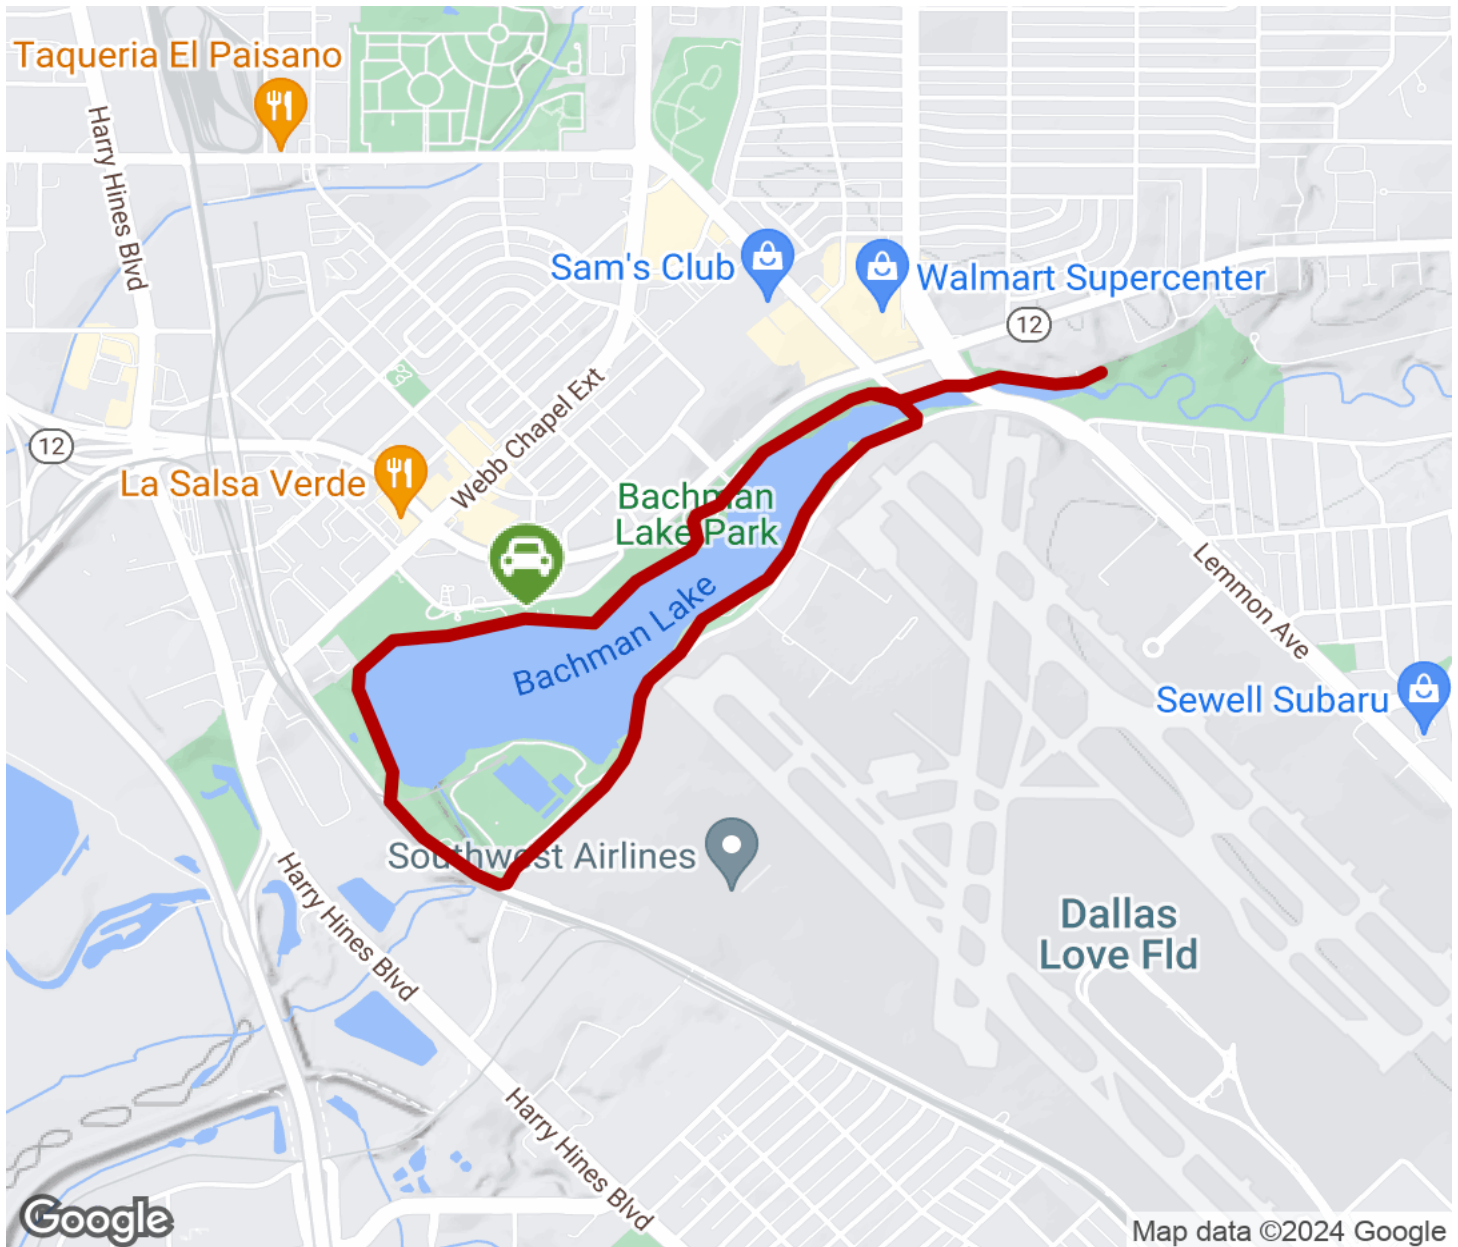

Bachman Lake Park Loop Trail

Texas

Trailhead

Restroom

Parking

Water Fountain

Tunnel

TrailLink
by Rails-to-Trails Conservancy

TrailLink.com